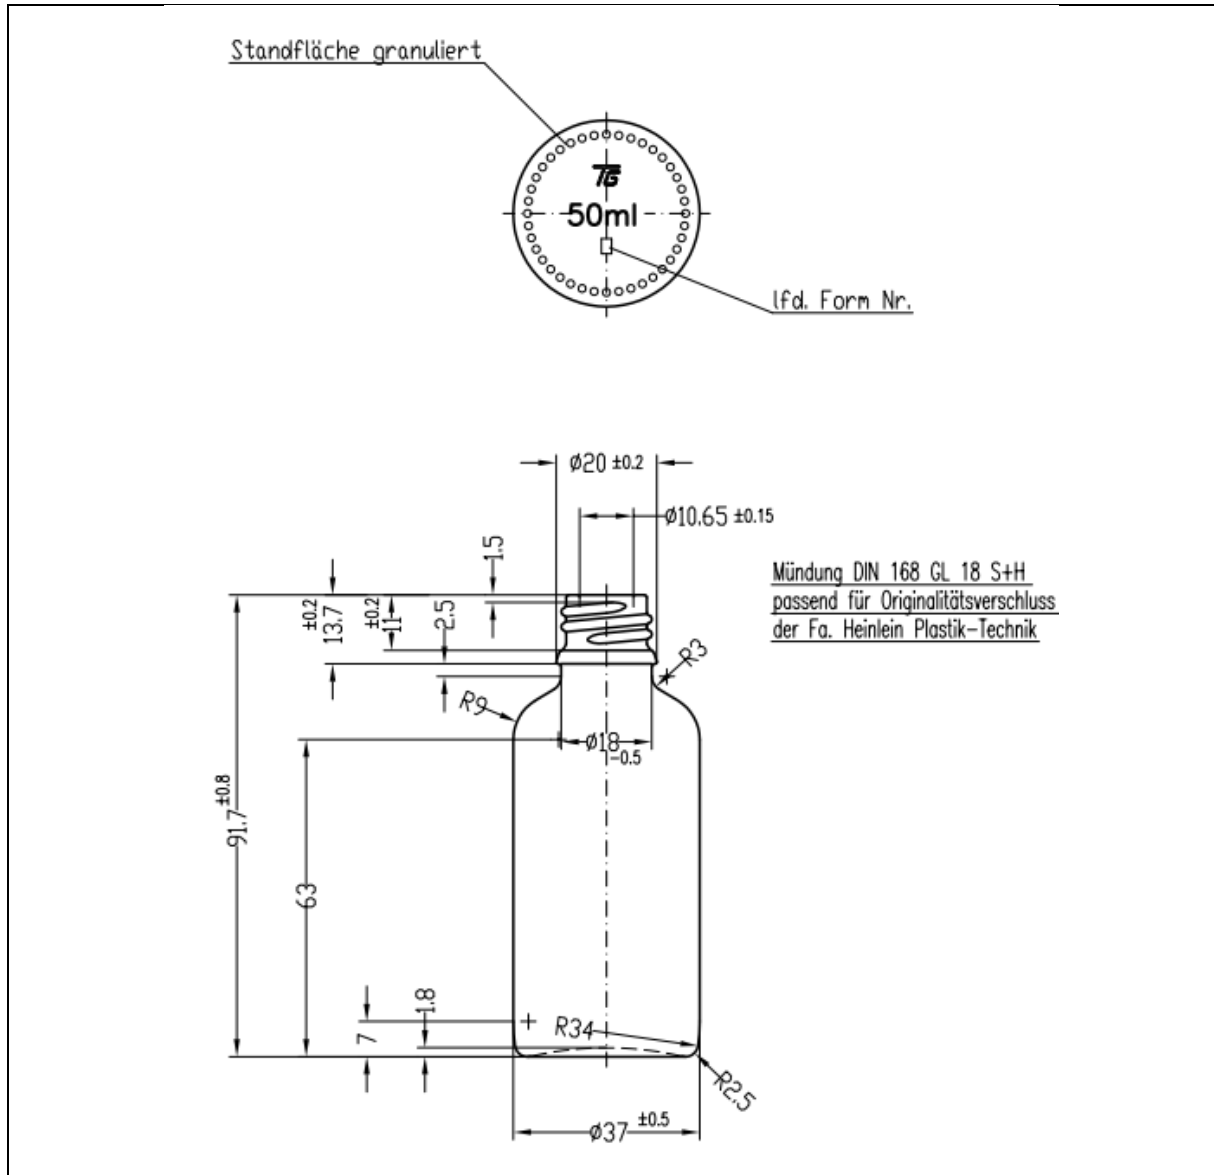

TECHNICAL DRAWING

PRODUCT	50ml Clear Dropper Bottle
PRODUCT CODE	10005

PRODUCT SPECIFICATION DETAILS:

Date of Drawing	10/06/02
Scale	Not to scale
Glass weight (g) (Approx)	55g
Finish	N/A
Additional Information	Brimful Capacity 56±1ml
Material composition	Soda Lime Glass
Material recyclable?	Yes (check with local waste collection provider)