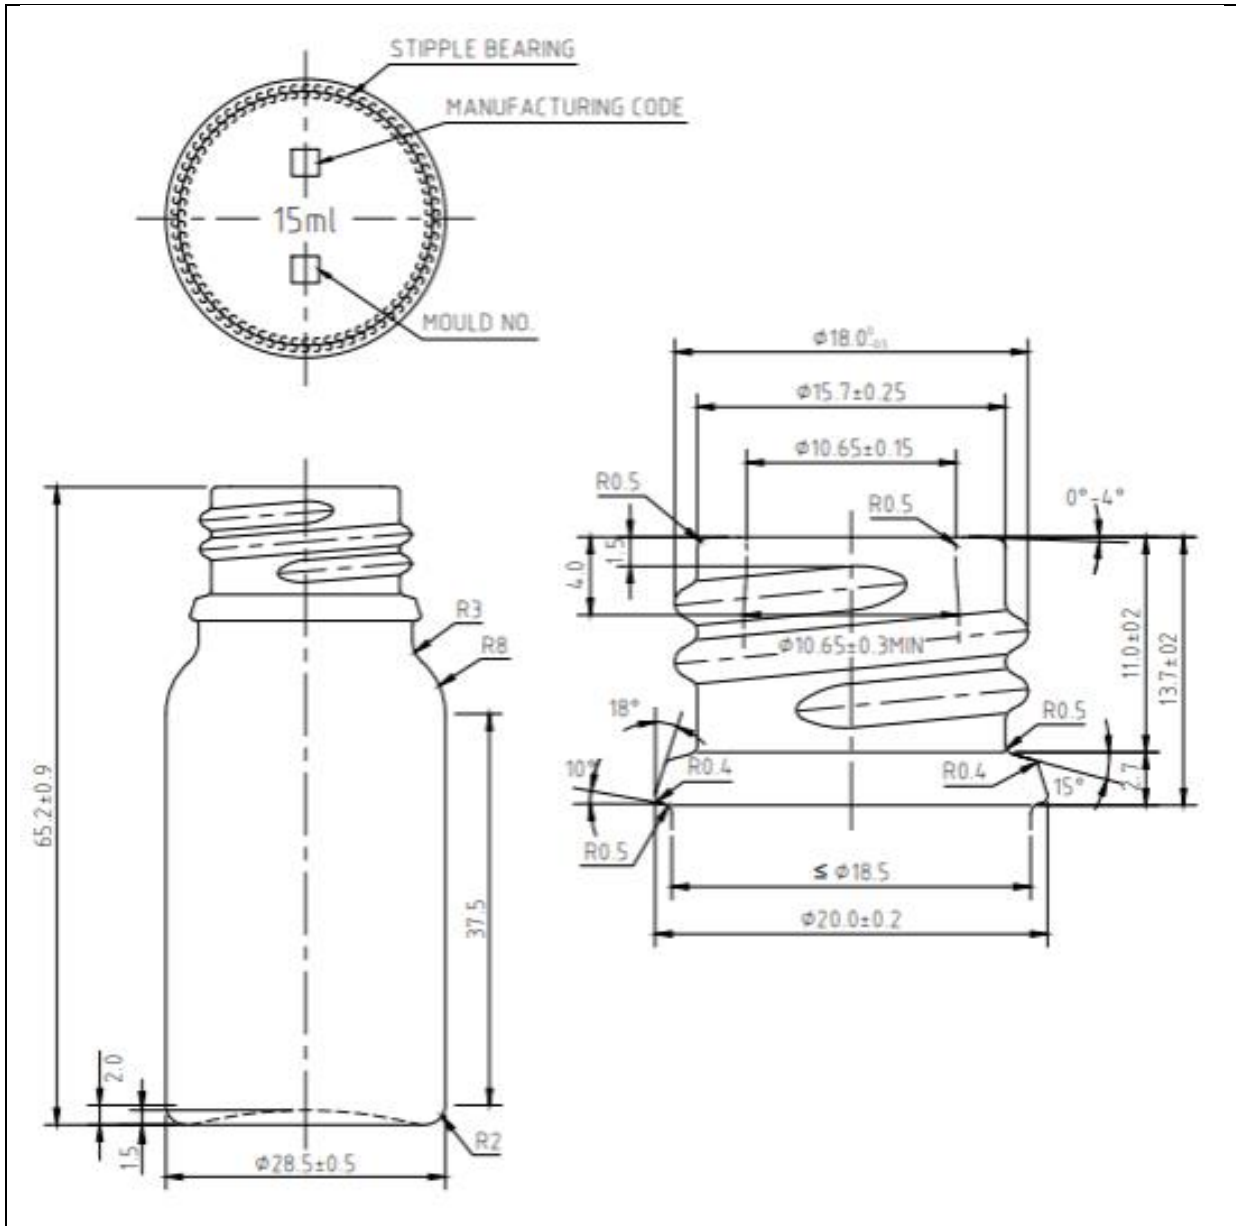

TECHNICAL DRAWING

PRODUCT	15ml Amber Dropper
PRODUCT CODE	10009

PRODUCT SPECIFICATION DETAILS:

Date of Drawing	04/07/22
Scale	Not to scale
Glass weight (g) (Approx)	33
Finish	Amber
Additional Information	Neck Finish GL18; Brimful Capacity 20±1ml
Material composition	Soda Lime Glass
Material recyclable?	Yes (check with local waste collection provider)