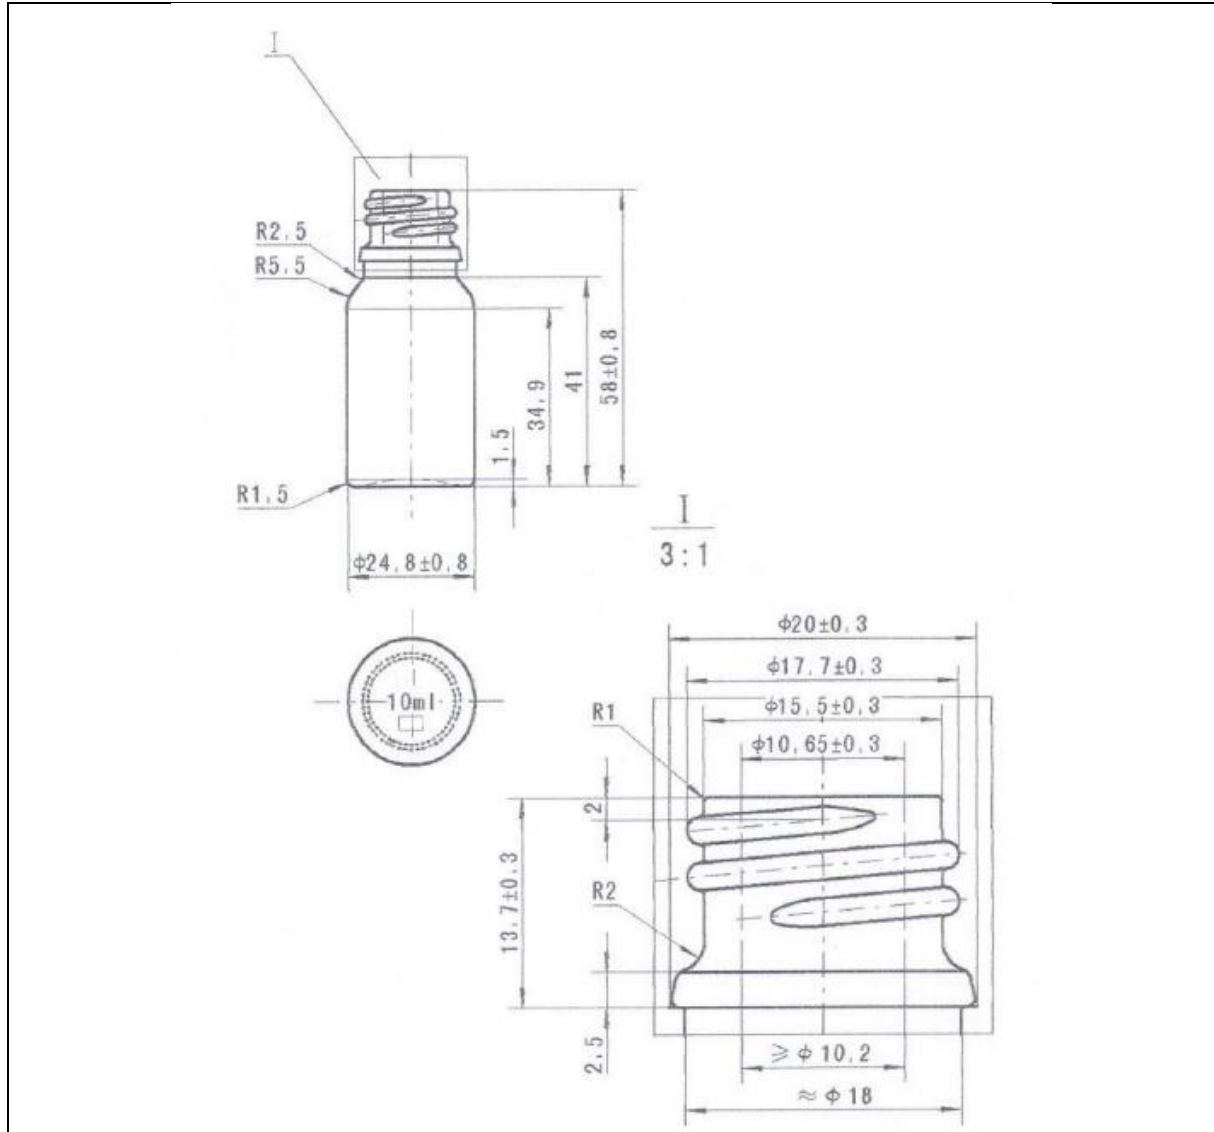

## TECHNICAL DRAWING

<b>PRODUCT</b>	<b>10ml Blue Dropper</b>
<b>PRODUCT CODE</b>	<b>10016</b>

### PRODUCT SPECIFICATION DETAILS:

<b>Date of Drawing</b>	01/08/19
<b>Scale</b>	Not to scale
<b>Glass weight (g) (Approx)</b>	27.5
<b>Finish</b>	N/A
<b>Additional Information</b>	Overflow 12.5±2ml, Capacity 10ml
<b>Material composition</b>	Soda Lime Glass
<b>Material recyclable?</b>	Yes (check with local waste collection provider)