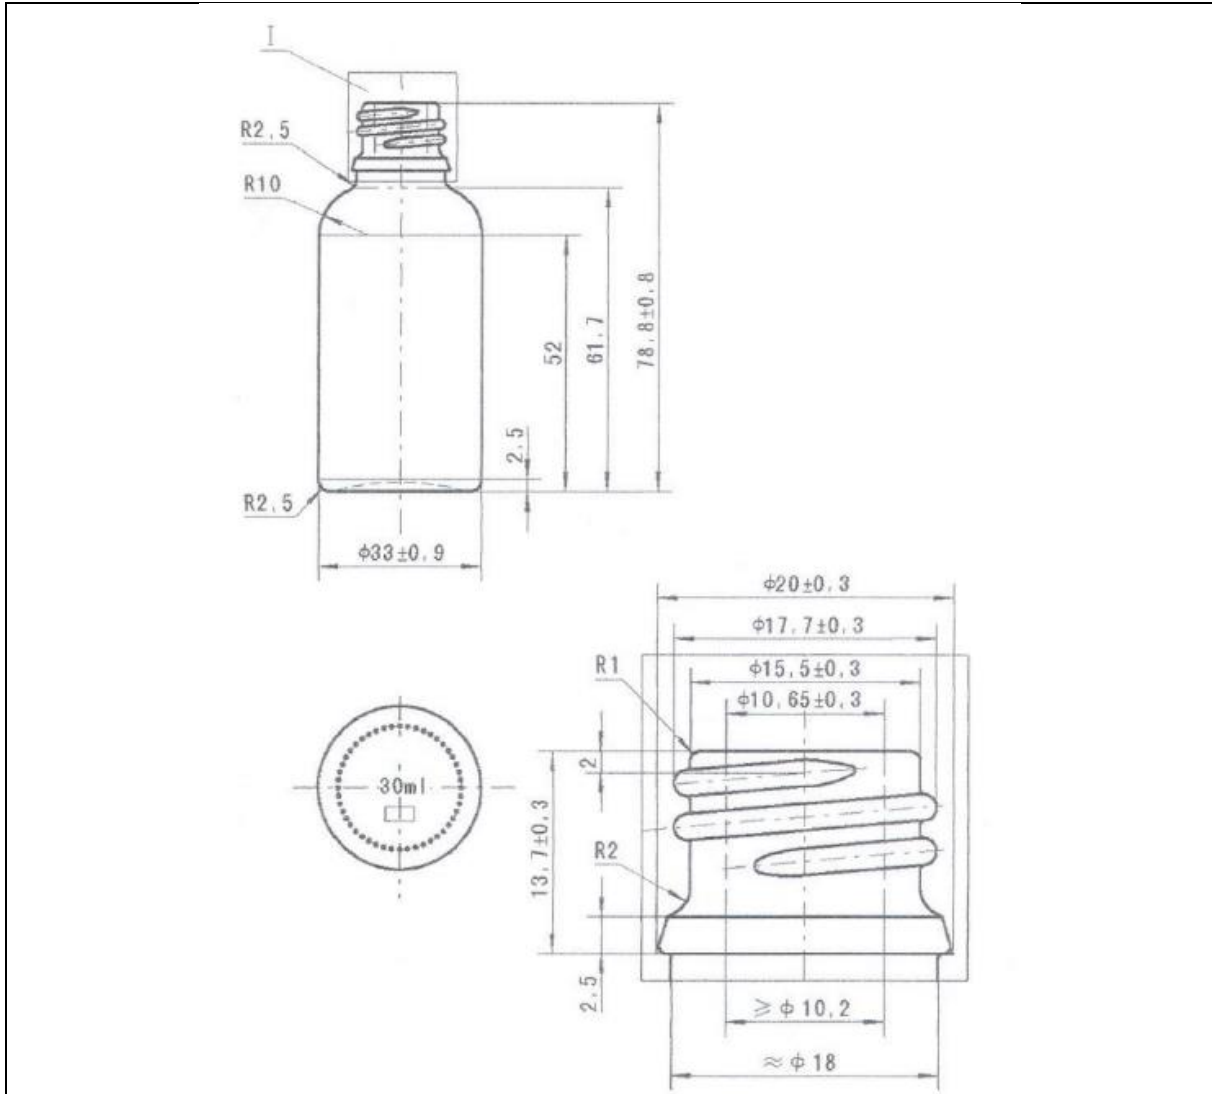

TECHNICAL DRAWING

PRODUCT	30ml Blue Dropper
PRODUCT CODE	10018

PRODUCT SPECIFICATION DETAILS:

Date of Drawing	29/09/09
Scale	Not to scale
Glass weight (g) (Approx)	48
Finish	N/A
Additional Information	Overflow 35±2ml, Capacity 30ml
Material composition	Soda Lime Glass
Material recyclable?	Yes (check with local waste collection provider)