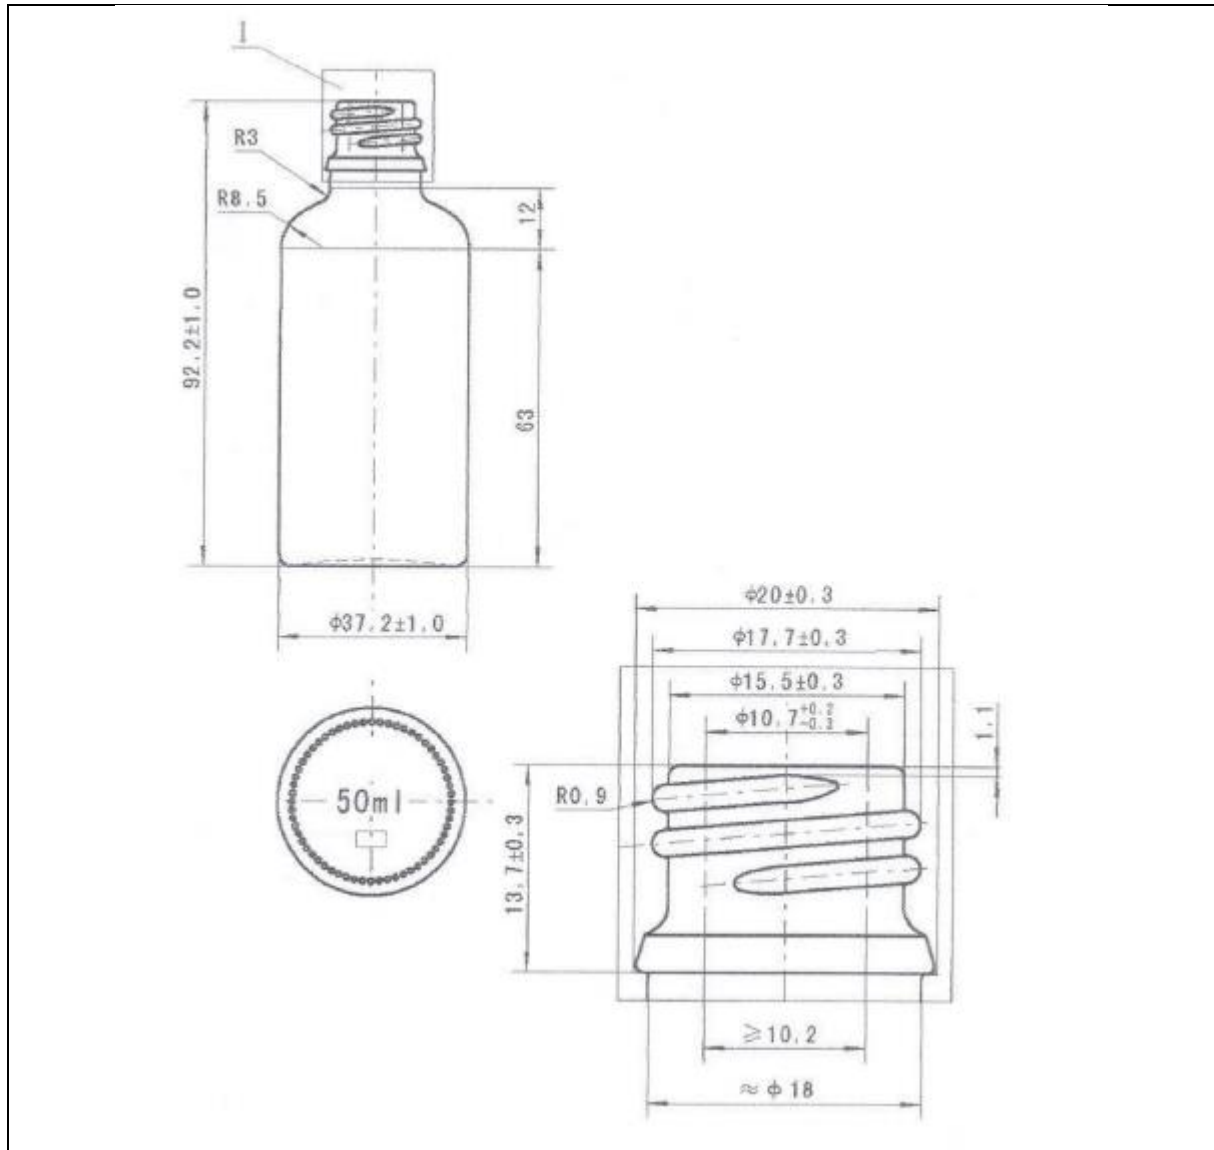

TECHNICAL DRAWING

PRODUCT	50ml Blue Dropper
PRODUCT CODE	10019

PRODUCT SPECIFICATION DETAILS:

Date of Drawing	01/08/19
Scale	Not to scale
Glass weight (g) (Approx)	55
Finish	N/A
Additional Information	Overflow 57±4ml, Capacity 50ml
Material composition	Soda Lime Glass
Material recyclable?	Yes (check with local waste collection provider)