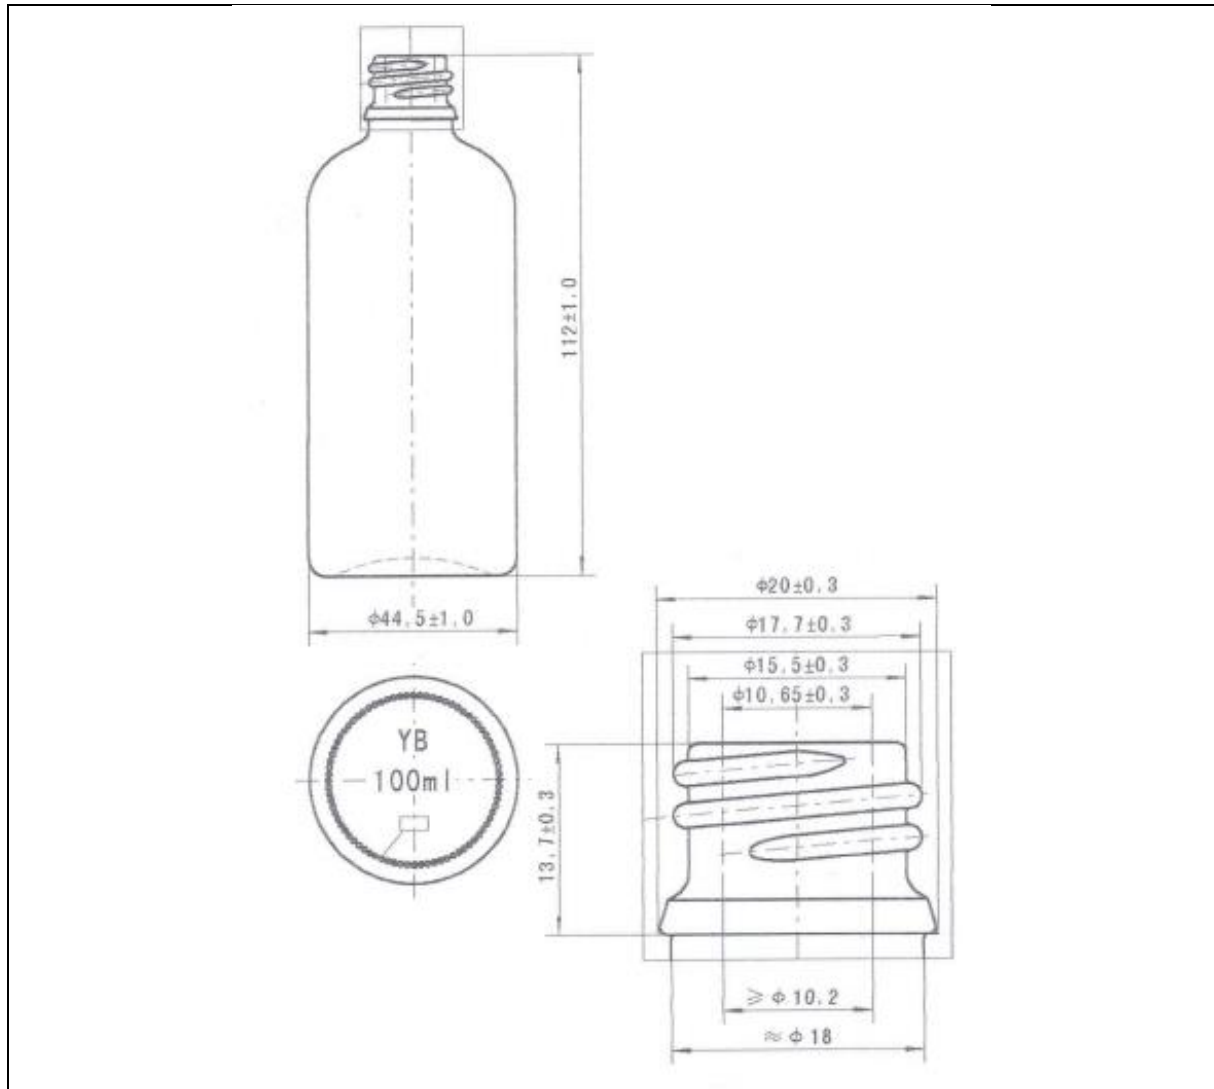

## TECHNICAL DRAWING

<b>PRODUCT</b>	<b>100ml Blue Tall Dropper</b>
<b>PRODUCT CODE</b>	<b>10020</b>

### PRODUCT SPECIFICATION DETAILS:

<b>Date of Drawing</b>	01/08/19
<b>Scale</b>	Not to scale
<b>Glass weight (g) (Approx)</b>	99
<b>Finish</b>	N/A
<b>Additional Information</b>	Overflow $105 \pm 3$ ml, Capacity 100ml
<b>Material composition</b>	Soda Lime Glass
<b>Material recyclable?</b>	Yes (check with local waste collection provider)