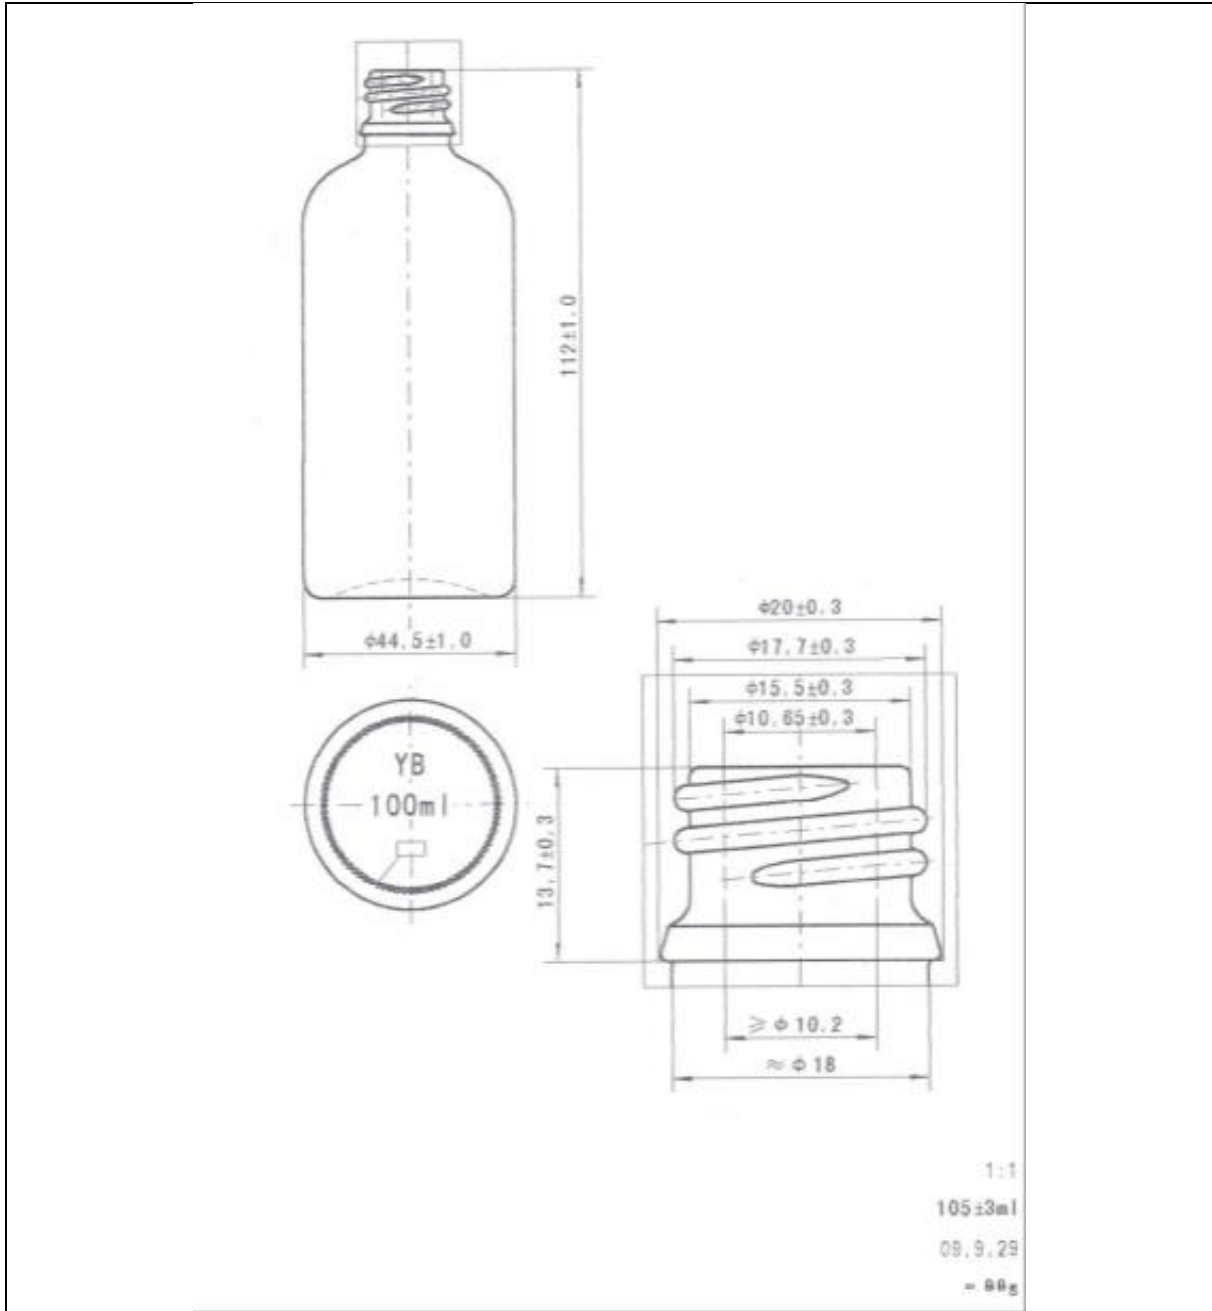

TECHNICAL DRAWING

PRODUCT	100ml Green Tall Dropper Bottle
PRODUCT CODE	10026

PRODUCT SPECIFICATION DETAILS:

Date of Drawing	29/09/09
Scale	Not to scale
Glass Weight (g)	88
Additional Information	Brimful Capacity 105±3ml
Material recyclable?	Yes (check with local waste collection provider)