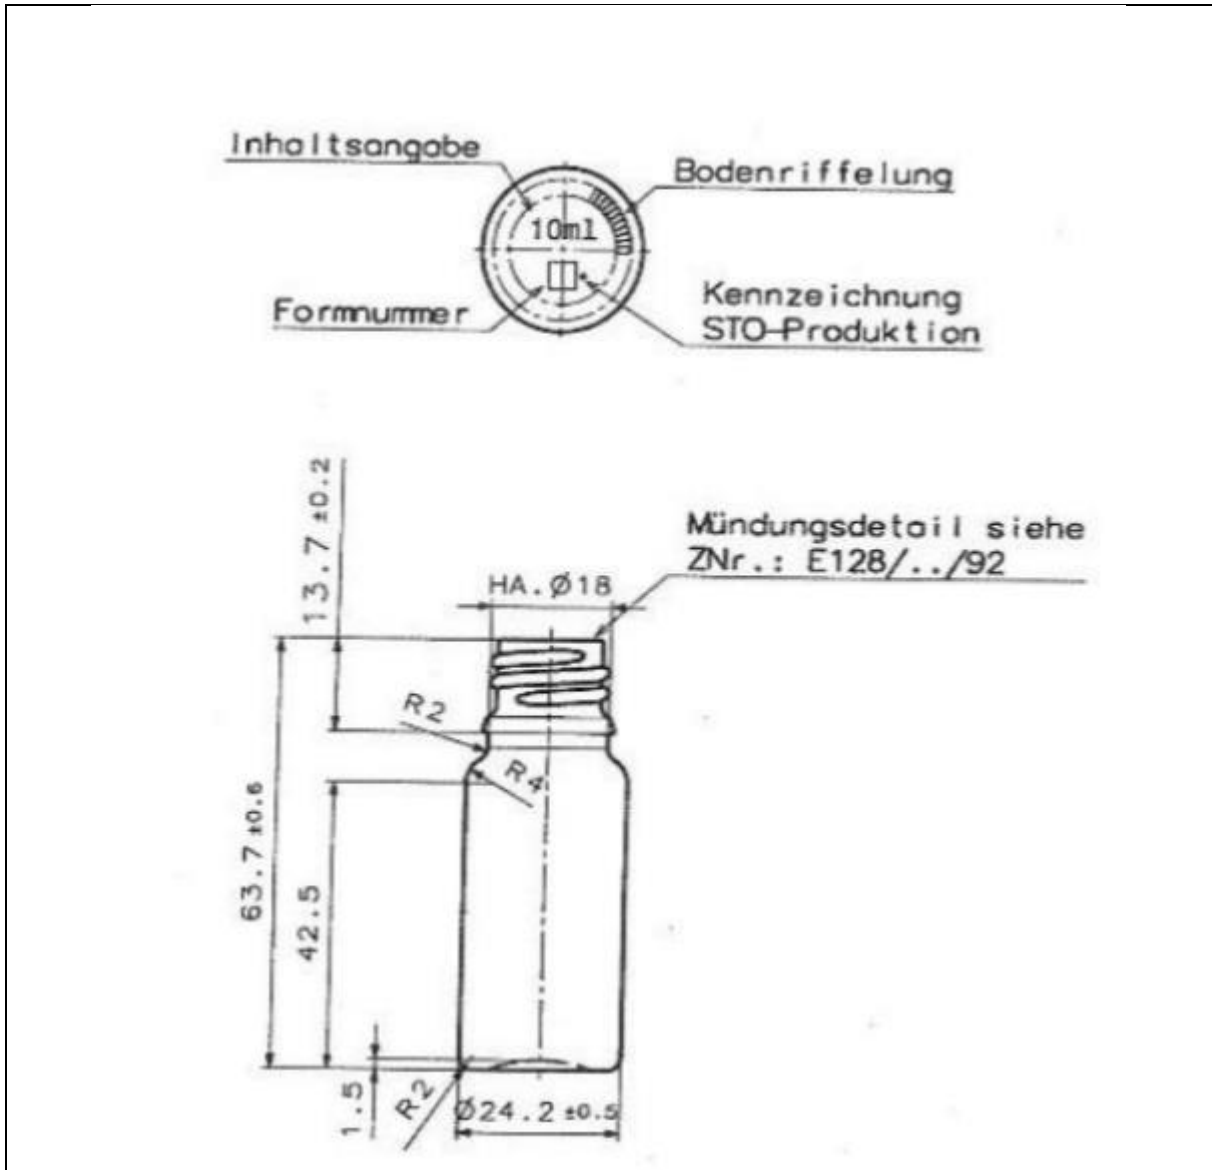

TECHNICAL DRAWING

PRODUCT	10ml Tall Clear Dropper Bottle
PRODUCT CODE	10034

PRODUCT SPECIFICATION DETAILS:

Date of Drawing	20/10/17
Scale	Not to scale
Glass weight (g) (Approx)	32g
Finish	N/A
Additional Information	N/A
Material composition	Soda Lime Glass
Material recyclable?	Yes (check with local waste collection provider)