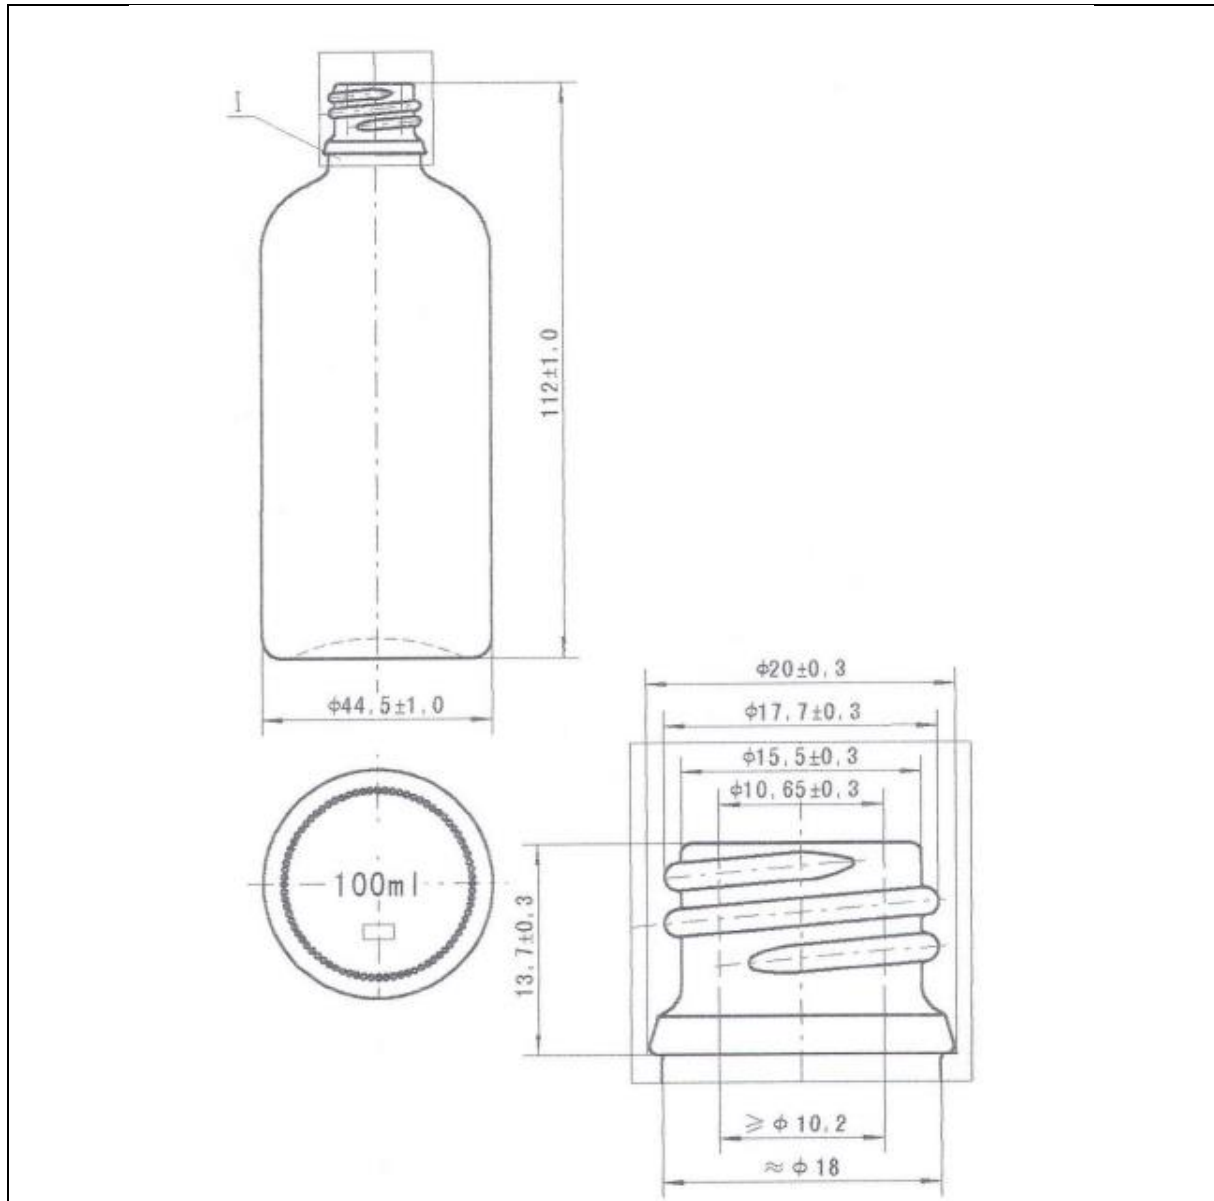

TECHNICAL DRAWING

PRODUCT	100ml Tall Clear Dropper Bottle
PRODUCT CODE	10035

PRODUCT SPECIFICATION DETAILS:

Date of Drawing	29/09/09
Scale	Not to scale
Glass weight (g) (Approx)	88g
Finish	N/A
Additional Information	Fill capacity 105ml $\pm 3\text{ml}$
Material composition	Soda Lime Glass
Material recyclable?	Yes (check with local waste collection provider)