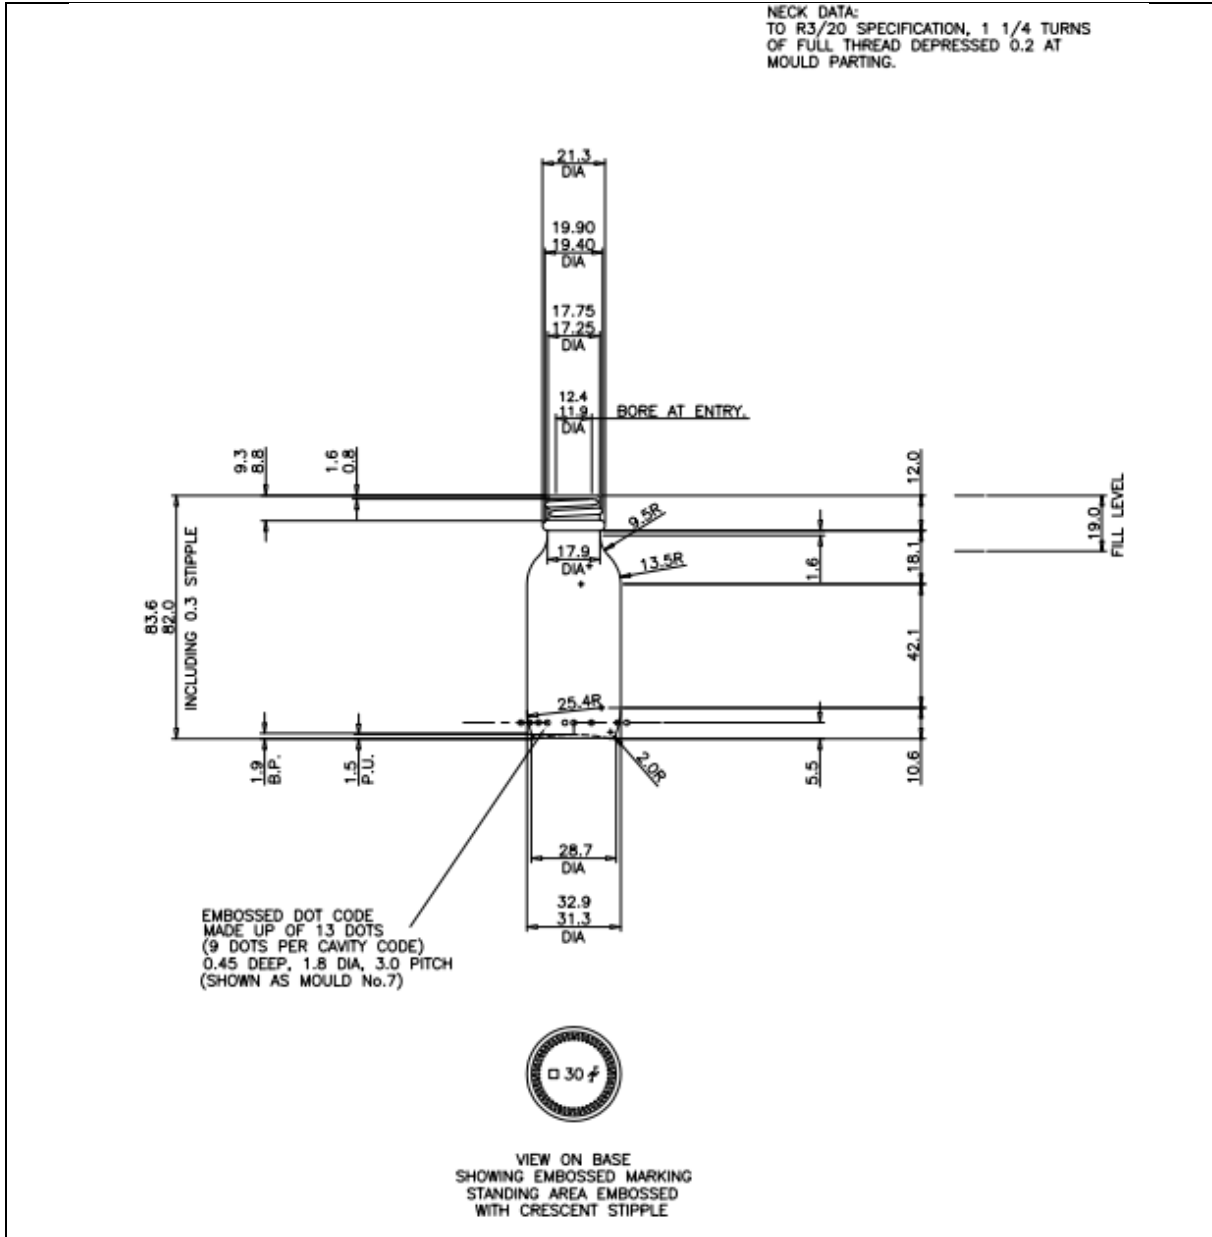

TECHNICAL DRAWING

PRODUCT	30ml Clear Winchester Jar
PRODUCT CODE	10045

PRODUCT SPECIFICATION DETAILS:

Date of Drawing	08/06/12
Scale	Not to scale
Glass weight (g) (Approx)	42
Finish	N/A
Additional Information	Capacity to fill point: 34.0ml, capacity brimfull: 36ml
Material composition	Soda Lime Glass
Material recyclable?	Yes (check with local waste collection provider)