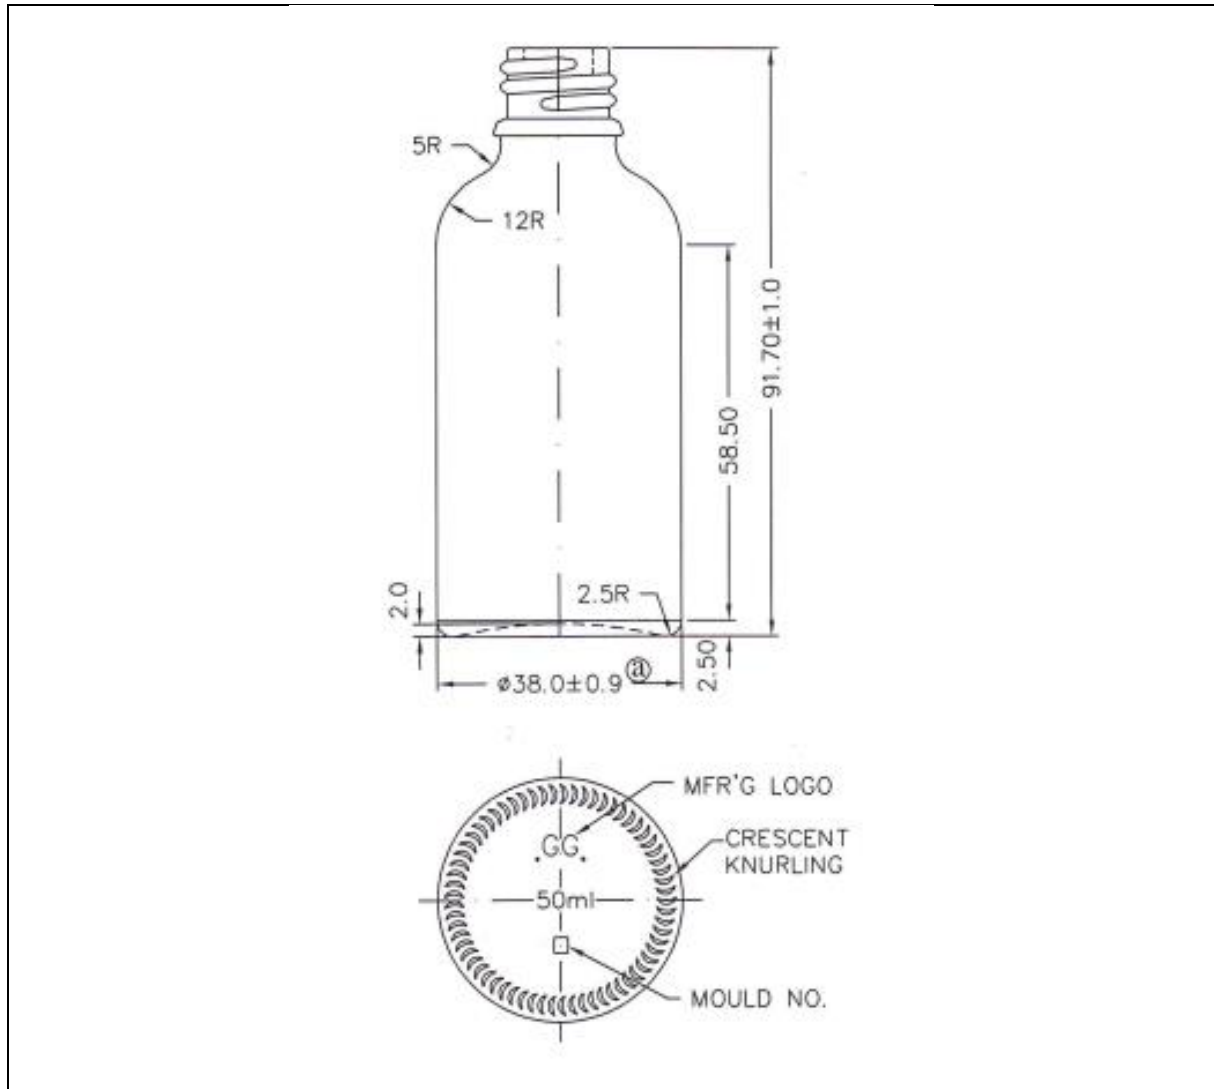

TECHNICAL DRAWING

PRODUCT	50ml Black Dropper Bottle
PRODUCT CODE	10054

PRODUCT SPECIFICATION DETAILS:

Date of Drawing	01/01/03
Scale	Not to scale
Glass weight (g) (Approx)	63+/-5
Finish	Black; Neck DIN-18
Additional Information	Overflow 58+/-3ml
Material composition	Soda Lime Glass
Material recyclable?	Yes (check with local waste collection provider)