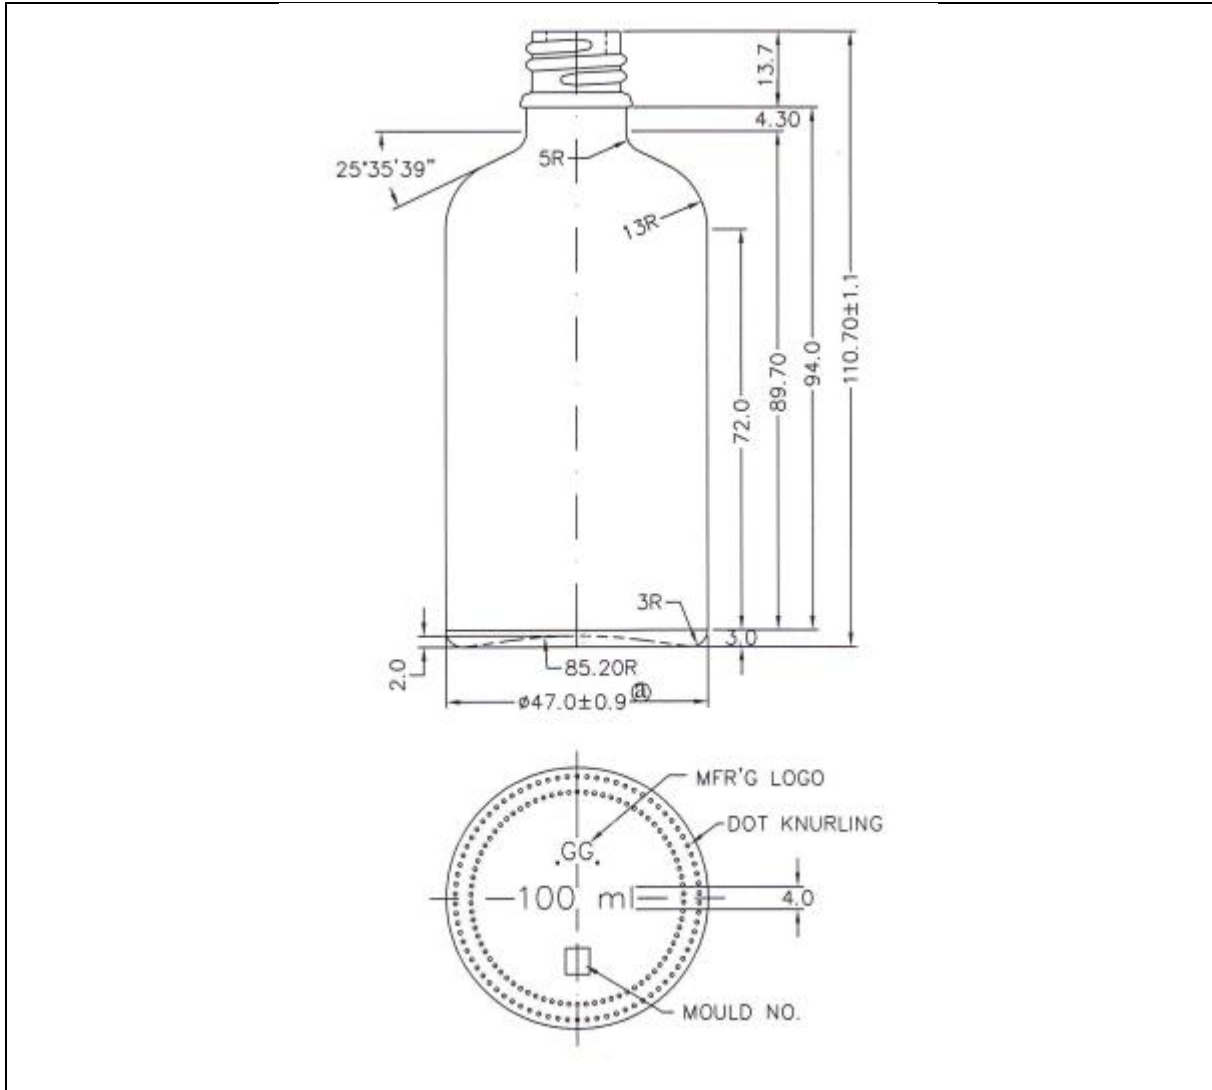

TECHNICAL DRAWING

PRODUCT	100ml Black Dropper Bottle
PRODUCT CODE	10055

PRODUCT SPECIFICATION DETAILS:

Date of Drawing	01/01/03
Scale	Not to scale
Glass weight (g) (Approx)	100+/-8
Finish	Black; Neck DIN-18
Additional Information	Overflow 110+/-3ml
Material composition	Soda Lime Glass
Material recyclable?	Yes (check with local waste collection provider)