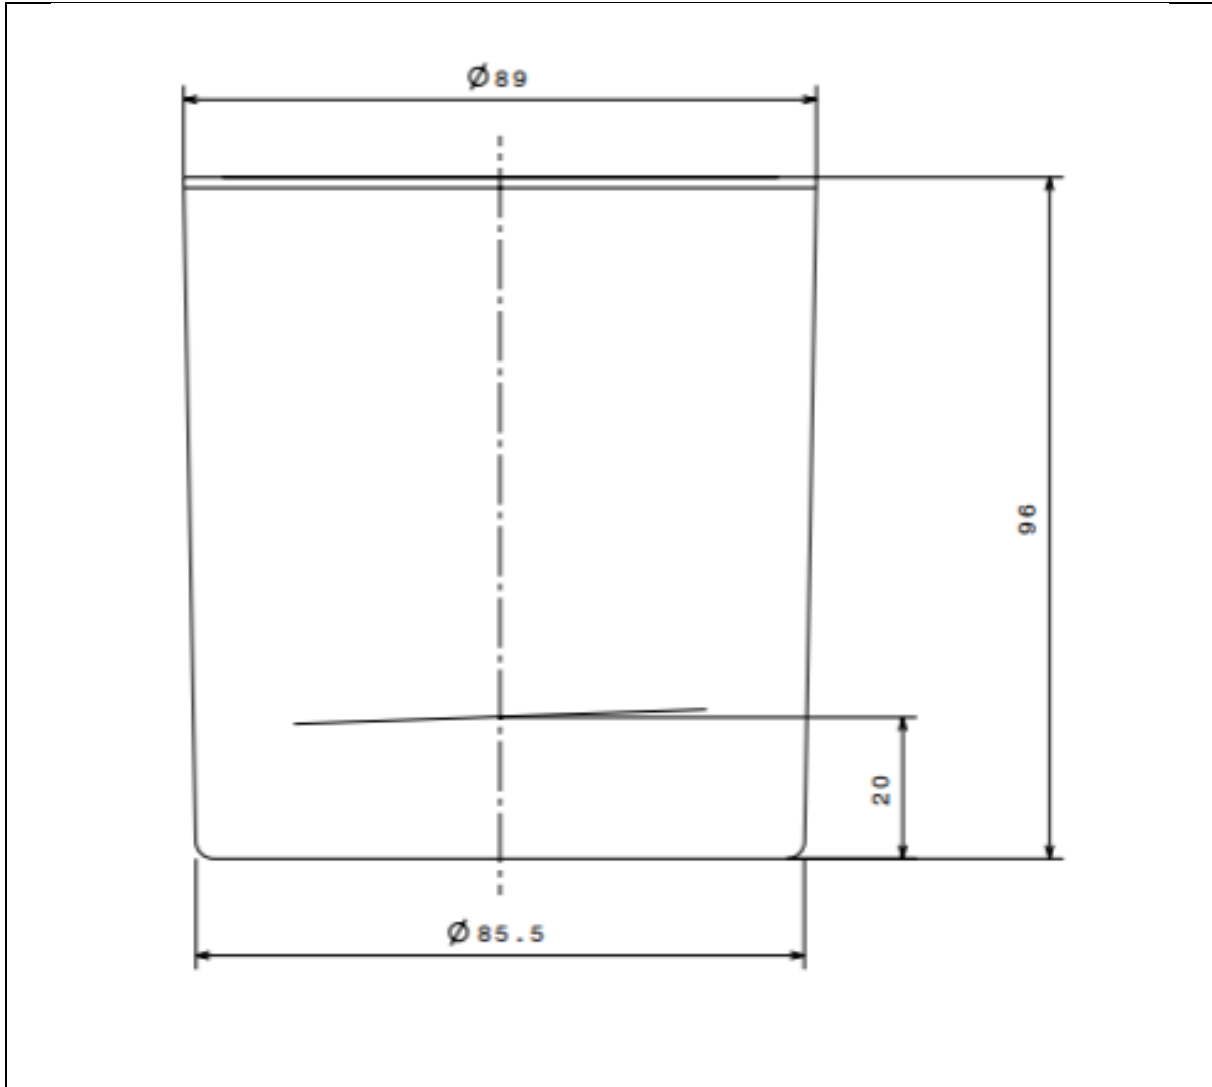

TECHNICAL DRAWING

PRODUCT	38cl Clear Islande Candle Glass
PRODUCT CODE	11001

PRODUCT SPECIFICATION DETAILS:

Date of Drawing	09/11/07
Scale	Not to scale
Glass weight (g) (Approx)	420g
Finish	Clear
Additional Information	Capacity 38cl
Material composition	Soda Lime Glass
Material recyclable?	Yes (check with local waste collection provider)