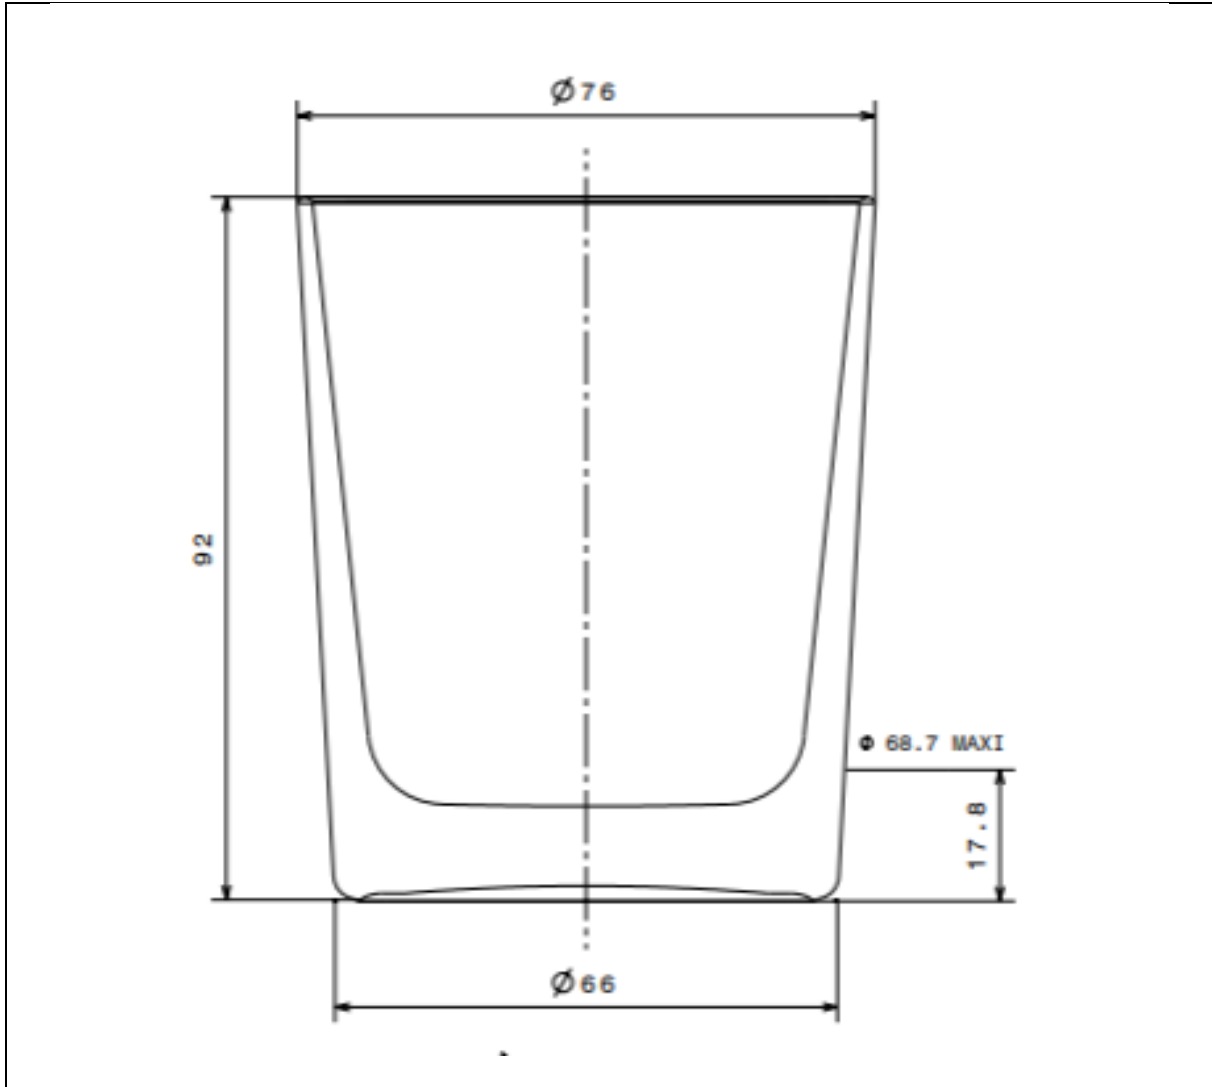

## TECHNICAL DRAWING

<b>PRODUCT</b>	<b>27cl Clear Stockholm Candle Glass</b>
<b>PRODUCT CODE</b>	<b>11003</b>

### PRODUCT SPECIFICATION DETAILS:

<b>Date of Drawing</b>	06/05/08
<b>Scale</b>	Not to scale
<b>Glass weight (g) (Approx)</b>	257g
<b>Finish</b>	Clear
<b>Additional Information</b>	None
<b>Material composition</b>	Soda Lime Glass
<b>Material recyclable?</b>	Yes (check with local waste collection provider)