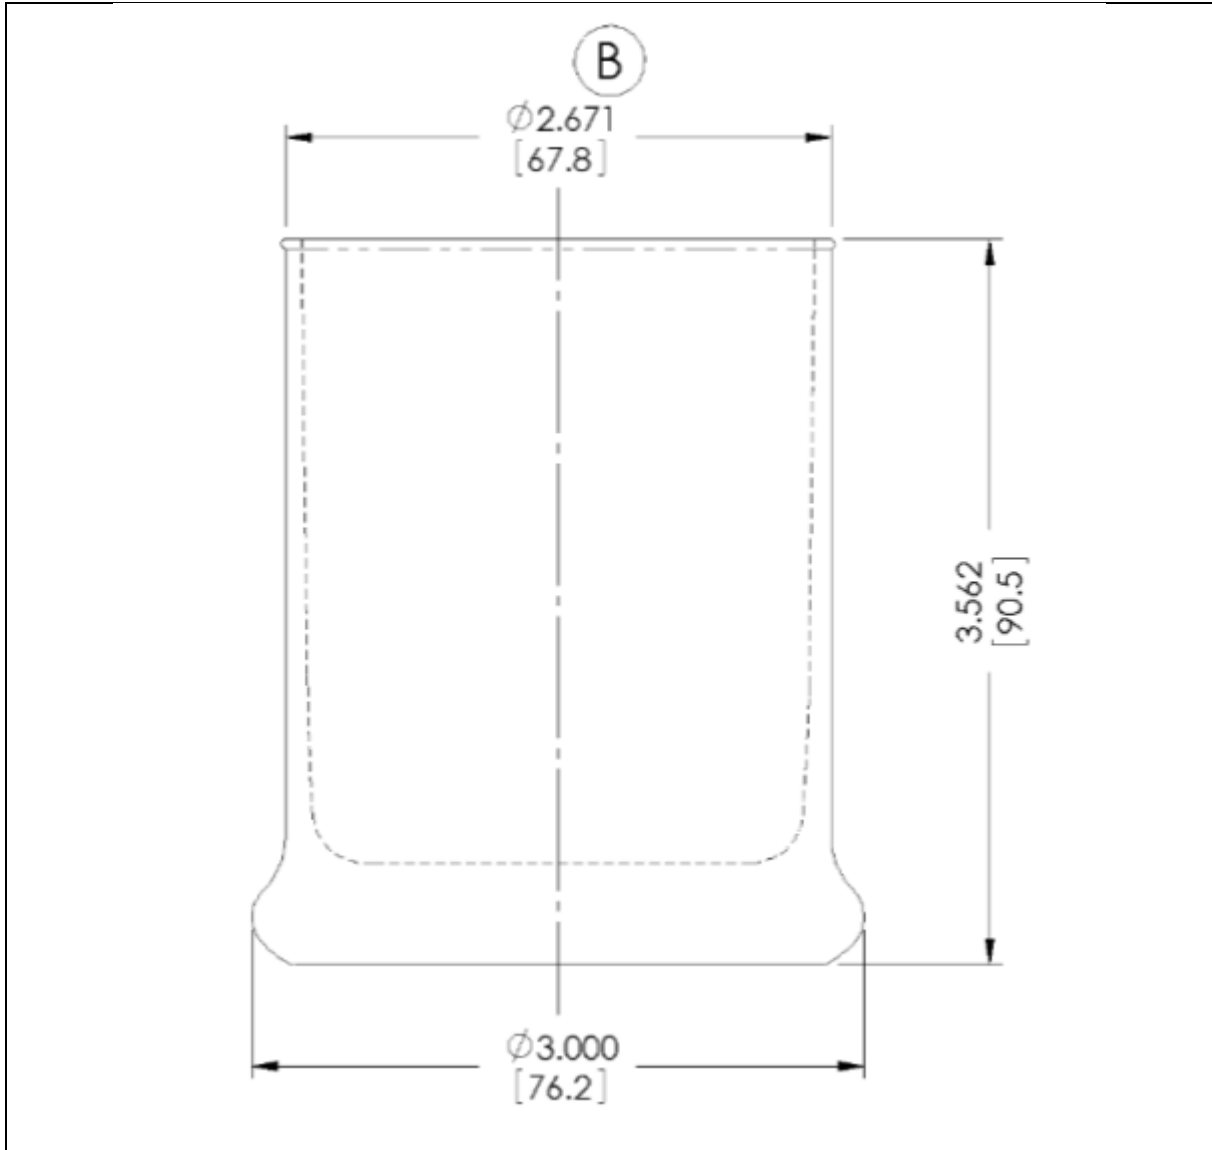

## TECHNICAL DRAWING

<b>PRODUCT</b>	<b>Status Jar Small Body 477 Clear Candle Glass</b>
<b>PRODUCT CODE</b>	<b>11014</b>

### PRODUCT SPECIFICATION DETAILS:

<b>Date of Drawing</b>	04/07/2017
<b>Scale</b>	Not to scale
<b>Glass weight (g) (Approx)</b>	237+/-11g
<b>Finish</b>	Clear
<b>Additional Information</b>	Capacity 266ml
<b>Material composition</b>	Soda Lime Glass
<b>Material recyclable?</b>	Yes (check with local waste collection provider)