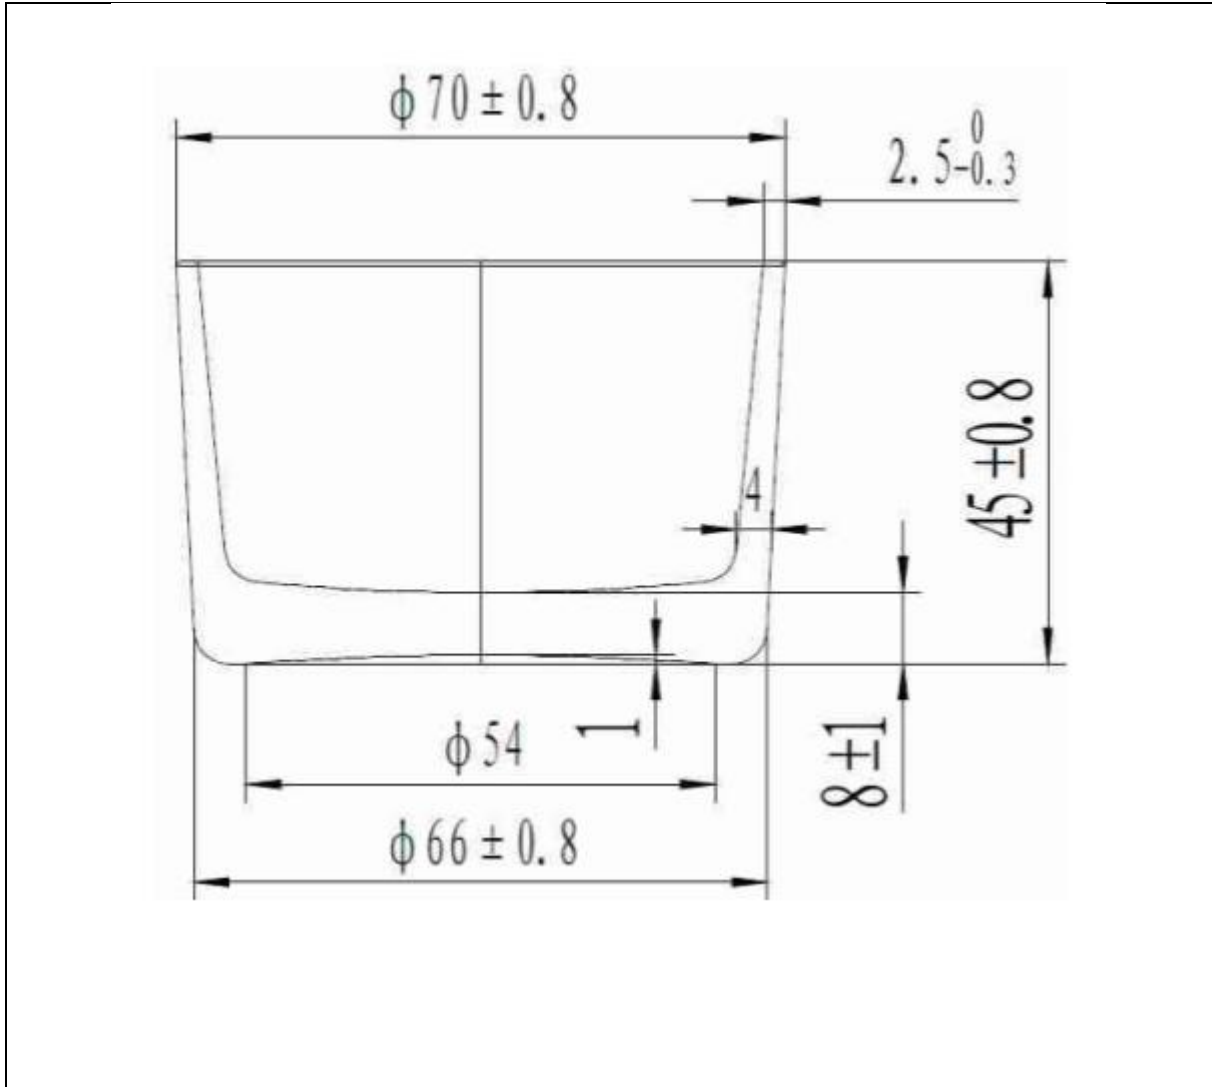

## TECHNICAL DRAWING

<b>PRODUCT</b>	<b>10cl Clear Travel Candle Glass</b>
<b>PRODUCT CODE</b>	<b>11033</b>

### PRODUCT SPECIFICATION DETAILS:

<b>Date of Drawing</b>	
<b>Scale</b>	Not to scale
<b>Glass weight (g) (Approx)</b>	130g +/-5g
<b>Additional Information</b>	Brimful capacity 110ml +/-5ml
<b>Material composition</b>	Soda Lime Glass
<b>Material recyclable?</b>	Yes (check with local waste collection provider)