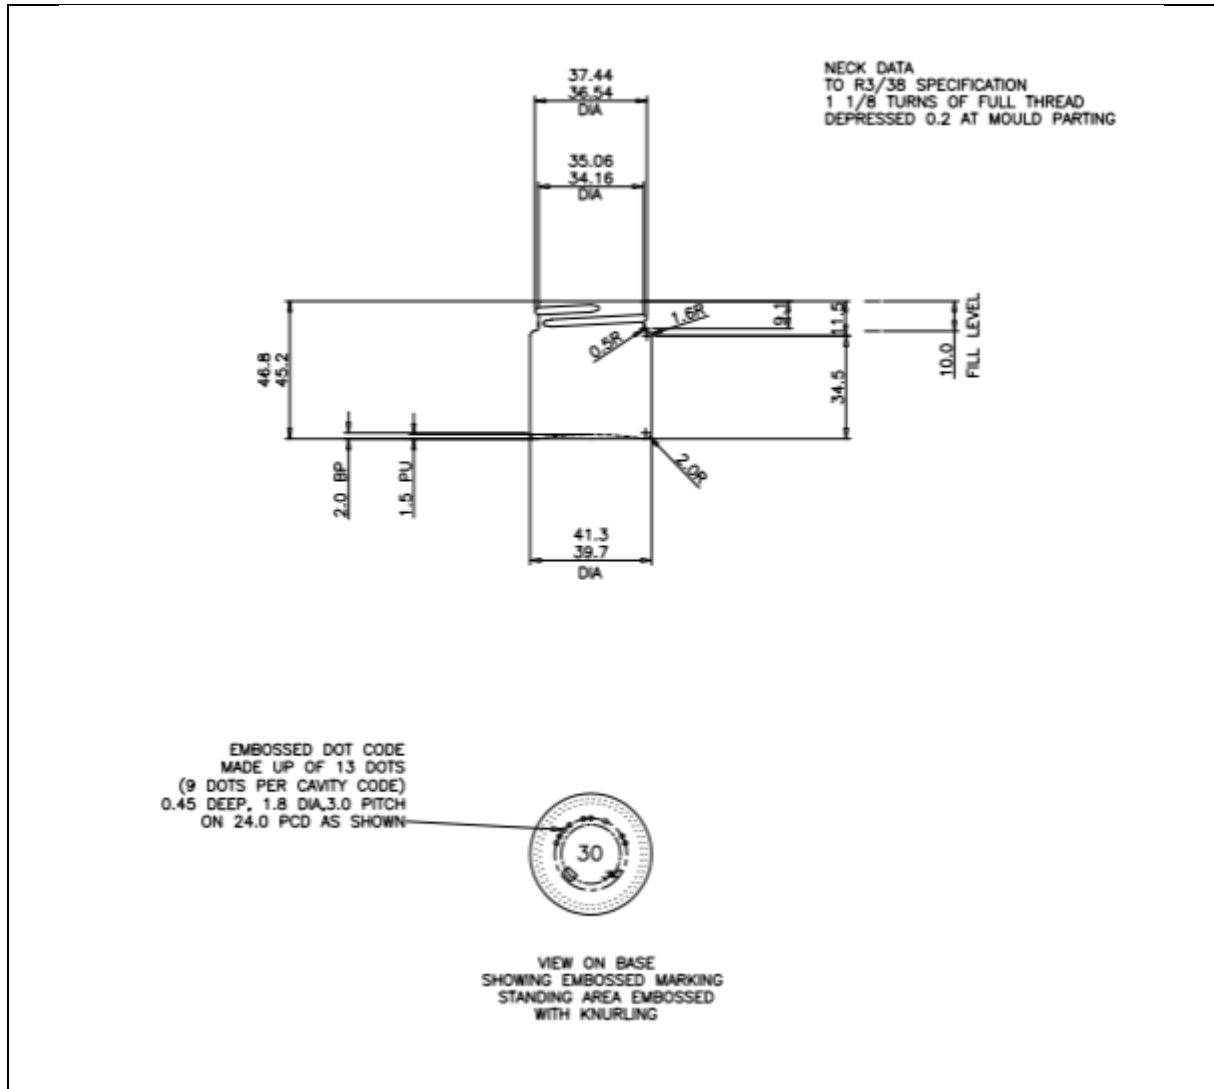

## TECHNICAL DRAWING

<b>PRODUCT</b>	<b>30ml Clear Squat Jar Glass</b>
<b>PRODUCT CODE</b>	<b>12002</b>

### PRODUCT SPECIFICATION DETAILS:

Date of Drawing	05/07/12
Scale	Not to scale
Glass weight (g) (Approx)	46g
Additional Information	Neck Finish R3/38; Brimful capacity 36ml +/-1ml
Material composition	Soda Lime Glass
Material recyclable?	Yes (check with local waste collection provider)