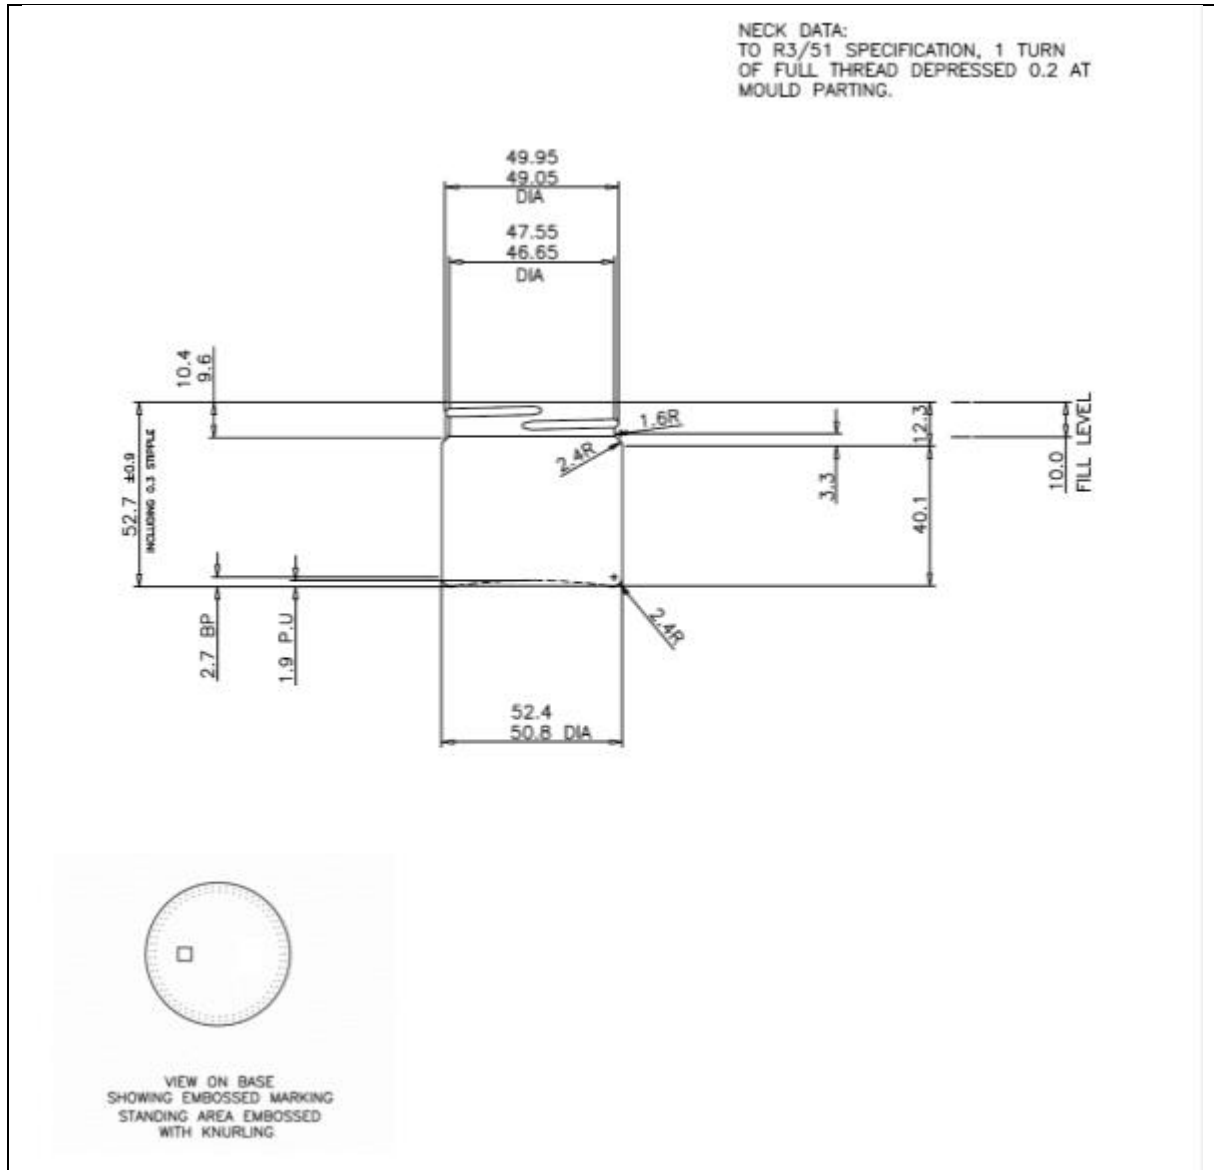

TECHNICAL DRAWING

PRODUCT	60ml Clear Squat Jar Glass
PRODUCT CODE	12003

PRODUCT SPECIFICATION DETAILS:

Date of Drawing	25/11/19
Scale	Not to scale
Glass weight (g) (Approx)	82g
Additional Information	Neck Finish R3/51; Brimful capacity 71ml +/-1ml
Material composition	Soda Lime Glass
Material recyclable?	Yes (check with local waste collection provider)