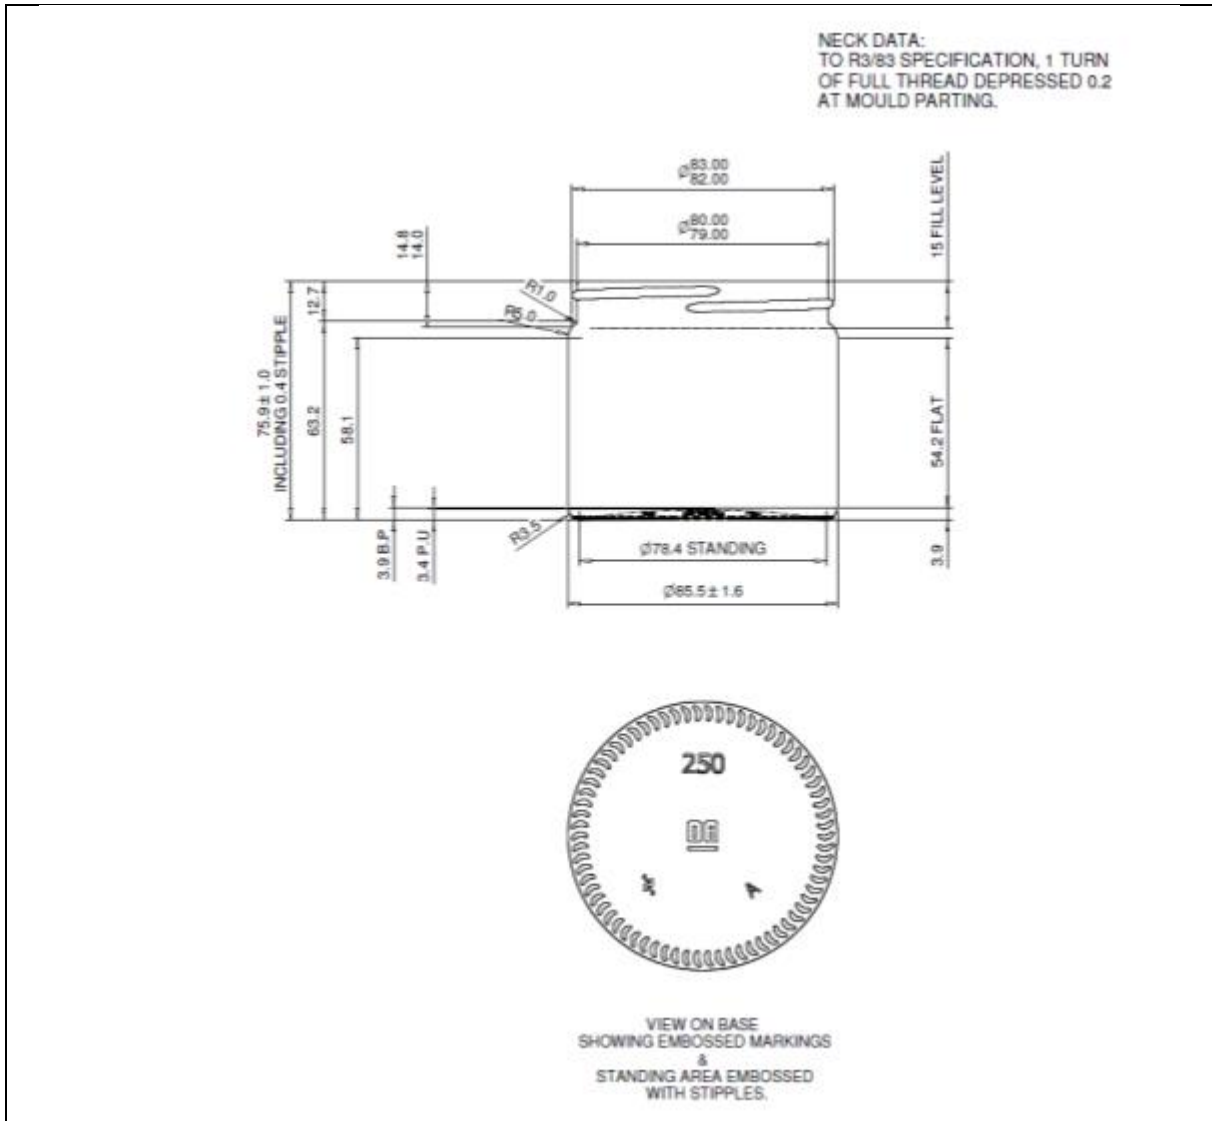

TECHNICAL DRAWING

PRODUCT	250ml Clear Squat Jar Glass
PRODUCT CODE	12005

PRODUCT SPECIFICATION DETAILS:

Date of Drawing	08/02/21
Scale	Not to scale
Glass weight (g) (Approx)	233g
Additional Information	Neck Finish R3/83; Brimful capacity 320ml +/-1ml
Material composition	Soda Lime Glass
Material recyclable?	Yes (check with local waste collection provider)