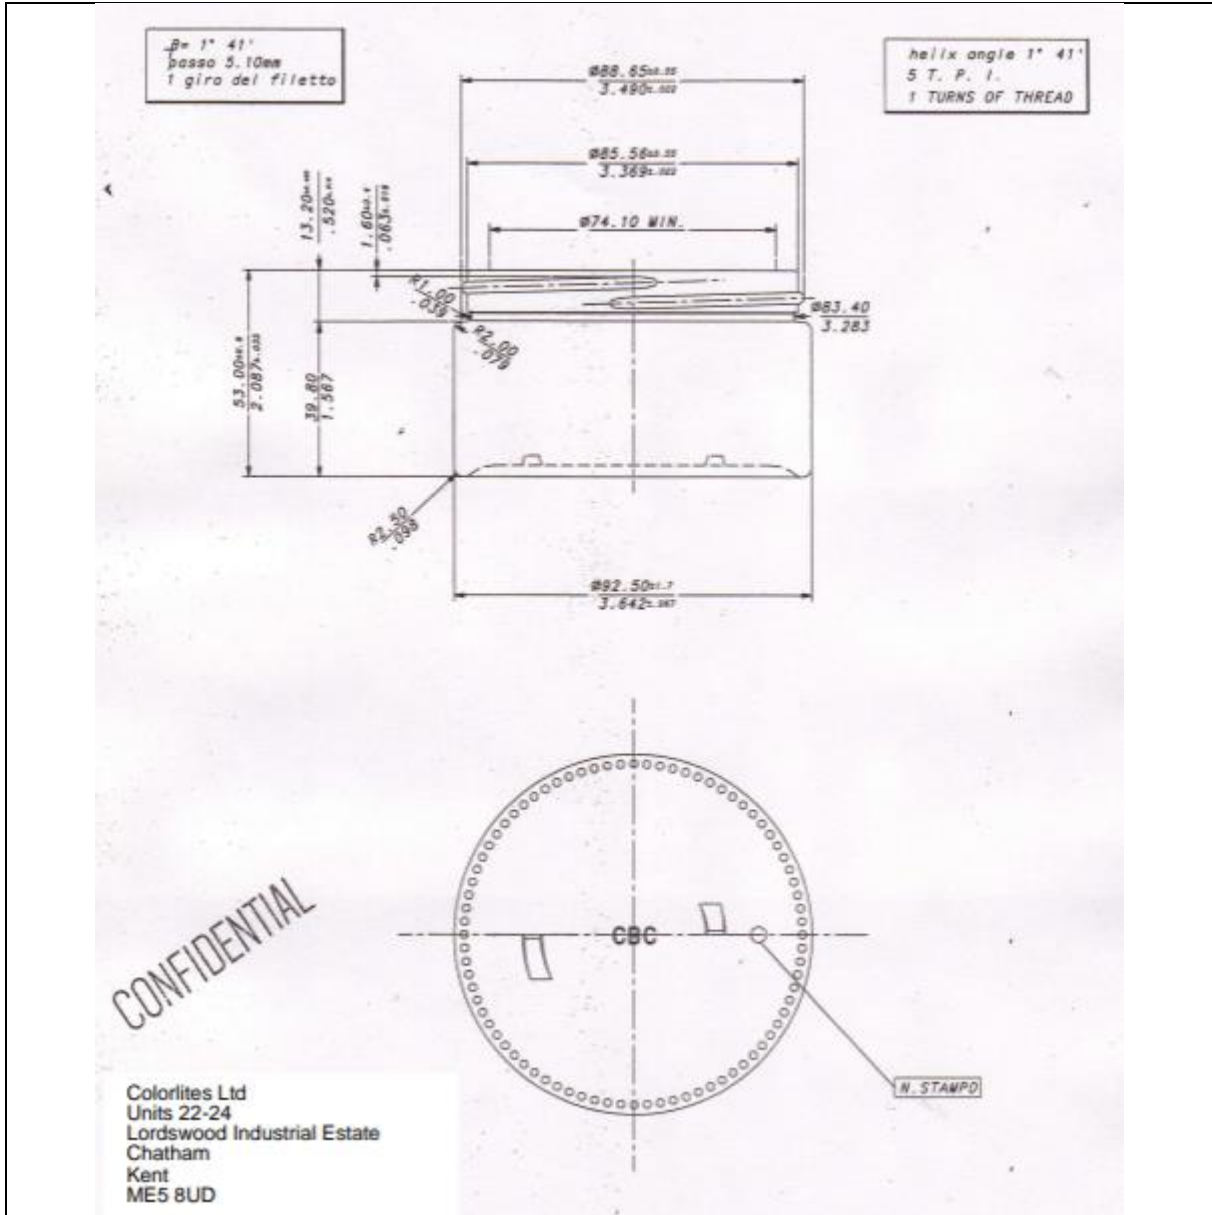

## TECHNICAL DRAWING

<b>PRODUCT</b>	<b>200ml Clear Cuban Jar (89R3) Glass</b>
<b>PRODUCT CODE</b>	<b>12027</b>

### PRODUCT SPECIFICATION DETAILS:

<b>Date of Drawing</b>	11/11/05
<b>Scale</b>	Not to scale
<b>Glass weight (g) (Approx)</b>	220g
<b>Additional Information</b>	Capacity 240ml +/-9ml; Neck Spec 89/R3
<b>Material composition</b>	Soda Lime Glass
<b>Material recyclable?</b>	Yes (check with local waste collection provider)