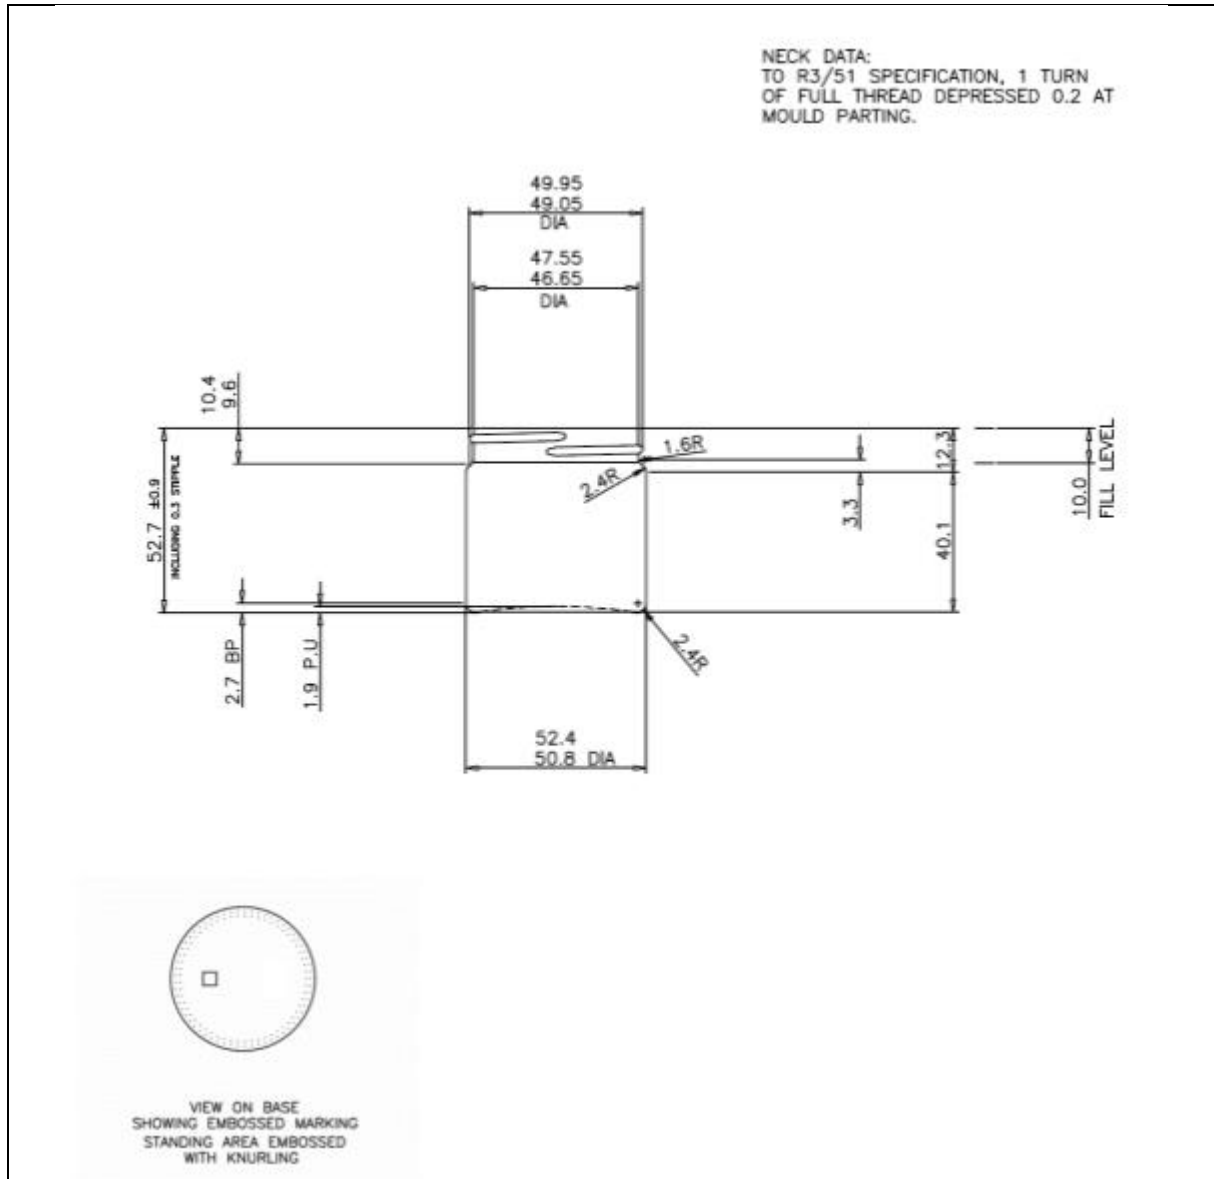

TECHNICAL DRAWING

PRODUCT	60ml Amber Squat Jar
PRODUCT CODE	12030

PRODUCT SPECIFICATION DETAILS:

Date of Drawing	25/11/19
Scale	Not to scale
Glass weight (g) (Approx)	82g
Finish	Neck R3/51
Additional Information	Capacity to Fill Point 58ml approx.
Material composition	Soda Lime Glass
Material recyclable?	Yes (check with local waste collection provider)