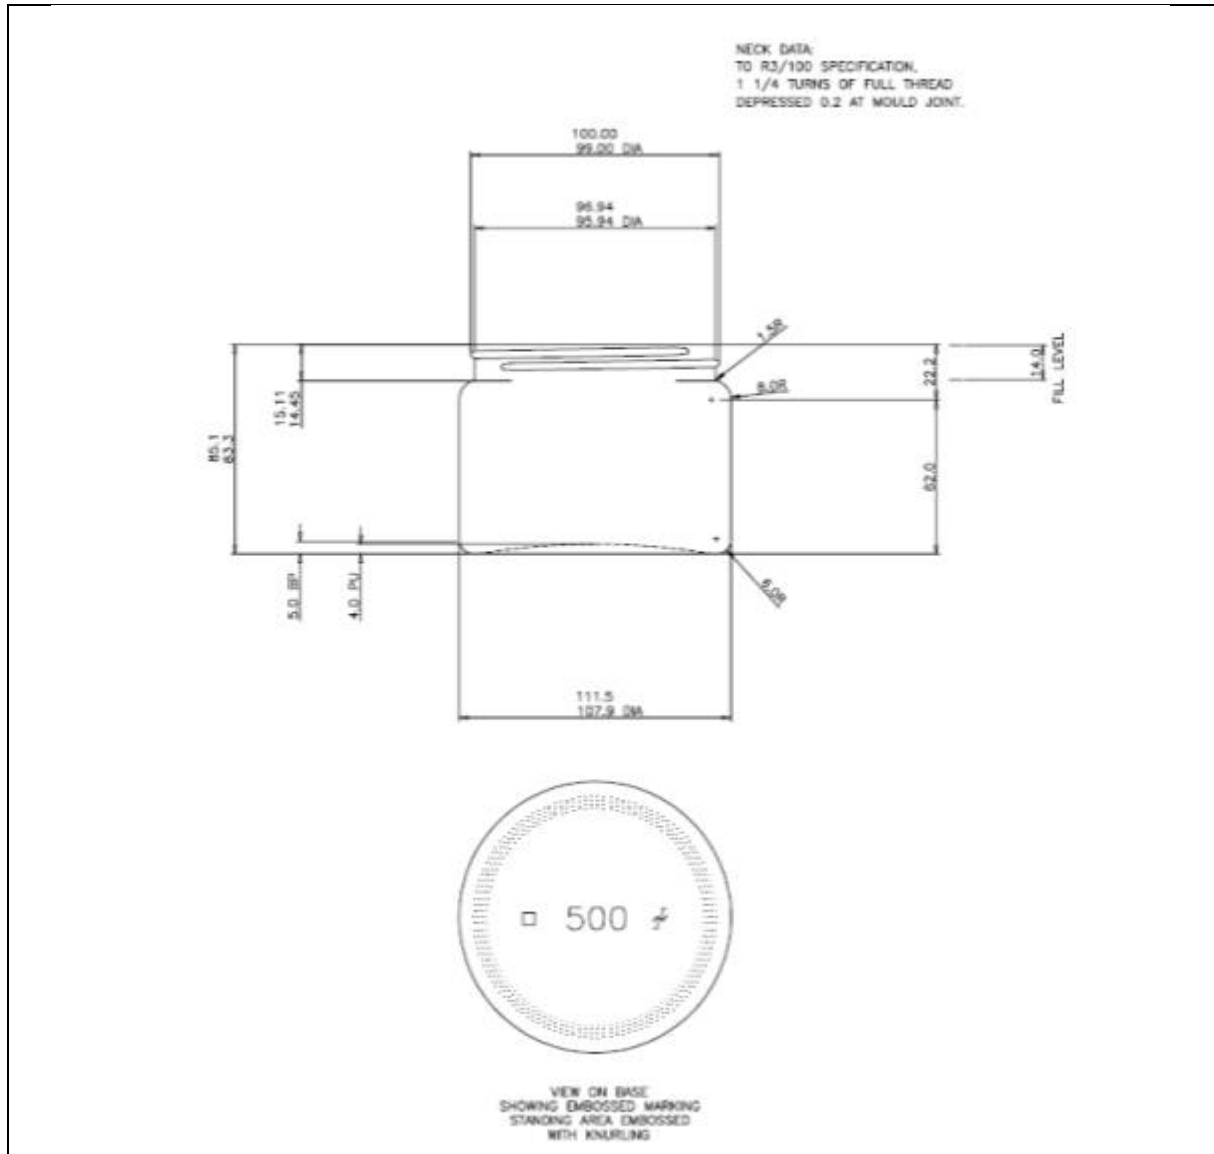

TECHNICAL DRAWING

PRODUCT	500ml Amber Squat Jar
PRODUCT CODE	12033

PRODUCT SPECIFICATION DETAILS:

Date of Drawing	28/02/20
Scale	Not to scale
Glass weight (g) (Approx)	375
Finish	Neck R3/100
Additional Information	Capacity to Fill Point 510ml
Material composition	Soda Lime Glass
Material recyclable?	Yes (check with local waste collection provider)