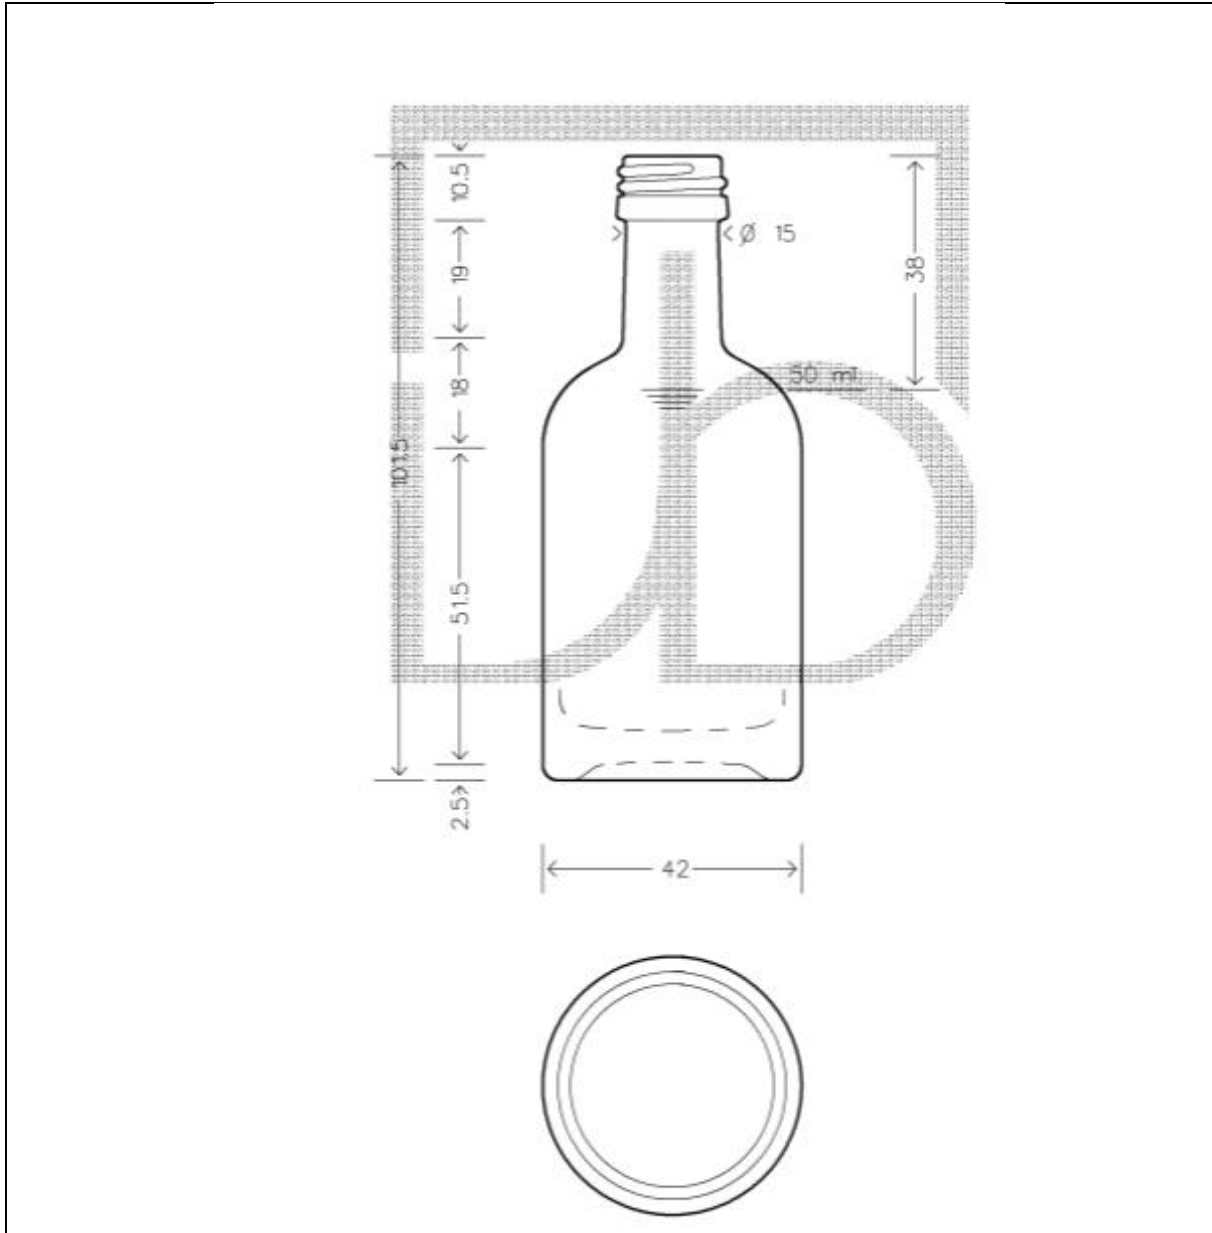

TECHNICAL DRAWING

PRODUCT	50ml Clear Nocturne Bottle
PRODUCT CODE	14032

PRODUCT SPECIFICATION DETAILS:

Date of Drawing	28/03/2006
Scale	Not to scale
Glass weight (g) (Approx)	100g
Finish	Cap size: 18mm
Additional Information	Brimful Capacity 54ml
Material composition	Soda Lime Glass
Material recyclable?	Yes (check with local waste collection provider)