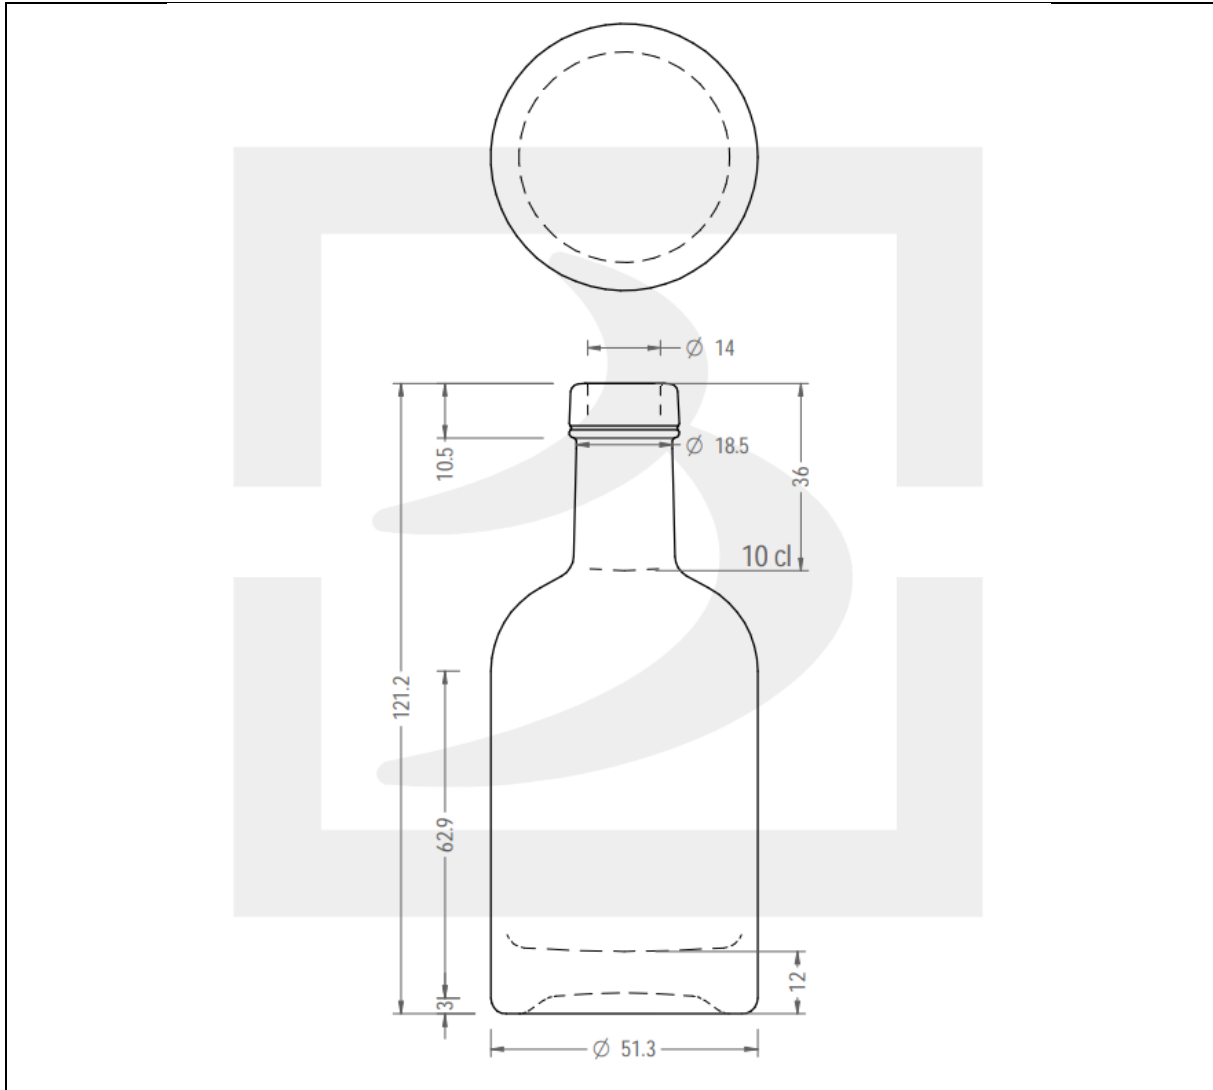

TECHNICAL DRAWING

PRODUCT	100ml Clear Nocturne Bottle
PRODUCT CODE	14033

PRODUCT SPECIFICATION DETAILS:

Date of Drawing	09/11/2021
Scale	Not to scale
Glass weight (g) (Approx)	170g
Finish	Cap size: 15mm
Additional Information	Brimful Capacity 104ml
Material composition	Soda Lime Glass
Material recyclable?	Yes (check with local waste collection provider)