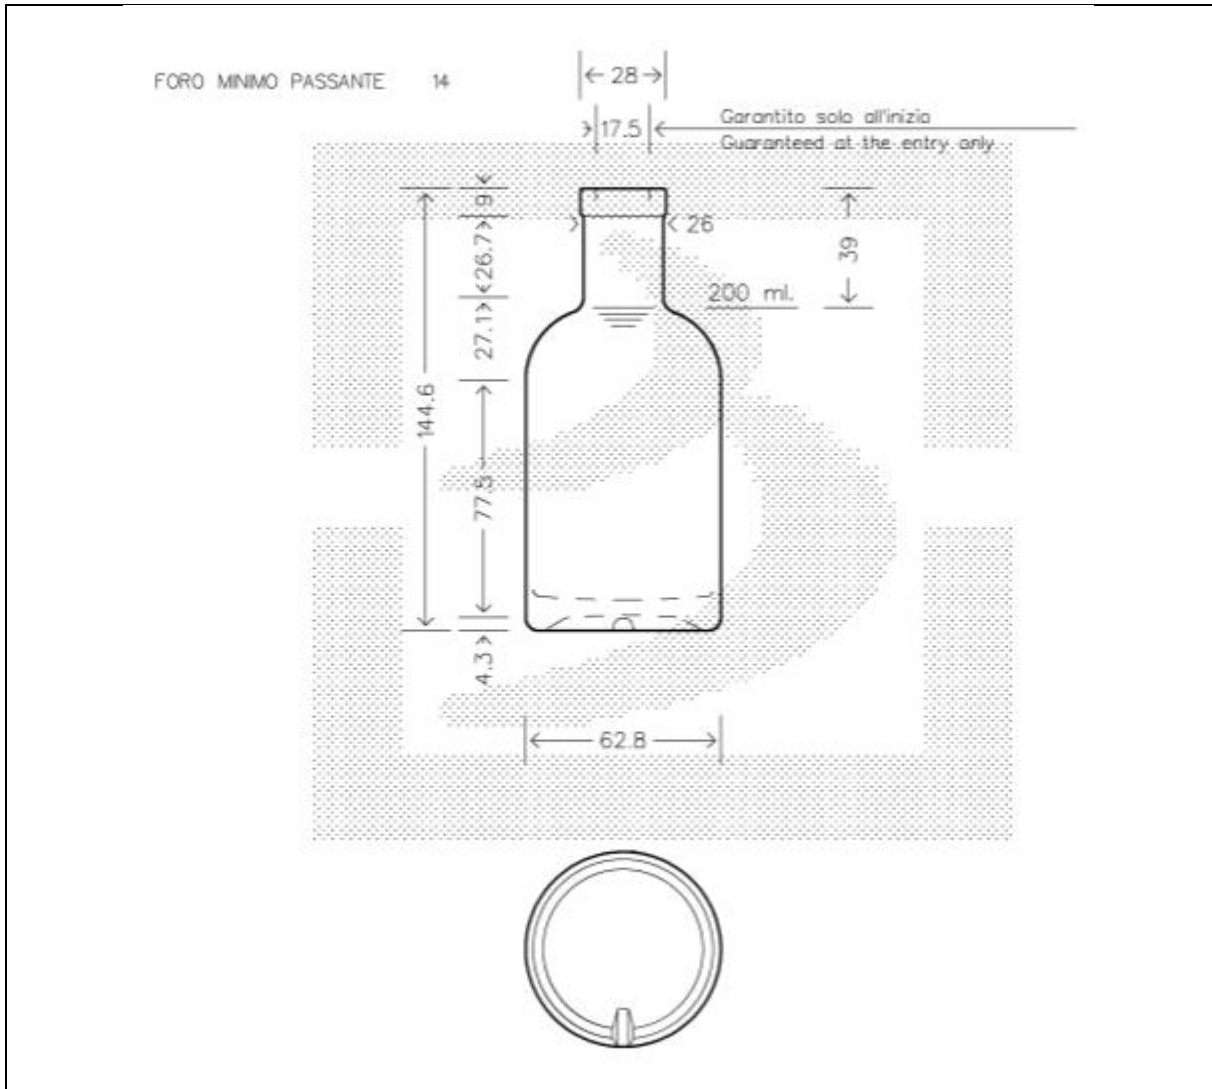

TECHNICAL DRAWING

PRODUCT	200ml Clear Nocturne Bottle (Cork Mouth)
PRODUCT CODE	14034

PRODUCT SPECIFICATION DETAILS:

Date of Drawing	24/11/2009
Scale	Not to scale
Glass weight (g) (Approx)	280g
Finish	Cork size: 18.5mm
Additional Information	Brimful Capacity 210ml
Material composition	Soda Lime Glass
Material recyclable?	Yes (check with local waste collection provider)