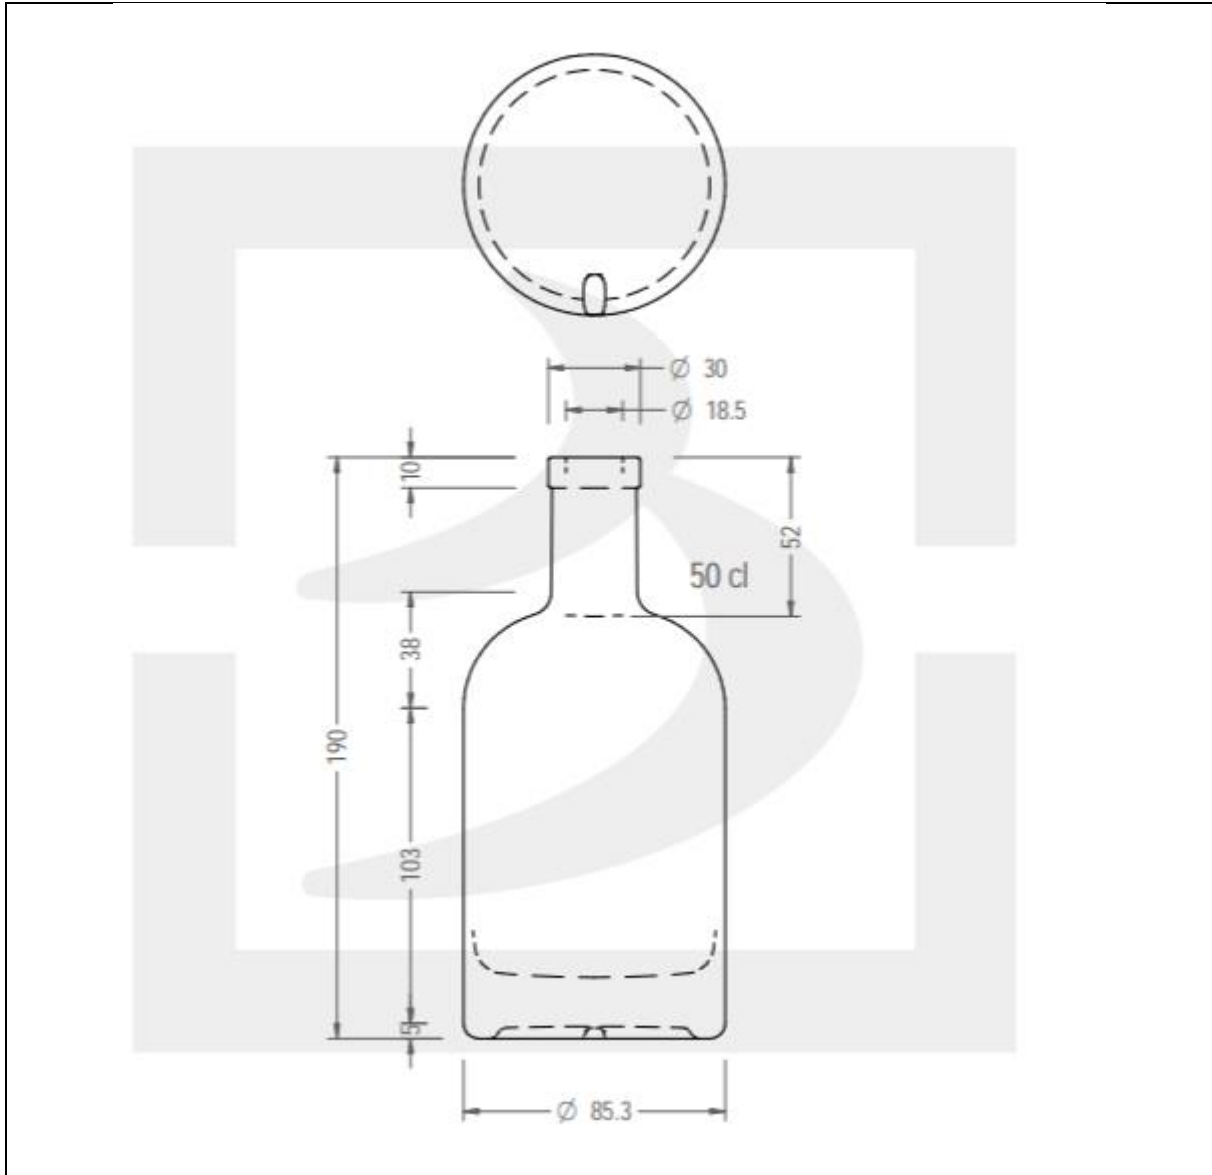

TECHNICAL DRAWING

PRODUCT	500ml Clear Nocturne Bottle (Cork Mouth)
PRODUCT CODE	14036

PRODUCT SPECIFICATION DETAILS:

Date of Drawing	22/08/2017
Scale	Not to scale
Glass weight (g) (Approx)	600g
Finish	Cork size: 19.5mm
Additional Information	Brimful Capacity 517ml
Material composition	Soda Lime Glass
Material recyclable?	Yes (check with local waste collection provider)