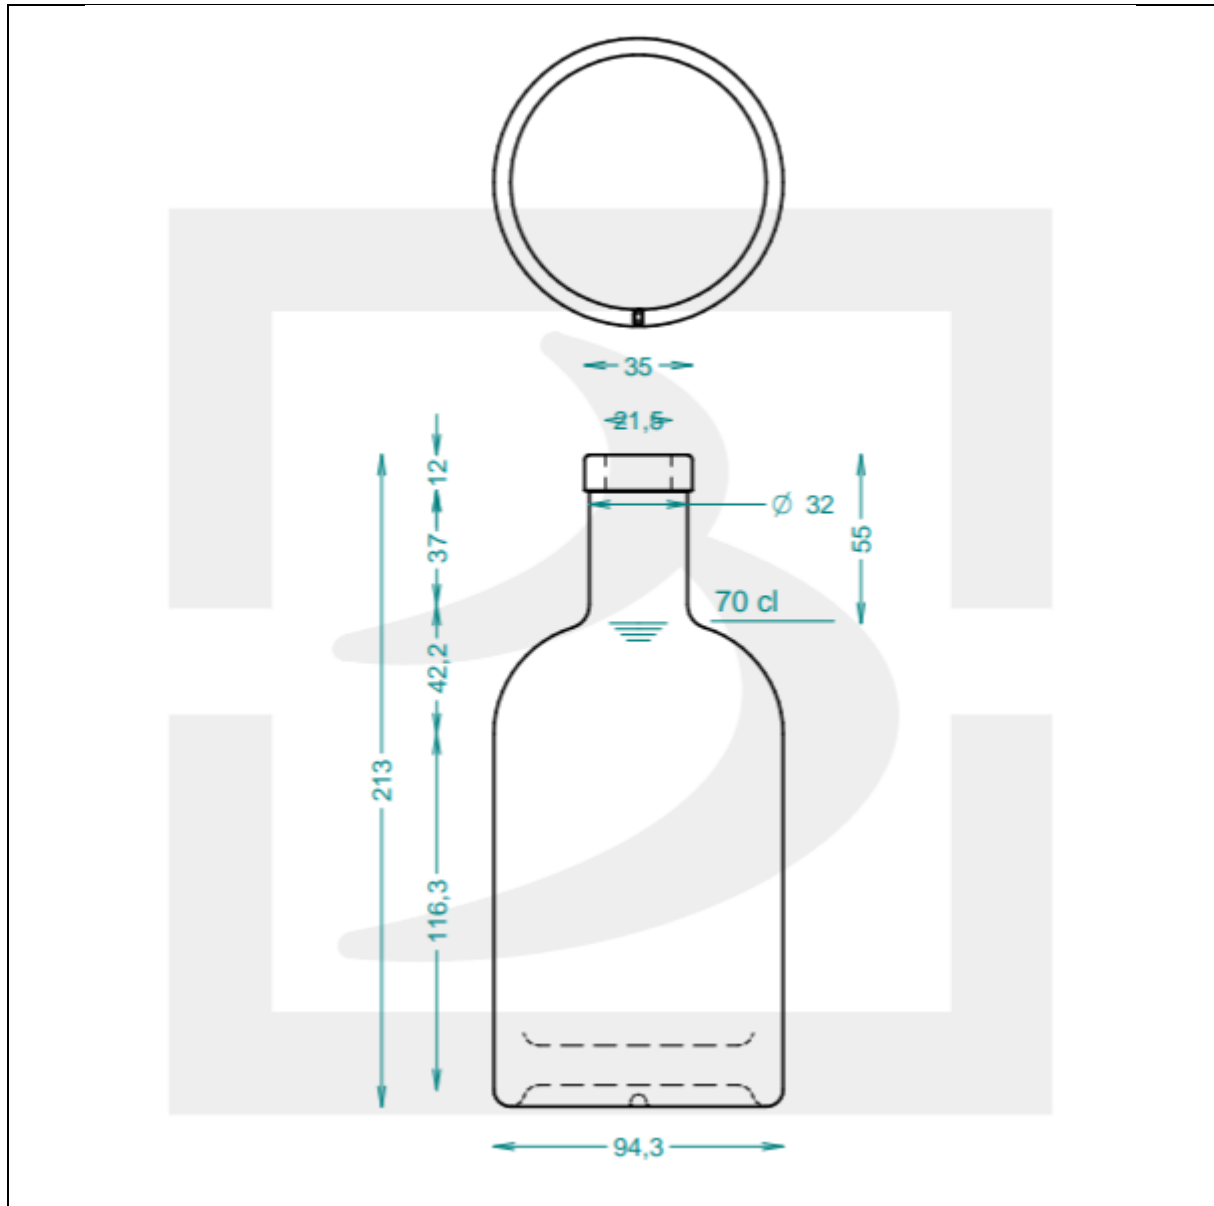

TECHNICAL DRAWING

PRODUCT	700ml Clear Nocturne Bottle (Cork Mouth)
PRODUCT CODE	14037

PRODUCT SPECIFICATION DETAILS:

Date of Drawing	23/07/2019
Scale	Not to scale
Glass weight (g) (Approx)	812g
Finish	Cork size: 22mm
Additional Information	Brimful Capacity 721ml
Material composition	Soda Lime Glass
Material recyclable?	Yes (check with local waste collection provider)