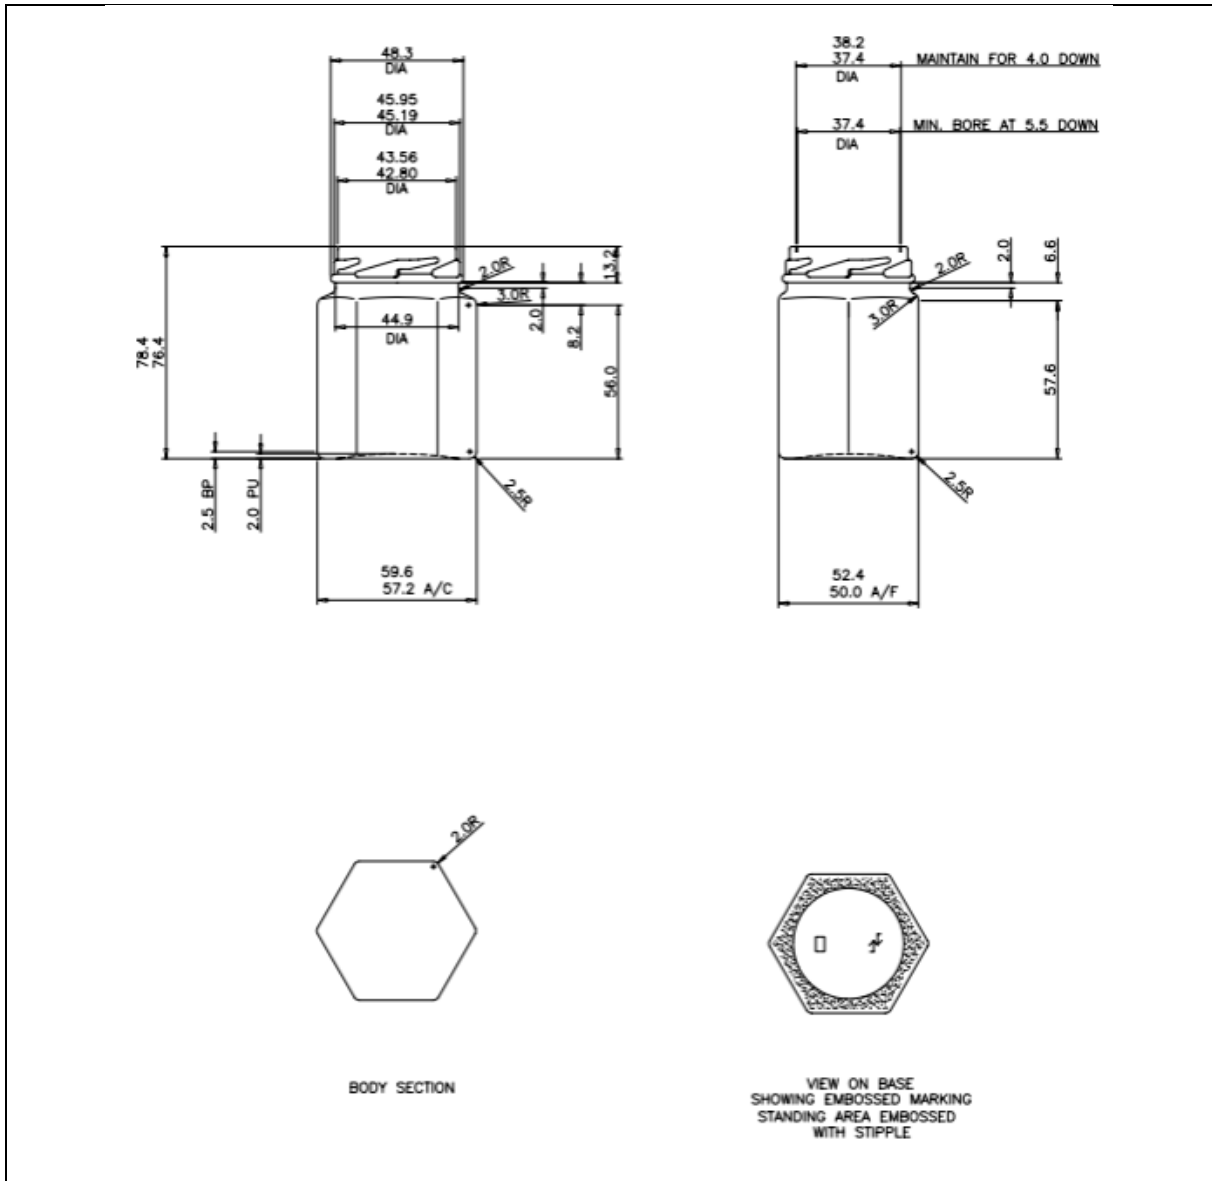

TECHNICAL DRAWING

PRODUCT	110ml Clear Hex Jar
PRODUCT CODE	14054

PRODUCT SPECIFICATION DETAILS:

Date of Drawing	17/04/02
Scale	Not to Scale
Glass weight (g) (Approx)	110g
Finish	TO 48mm Clear
Additional Information	Fill capacity 116±3ml
Material composition	Soda Lime Glass
Material recyclable?	Yes (check with local waste collection provider)