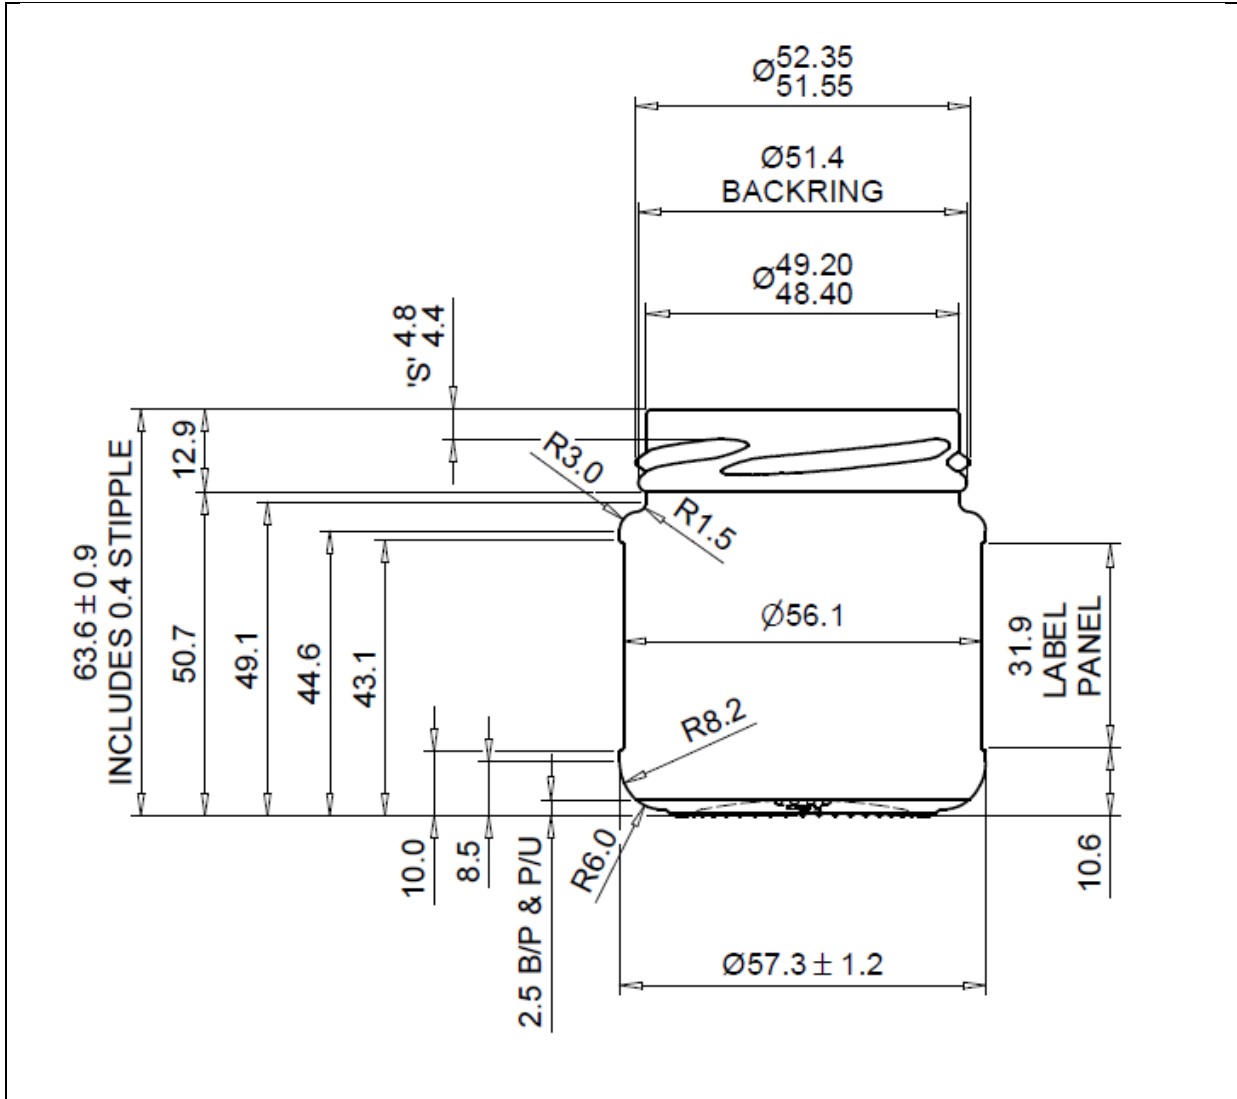

## TECHNICAL DRAWING

<b>PRODUCT</b>	<b>110ml (4oz) Clear Round Jar</b>
<b>PRODUCT CODE</b>	<b>14075</b>

### PRODUCT SPECIFICATION DETAILS:

<b>Date of Drawing</b>	04/12/02
<b>Scale</b>	Not to Scale
<b>Glass weight (g) (Approx)</b>	95g
<b>Finish</b>	TO 53mm Clear
<b>Additional Information</b>	Fill capacity 106±2ml
<b>Material composition</b>	Soda Lime Glass
<b>Material recyclable?</b>	Yes (check with local waste collection provider)