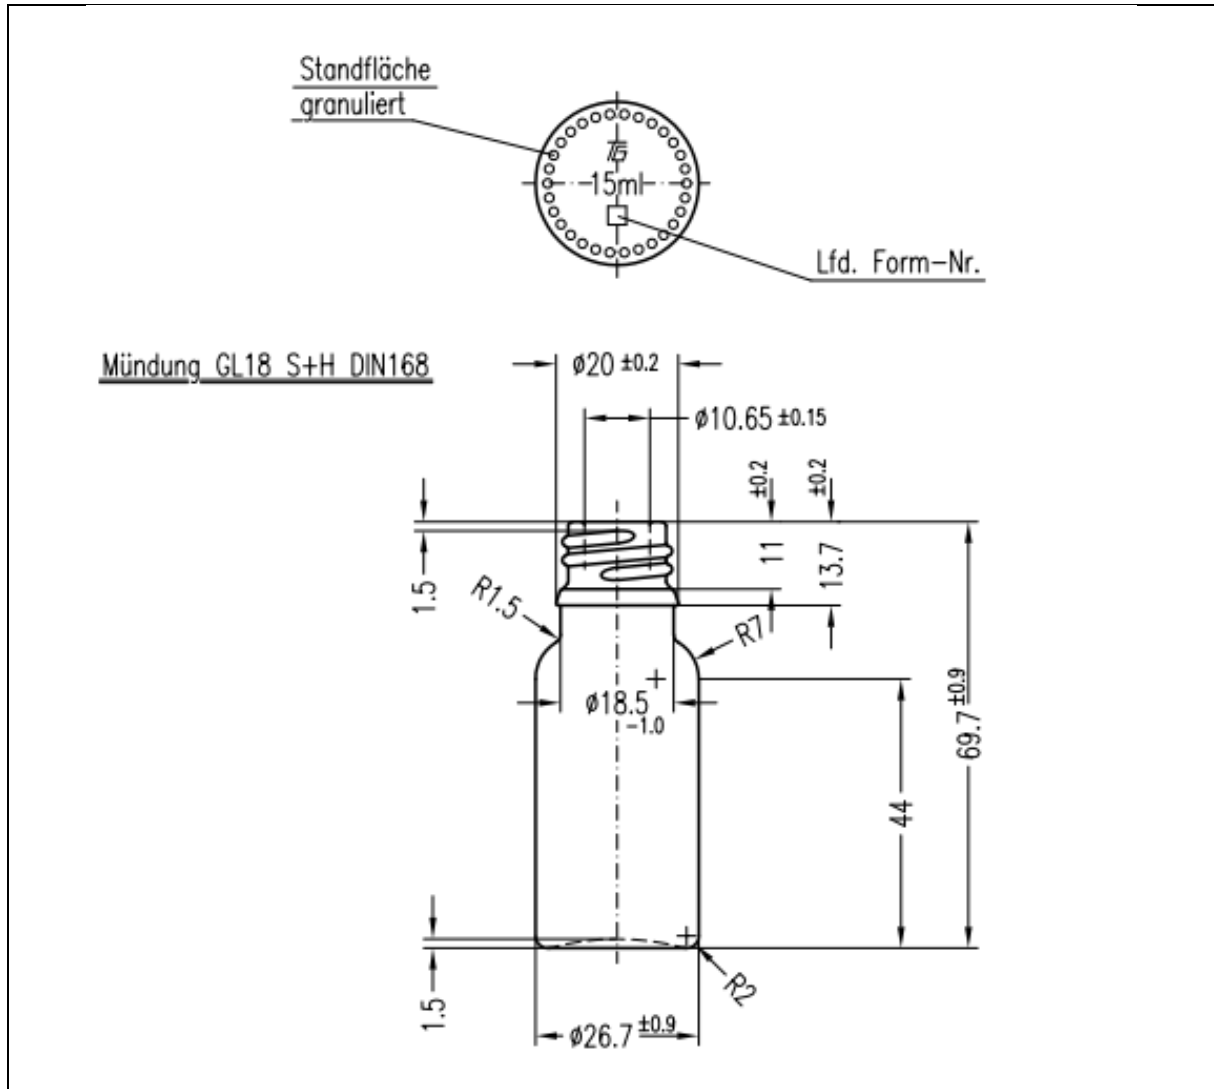

## TECHNICAL DRAWING

<b>PRODUCT</b>	<b>15ml Clear Dropper Bottle</b>
<b>PRODUCT CODE</b>	<b>10003</b>

### PRODUCT SPECIFICATION DETAILS:

<b>Date of Drawing</b>	12/06/01
<b>Scale</b>	Not to scale
<b>Glass weight (g) (Approx)</b>	33g
<b>Finish</b>	N/A
<b>Additional Information</b>	Brimful Capacity 18±1ml
<b>Material composition</b>	Soda Lime Glass
<b>Material recyclable?</b>	Yes (check with local waste collection provider)