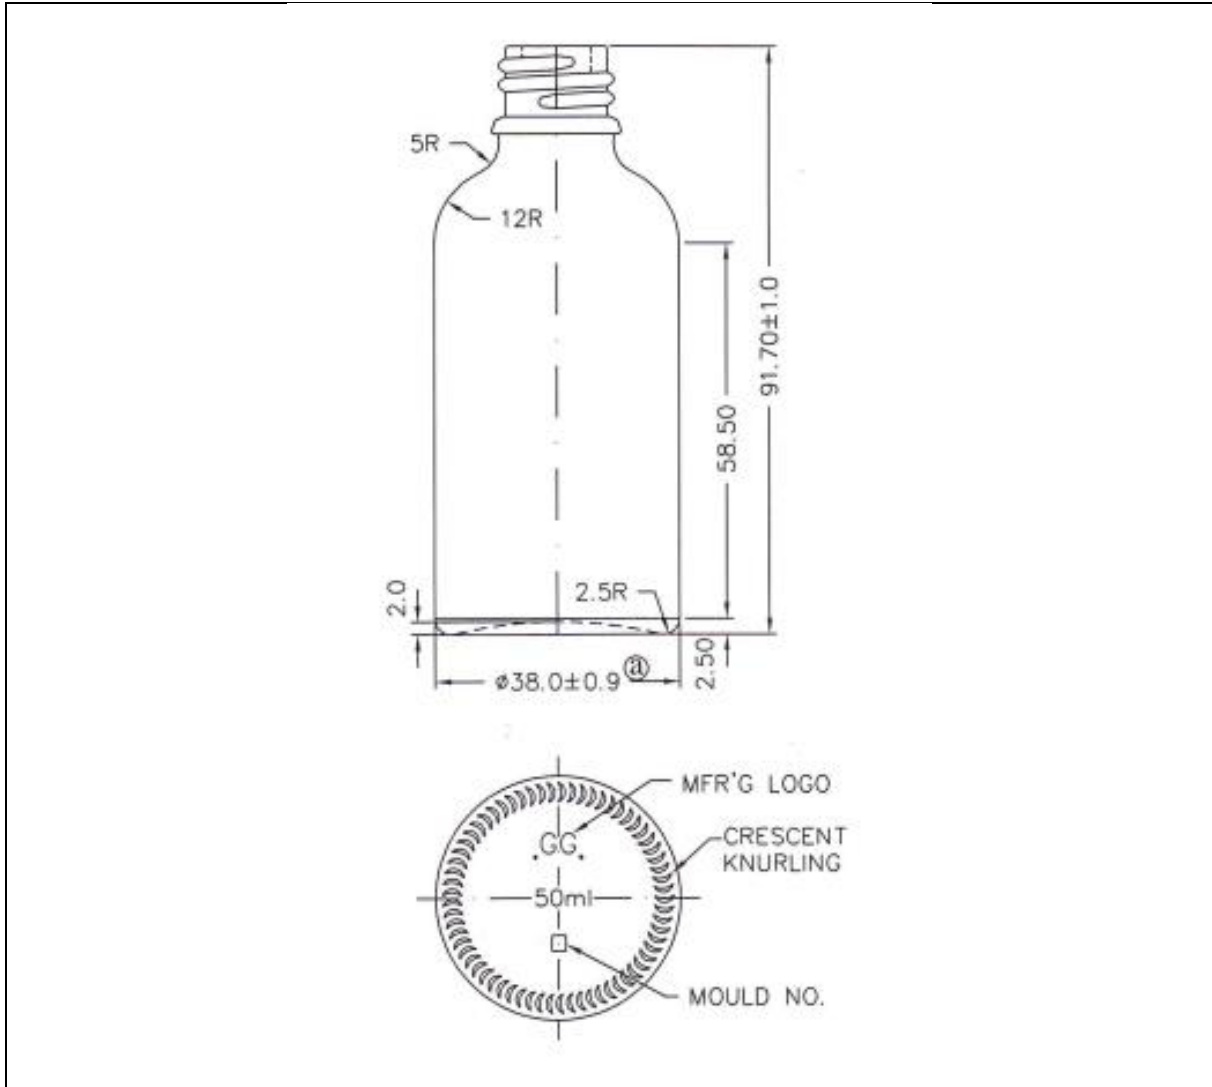

TECHNICAL DRAWING

PRODUCT	50ml Amber Dropper
PRODUCT CODE	10011

PRODUCT SPECIFICATION DETAILS:

Date of Drawing	01/01/03
Scale	Not to scale
Glass weight (g) (Approx)	63+/-5
Finish	Neck DIN-18
Additional Information	Overflow 58+/-3ml
Material composition	Soda Lime Glass
Material recyclable?	Yes (check with local waste collection provider)