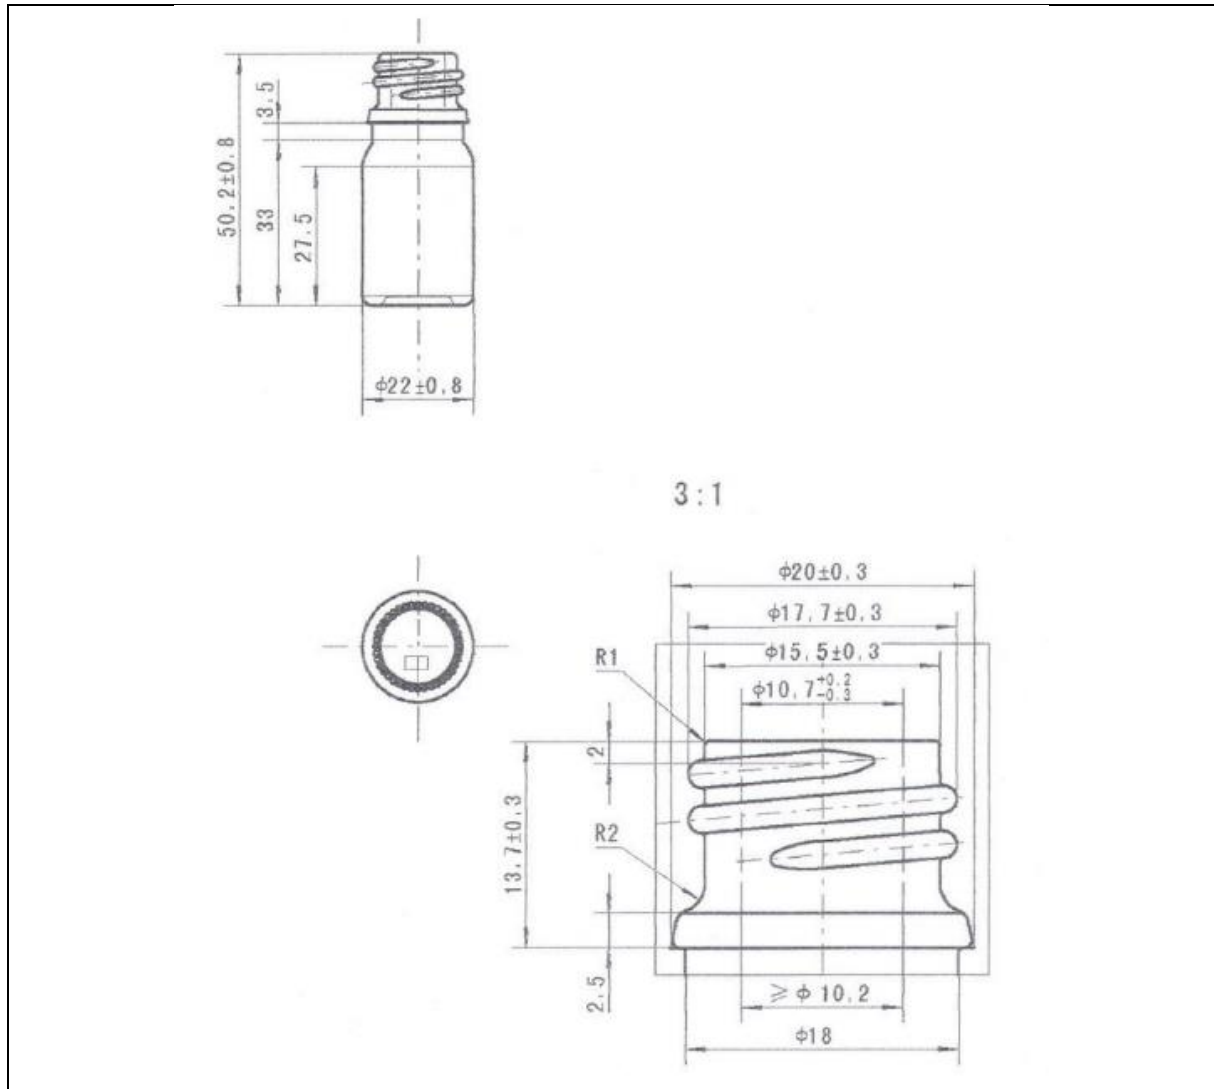

TECHNICAL DRAWING

PRODUCT	5ml Blue Dropper
PRODUCT CODE	10015

PRODUCT SPECIFICATION DETAILS:

Date of Drawing	01/08/19
Scale	Not to scale
Glass weight (g) (Approx)	20
Finish	N/A
Additional Information	Overflow 6.7±1ml, Capacity 5ml
Material composition	Soda Lime Glass
Material recyclable?	Yes (check with local waste collection provider)