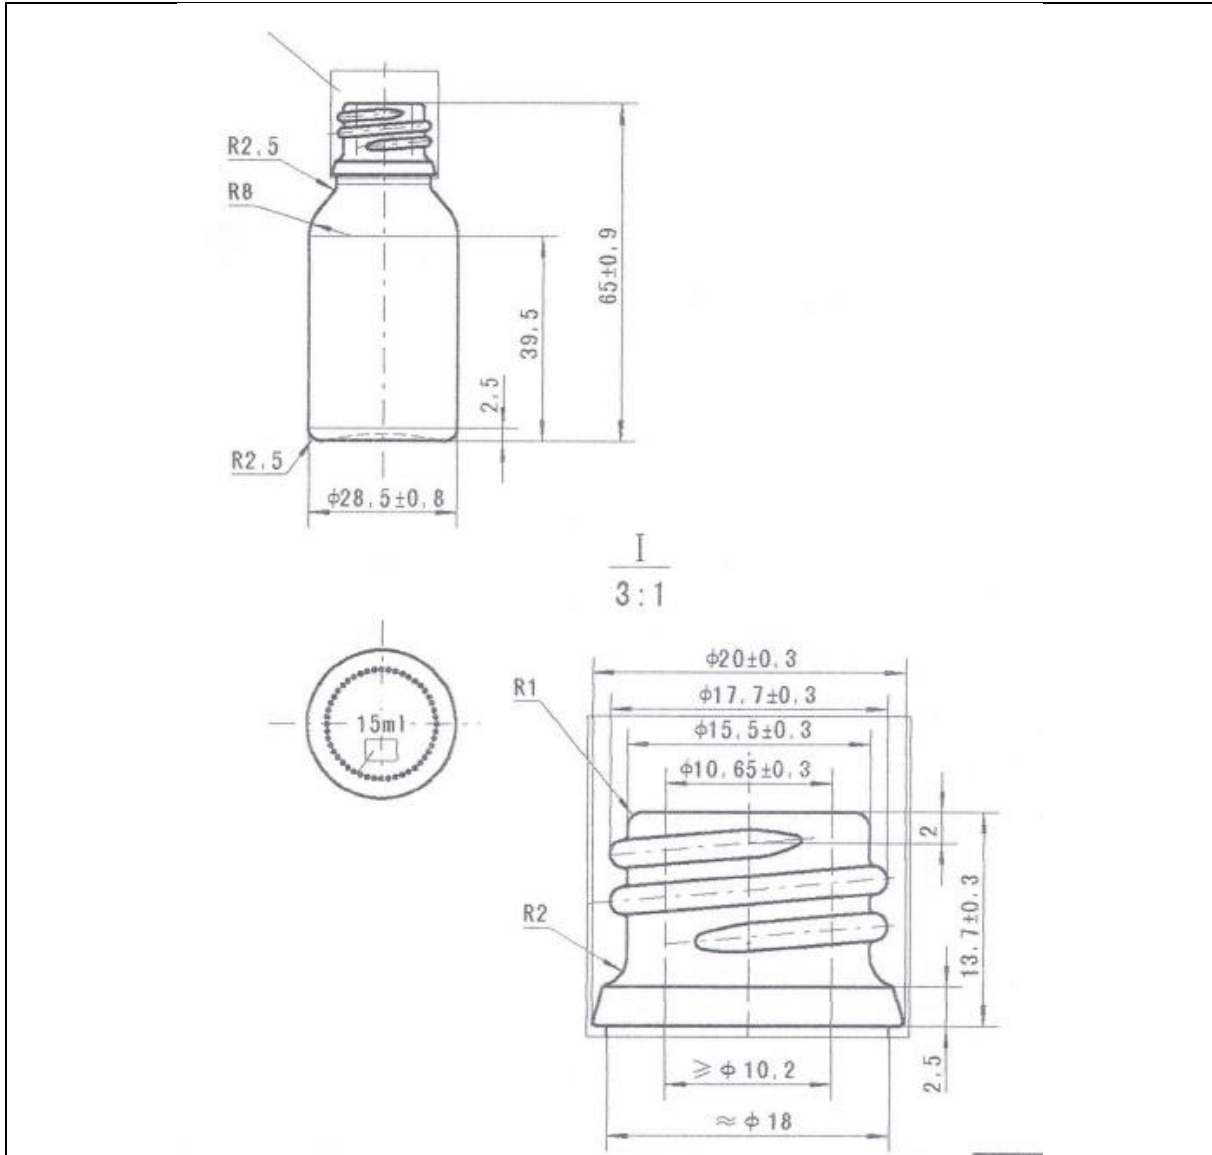

TECHNICAL DRAWING

PRODUCT	15ml Blue Dropper
PRODUCT CODE	10017

PRODUCT SPECIFICATION DETAILS:

Date of Drawing	29/09/09
Scale	Not to scale
Glass weight (g) (Approx)	35
Finish	N/A
Additional Information	Overflow 20.5±2ml, Capacity 15ml
Material composition	Soda Lime Glass
Material recyclable?	Yes (check with local waste collection provider)