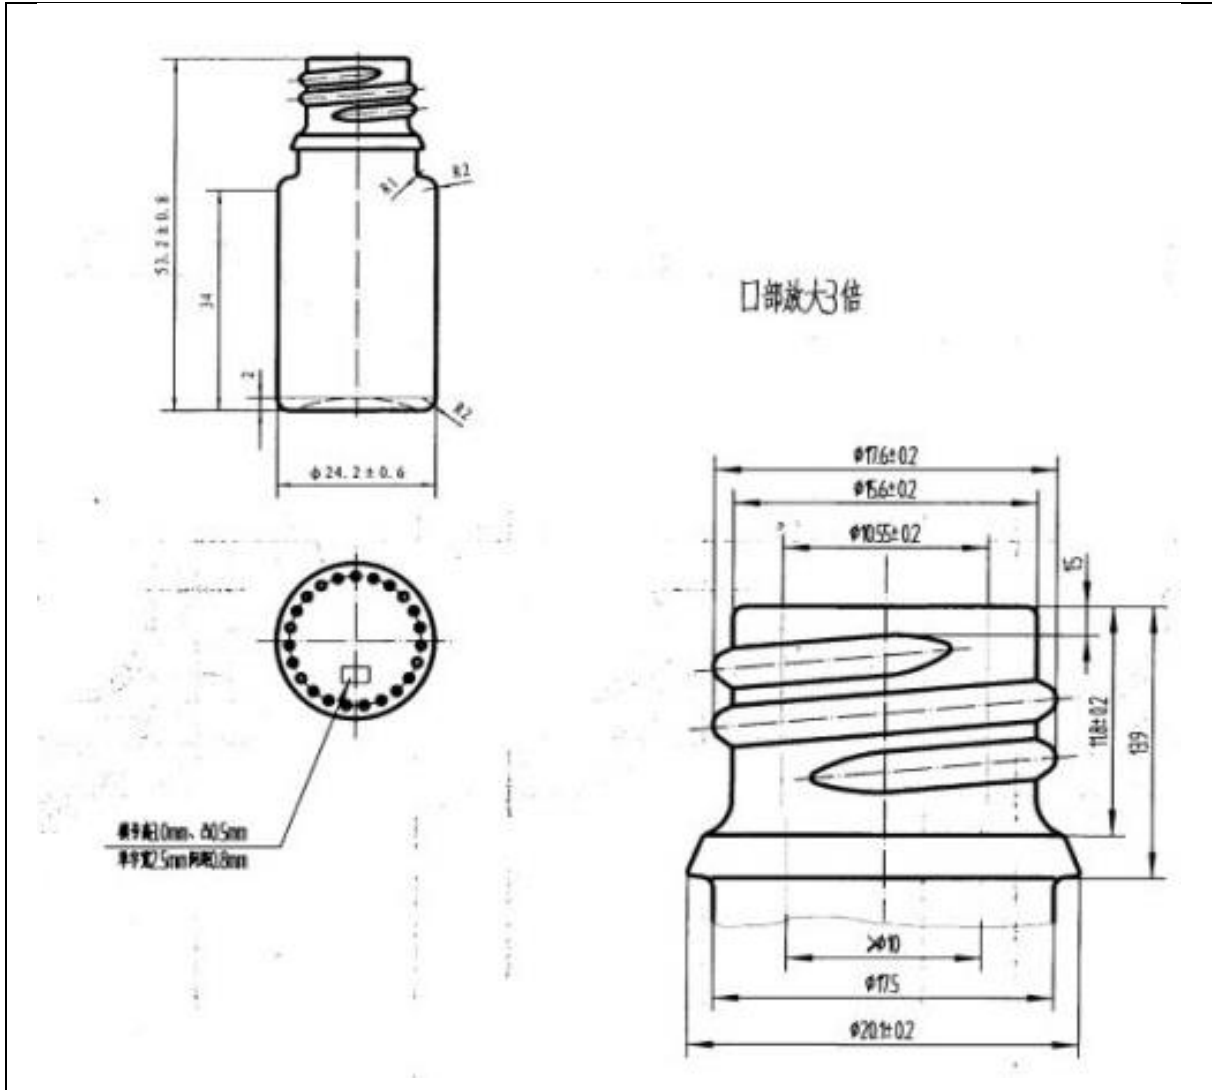

TECHNICAL DRAWING

PRODUCT	5ml Green Dropper Bottle
PRODUCT CODE	10021

PRODUCT SPECIFICATION DETAILS:

Date of Drawing	10/10/11
Scale	Not to scale
Glass Weight (g)	29
Additional Information	Brimful Capacity 7.8±0.8ml
Material recyclable?	Yes (check with local waste collection provider)