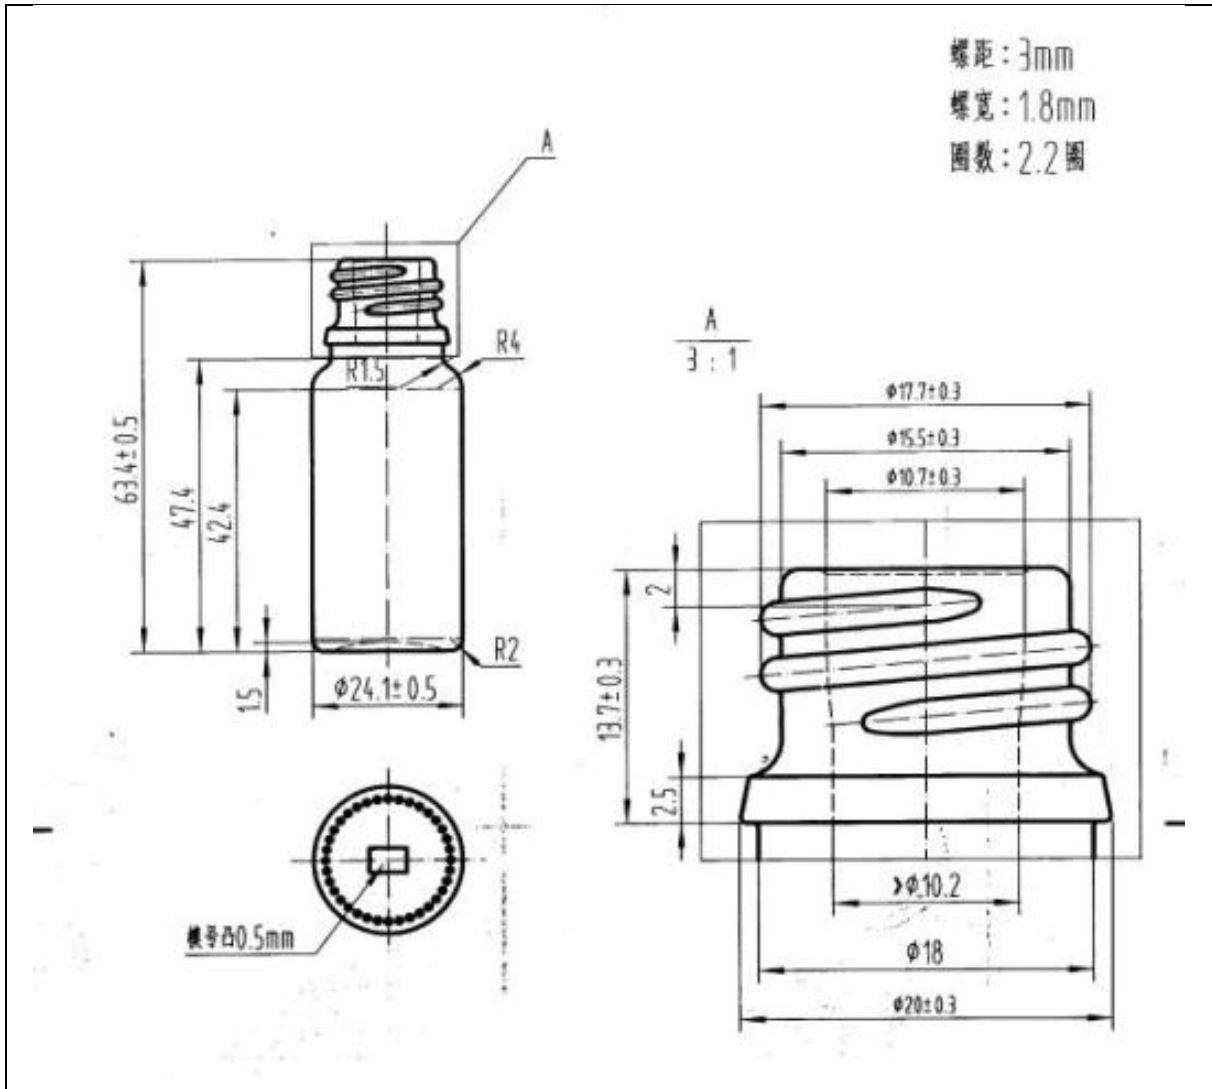

TECHNICAL DRAWING

PRODUCT	10ml Green Dropper Bottle
PRODUCT CODE	10022

PRODUCT SPECIFICATION DETAILS:

Date of Drawing	01/07/11
Scale	Not to scale
Glass Weight (g)	30
Additional Information	Brimful Capacity 12±0.5ml
Material recyclable?	Yes (check with local waste collection provider)