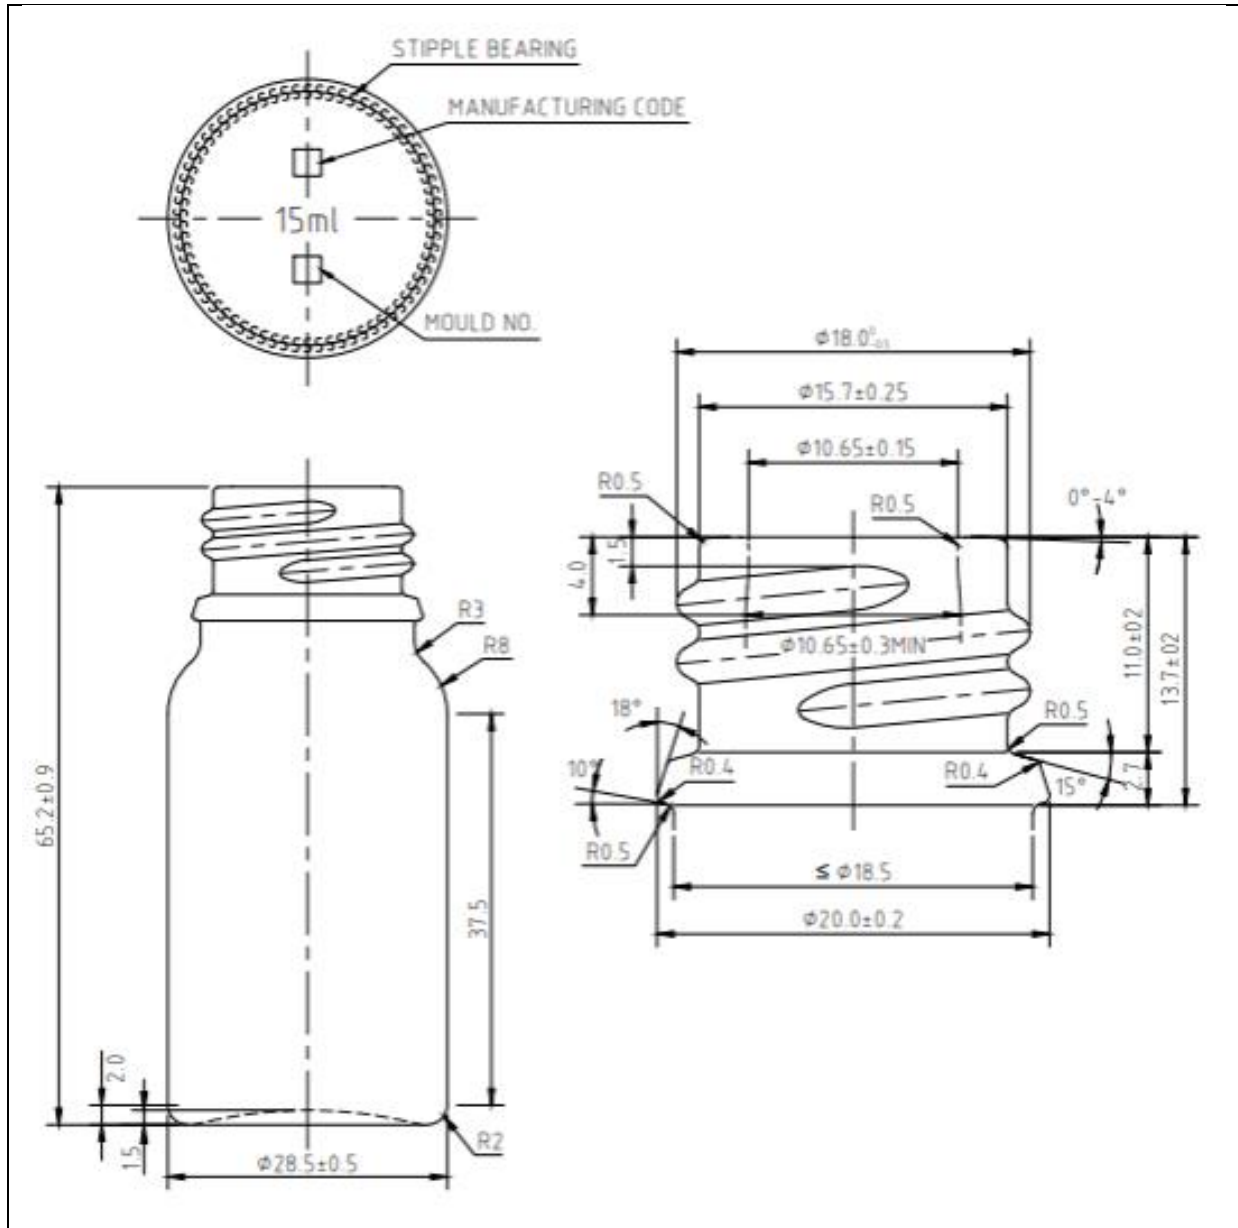

TECHNICAL DRAWING

PRODUCT	15ml Green Dropper Bottle
PRODUCT CODE	10023

PRODUCT SPECIFICATION DETAILS:

Date of Drawing	04/07/22
Scale	Not to scale
Glass weight (g) (Approx)	33
Finish	Green
Additional Information	Neck Finish GL18; Brimful Capacity 20±1ml
Material composition	Soda Lime Glass
Material recyclable?	Yes (check with local waste collection provider)