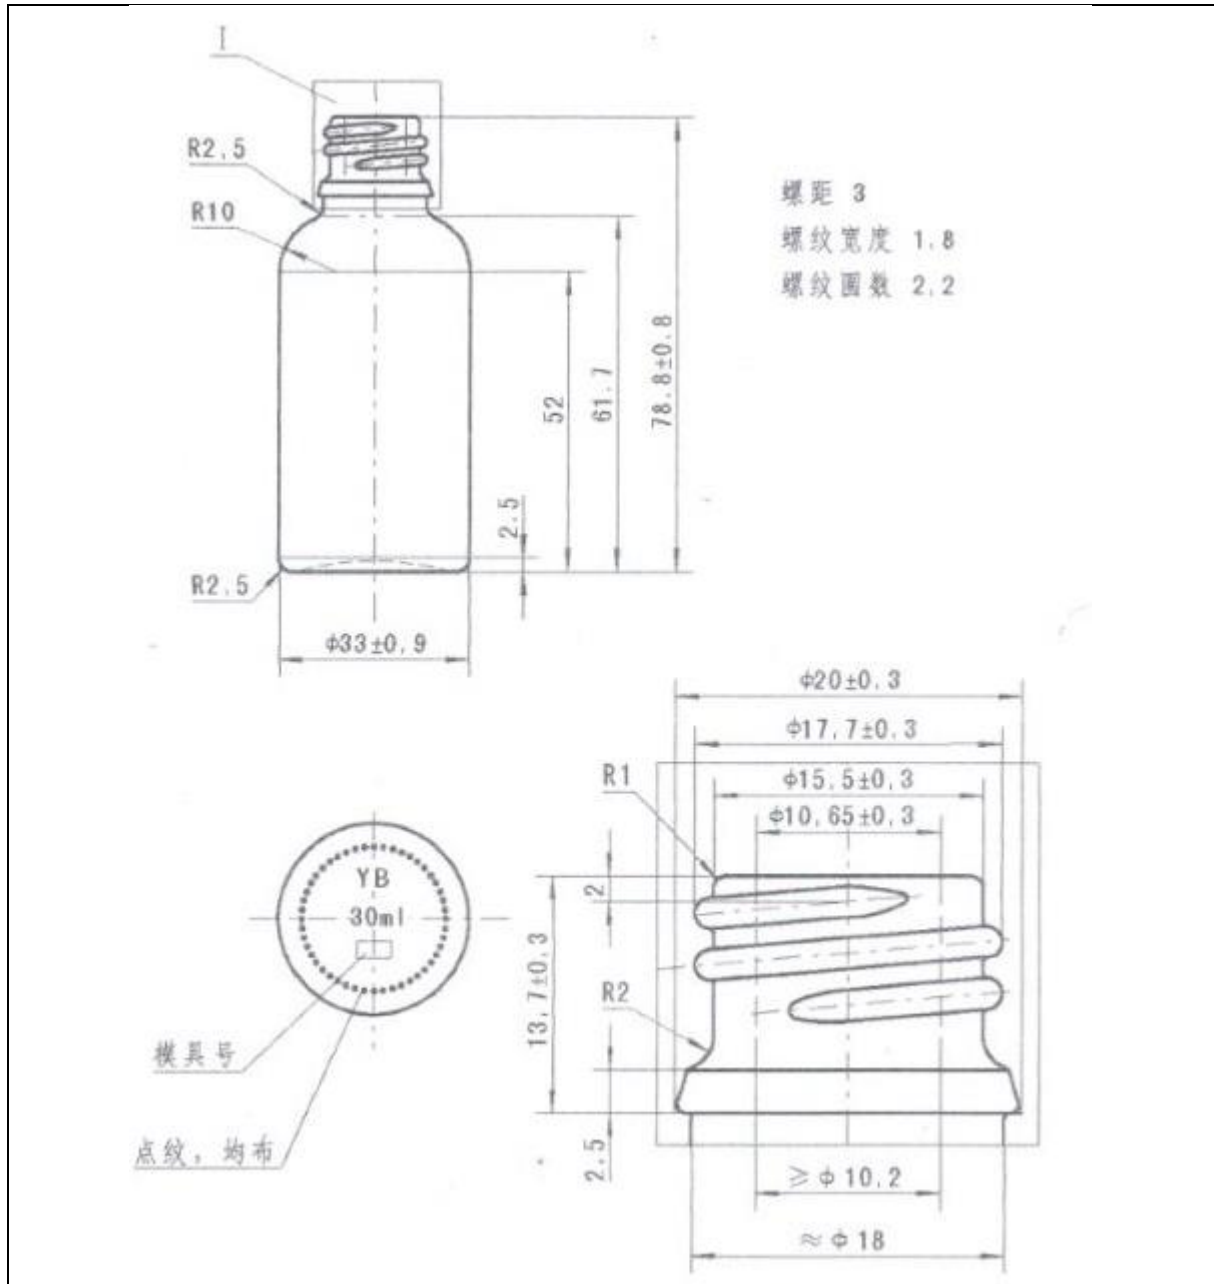

TECHNICAL DRAWING

PRODUCT	30ml Green Dropper Bottle
PRODUCT CODE	10024

PRODUCT SPECIFICATION DETAILS:

Date of Drawing	29/09/09
Scale	Not to scale
Glass Weight (g)	48
Additional Information	Brimful Capacity 35±2ml
Material recyclable?	Yes (check with local waste collection provider)