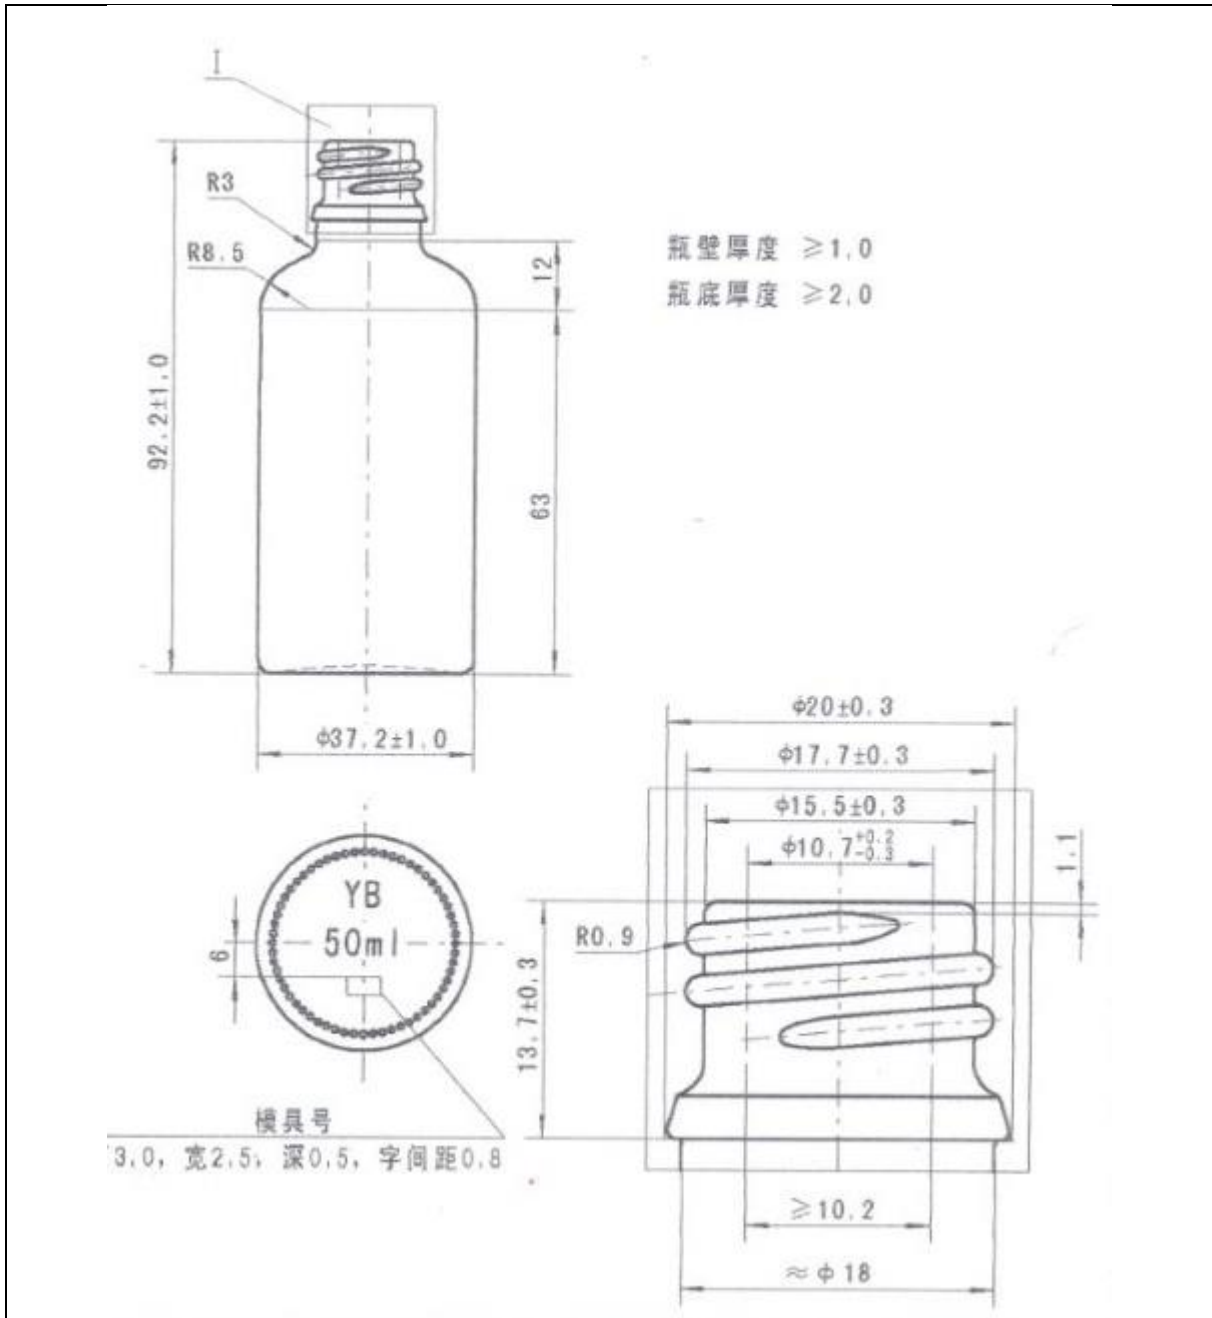

TECHNICAL DRAWING

PRODUCT	50ml Green Dropper Bottle
PRODUCT CODE	10025

PRODUCT SPECIFICATION DETAILS:

Date of Drawing	29/09/09
Scale	Not to scale
Glass Weight (g)	55
Additional Information	Brimful Capacity 57±4ml
Material recyclable?	Yes (check with local waste collection provider)