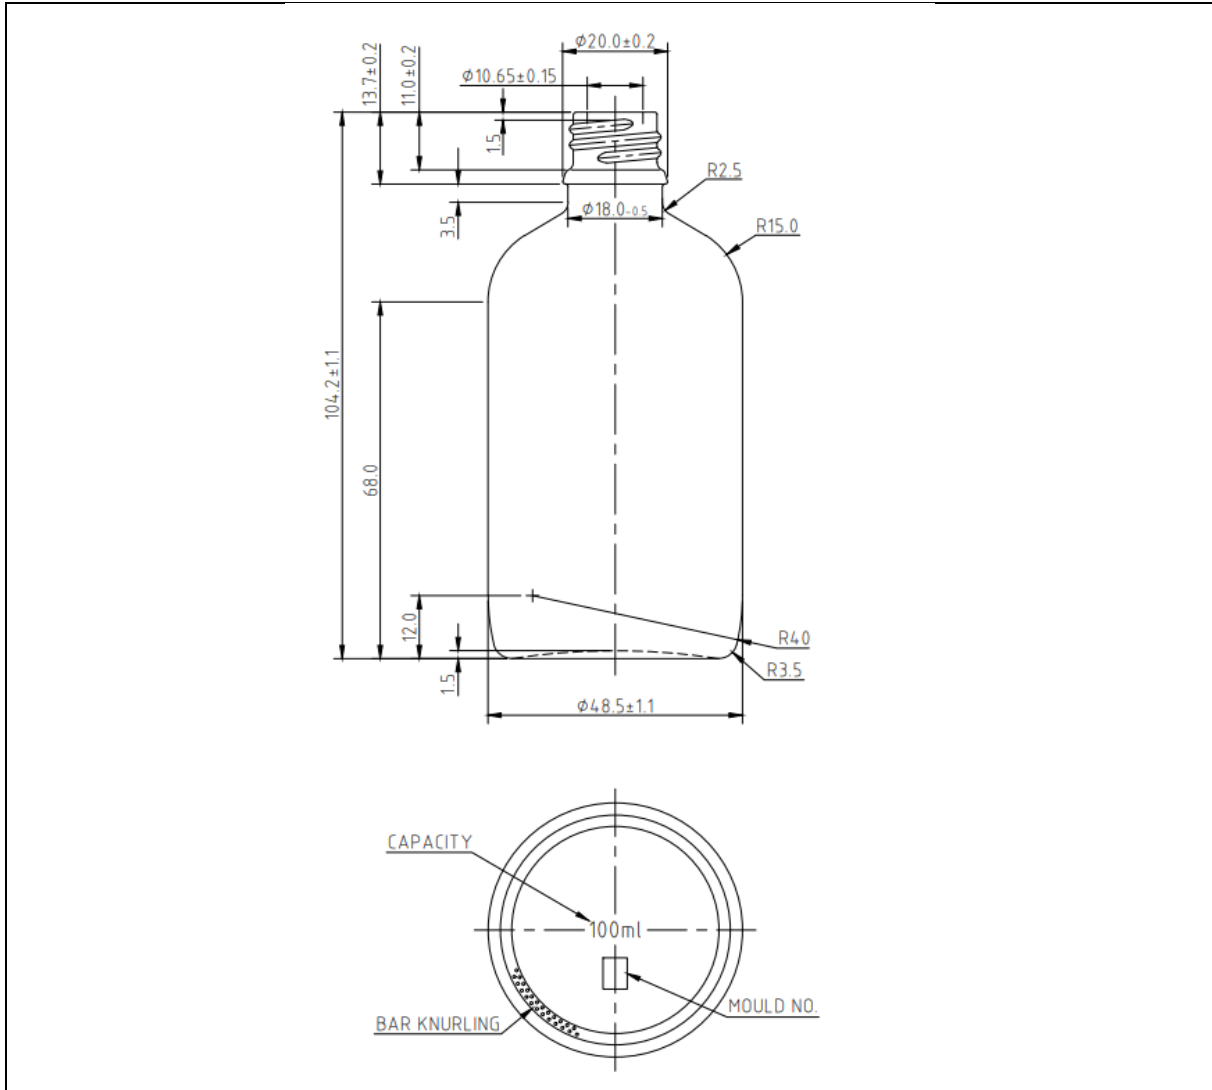

TECHNICAL DRAWING

PRODUCT	100ml (Short) Clear Dropper
PRODUCT CODE	10027

PRODUCT SPECIFICATION DETAILS:

Date of Drawing	05/04/20
Scale	Not to scale
Glass weight (g) (Approx)	100
Finish	GL 18 DIN 168
Additional Information	Brimful Capacity: 109±2ml
Material composition	Soda Lime Glass
Material recyclable?	Yes (check with local waste collection provider)