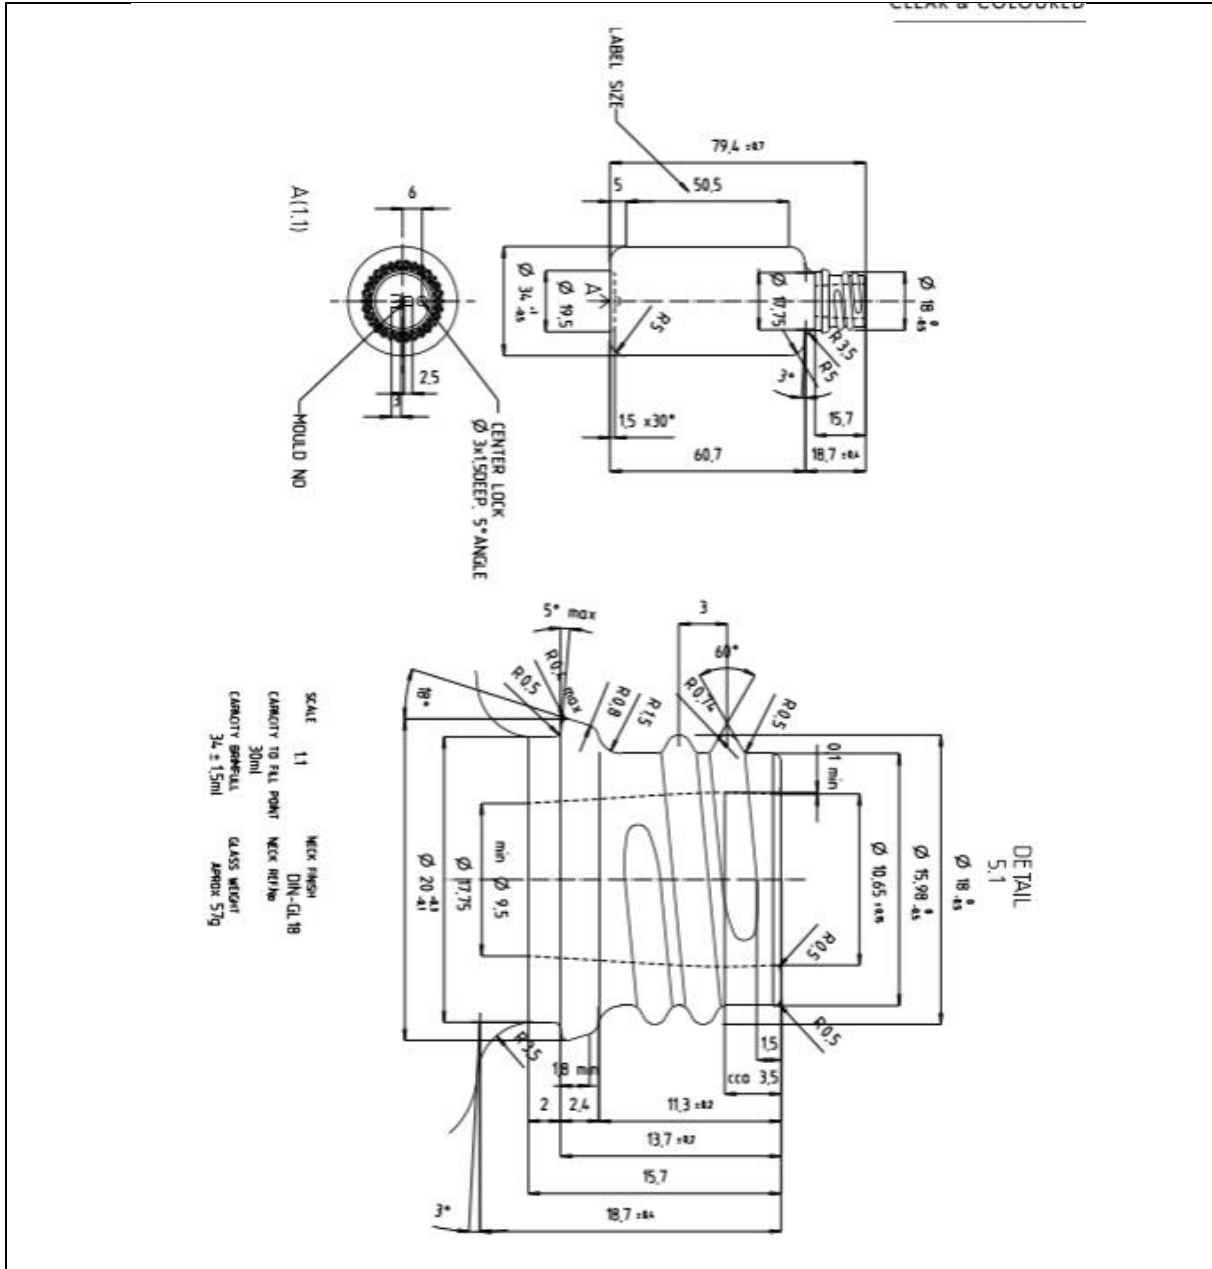

TECHNICAL DRAWING

PRODUCT	30ml Miron Dropper Bottle
PRODUCT CODE	10031

PRODUCT SPECIFICATION DETAILS:

Date of Drawing	18/03/21
Scale	Not to scale
Glass Weight (g)	57
Additional Information	Brimful Capacity 34±1.5ml
Material recyclable?	Yes (check with local waste collection provider)