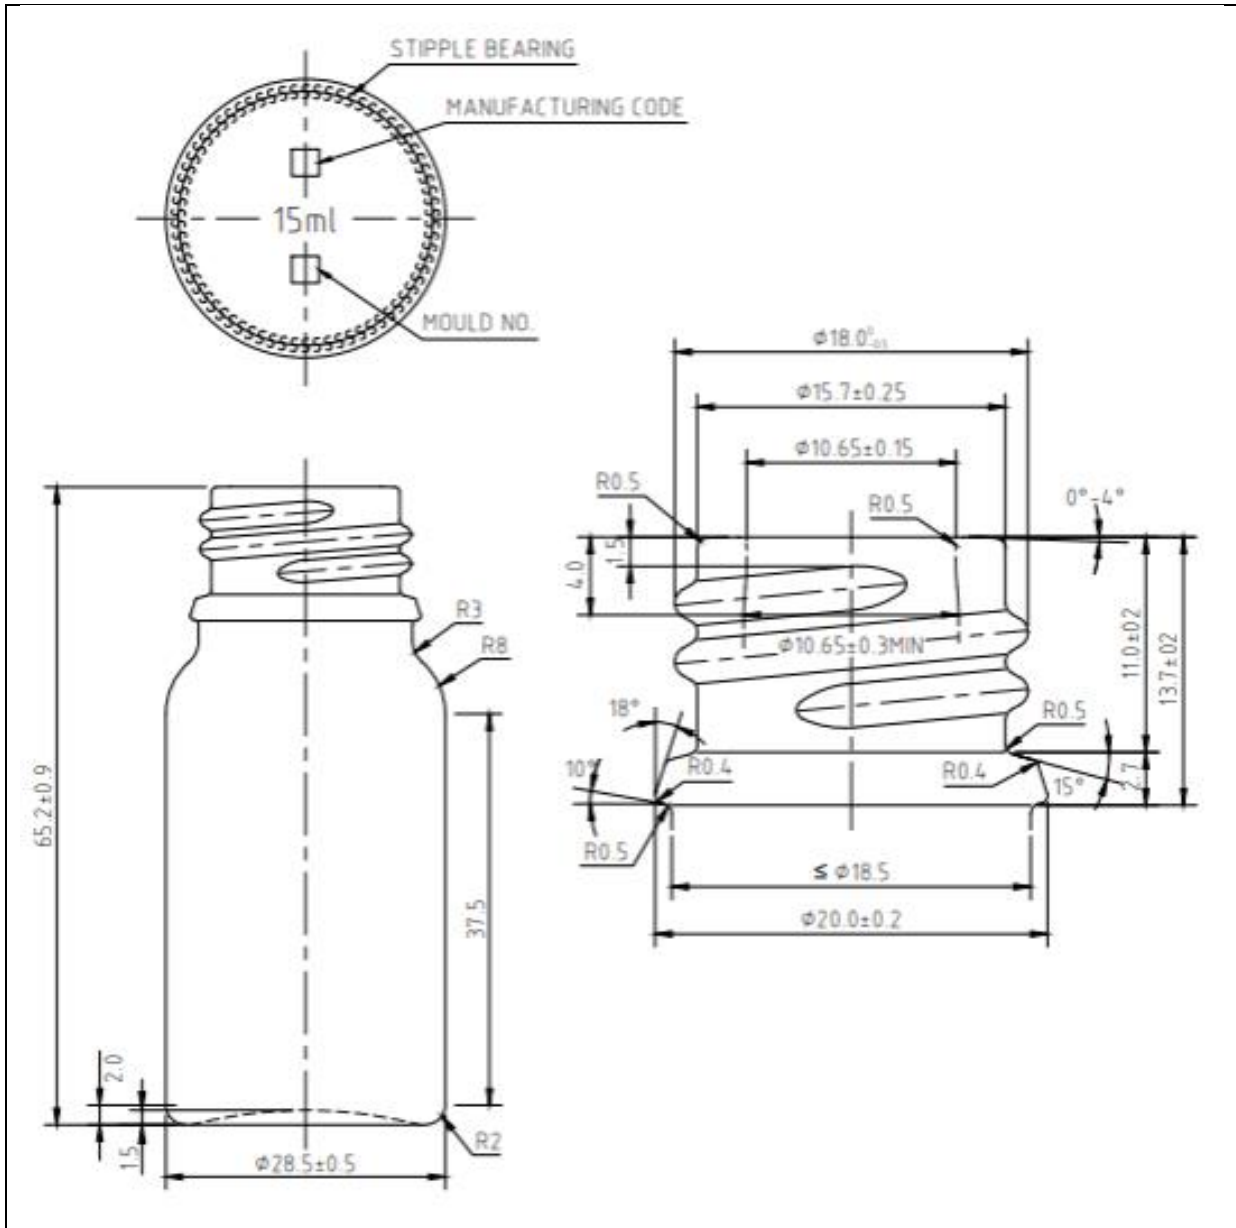

## TECHNICAL DRAWING

<b>PRODUCT</b>	<b>15ml Black Dropper Bottle</b>
<b>PRODUCT CODE</b>	<b>10052</b>

### PRODUCT SPECIFICATION DETAILS:

<b>Date of Drawing</b>	04/07/22
<b>Scale</b>	Not to scale
<b>Glass weight (g) (Approx)</b>	33
<b>Finish</b>	Black
<b>Additional Information</b>	Neck Finish GL18; Brimful Capacity 20±1ml
<b>Material composition</b>	Soda Lime Glass
<b>Material recyclable?</b>	Yes (check with local waste collection provider)