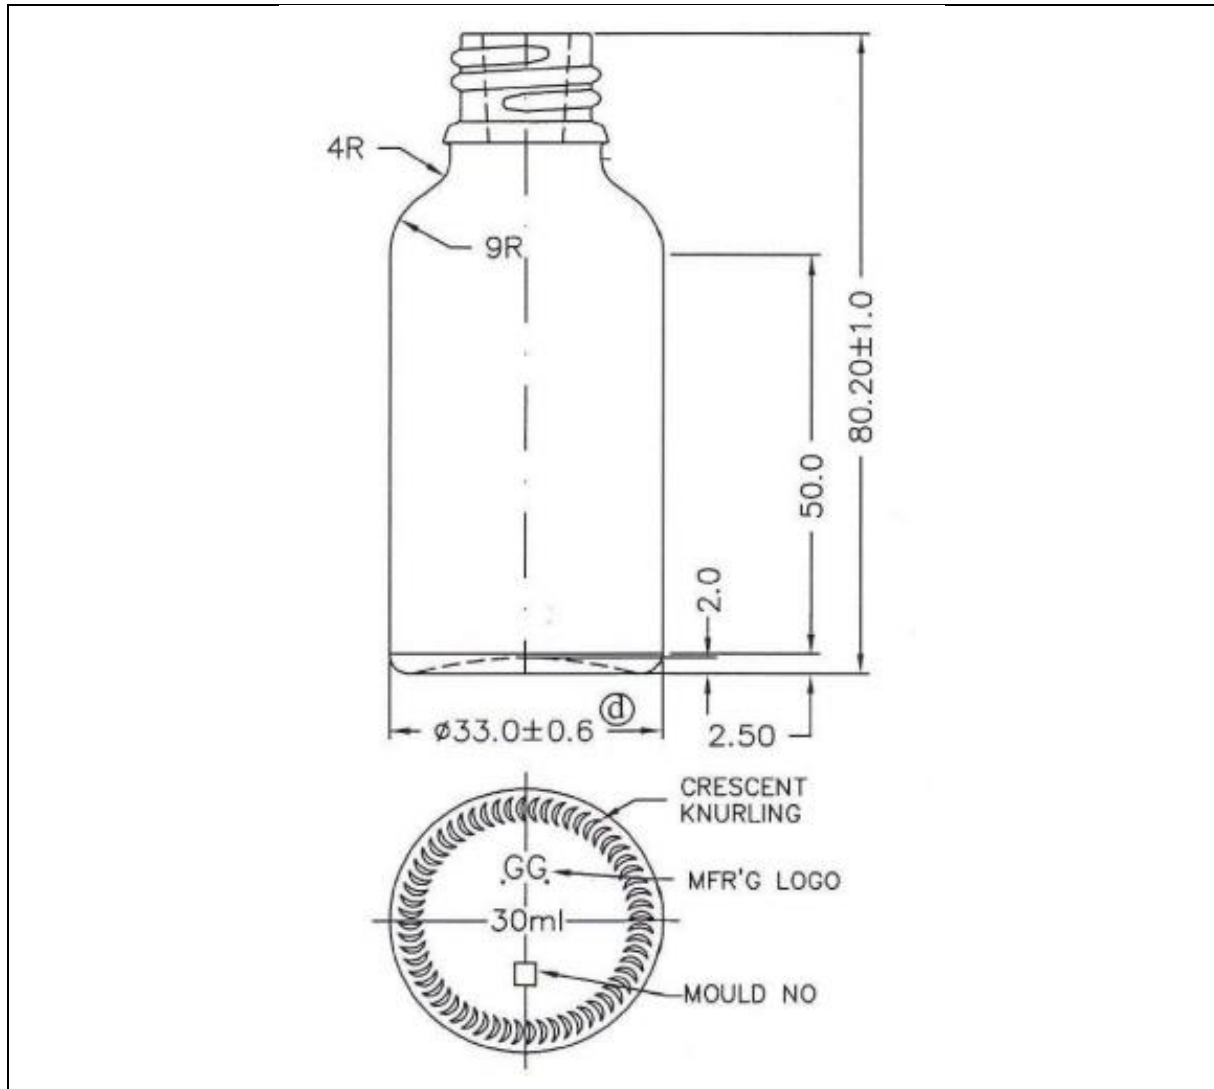

TECHNICAL DRAWING

PRODUCT	30ml Black Dropper Bottle
PRODUCT CODE	10053

PRODUCT SPECIFICATION DETAILS:

Date of Drawing	01/01/03
Scale	Not to scale
Glass weight (g) (Approx)	45+/-8
Finish	Black; Neck DIN-18
Additional Information	Overflow 36+/-1.8ml
Material composition	Soda Lime Glass
Material recyclable?	Yes (check with local waste collection provider)