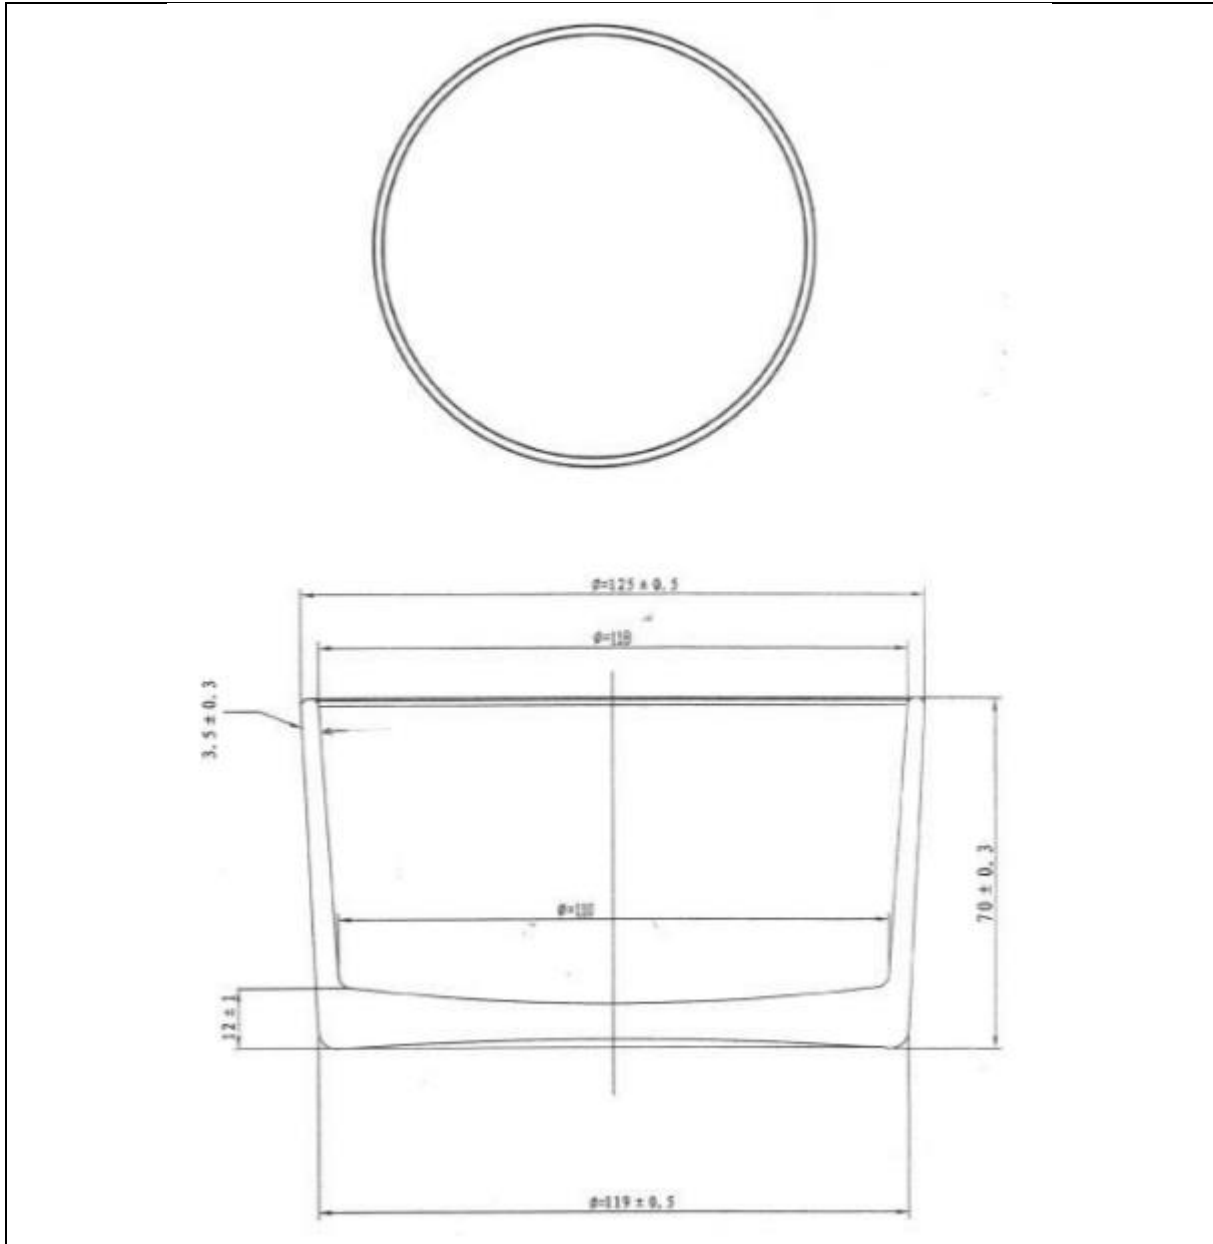

TECHNICAL DRAWING

PRODUCT	38cl Clear Islande Candle Glass
PRODUCT CODE	11001

PRODUCT SPECIFICATION DETAILS:

Date of Drawing	15/05/2009
Scale	Not to scale
Glass weight (g) (Approx)	430g +/-10g
Finish	Clear
Additional Information	None
Material composition	Soda Lime Glass
Material recyclable?	Yes (check with local waste collection provider)