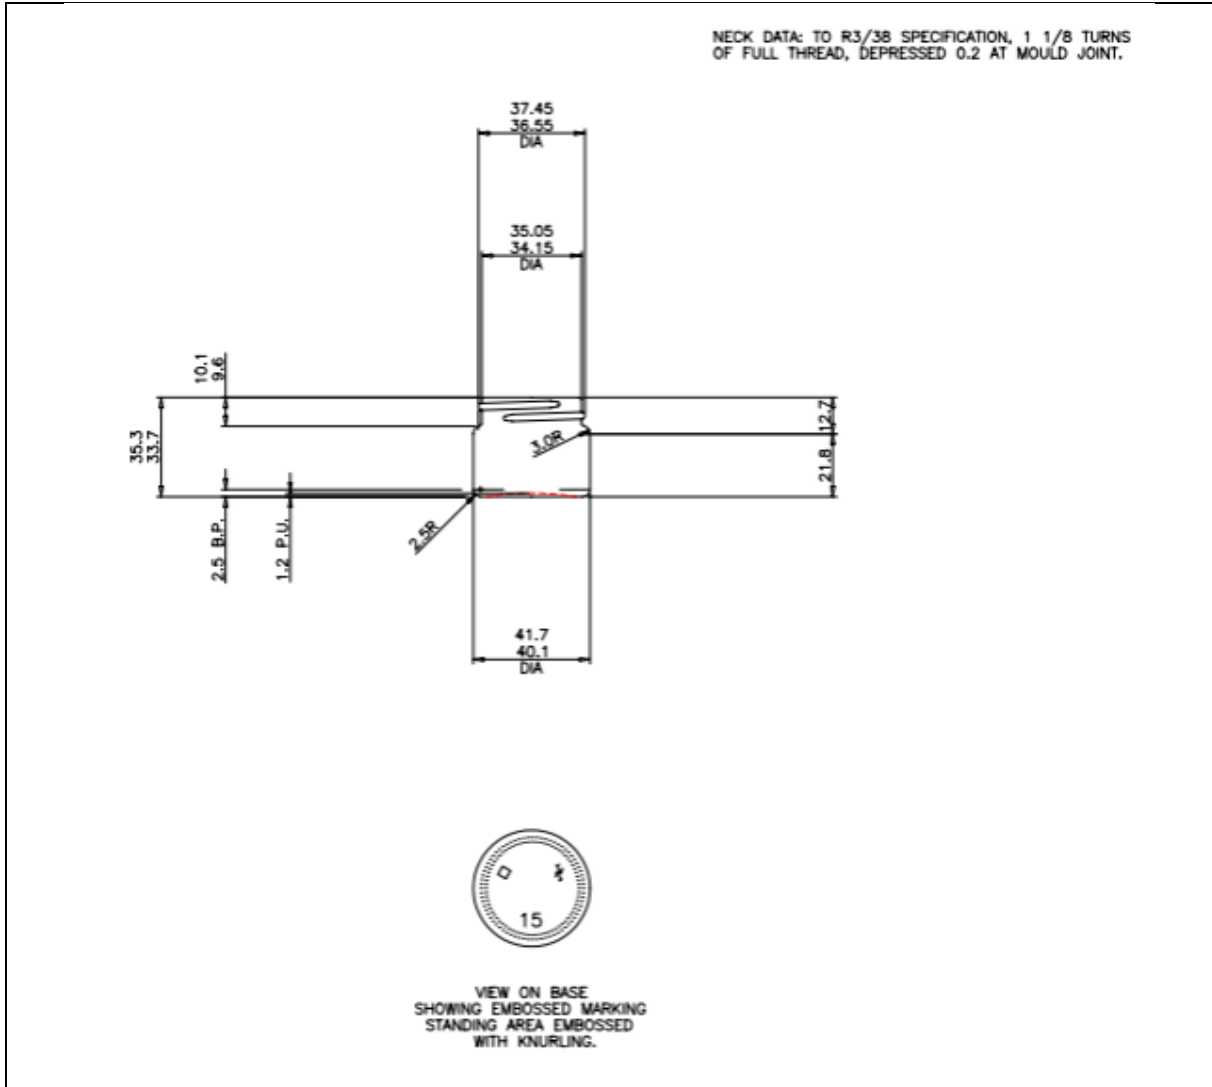

TECHNICAL DRAWING

PRODUCT	15ml Clear Squat Jar Glass
PRODUCT CODE	12001

PRODUCT SPECIFICATION DETAILS:

Date of Drawing	02/11/1999
Scale	Not to scale
Glass weight (g) (Approx)	37g
Additional Information	Brimful capacity 25ml +/-1ml
Material composition	Soda Lime Glass
Material recyclable?	Yes (check with local waste collection provider)