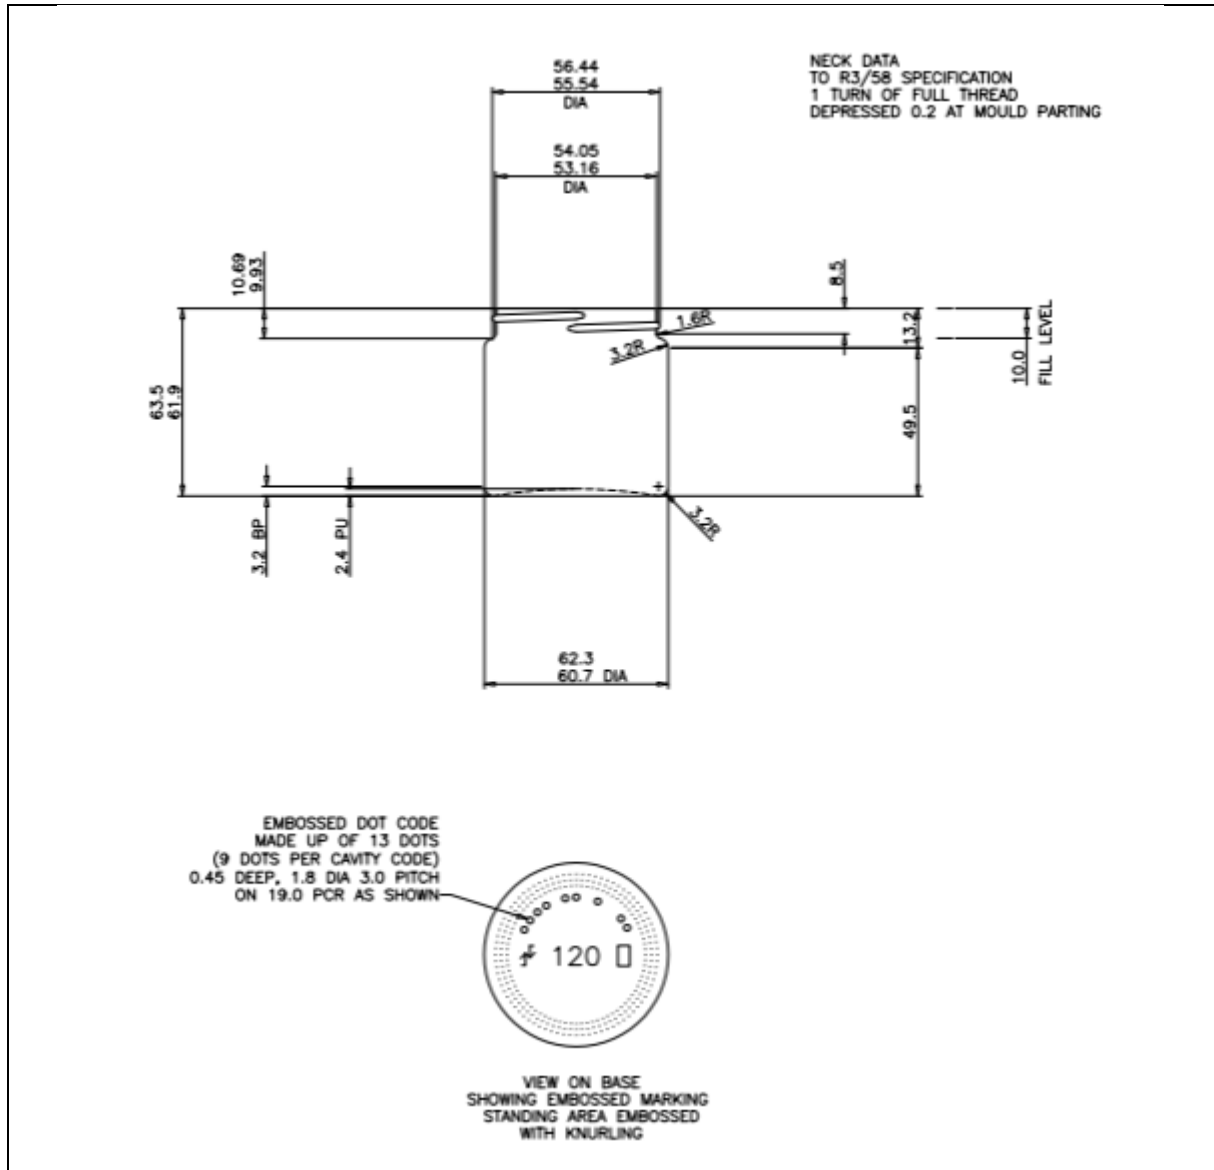

TECHNICAL DRAWING

PRODUCT	120ml Clear Squat Jar Glass
PRODUCT CODE	12004

PRODUCT SPECIFICATION DETAILS:

Date of Drawing	08/06/12
Scale	Not to scale
Glass weight (g) (Approx)	125g
Additional Information	Neck Finish R3/58; Brimful capacity 126ml +/-1ml
Material composition	Soda Lime Glass
Material recyclable?	Yes (check with local waste collection provider)