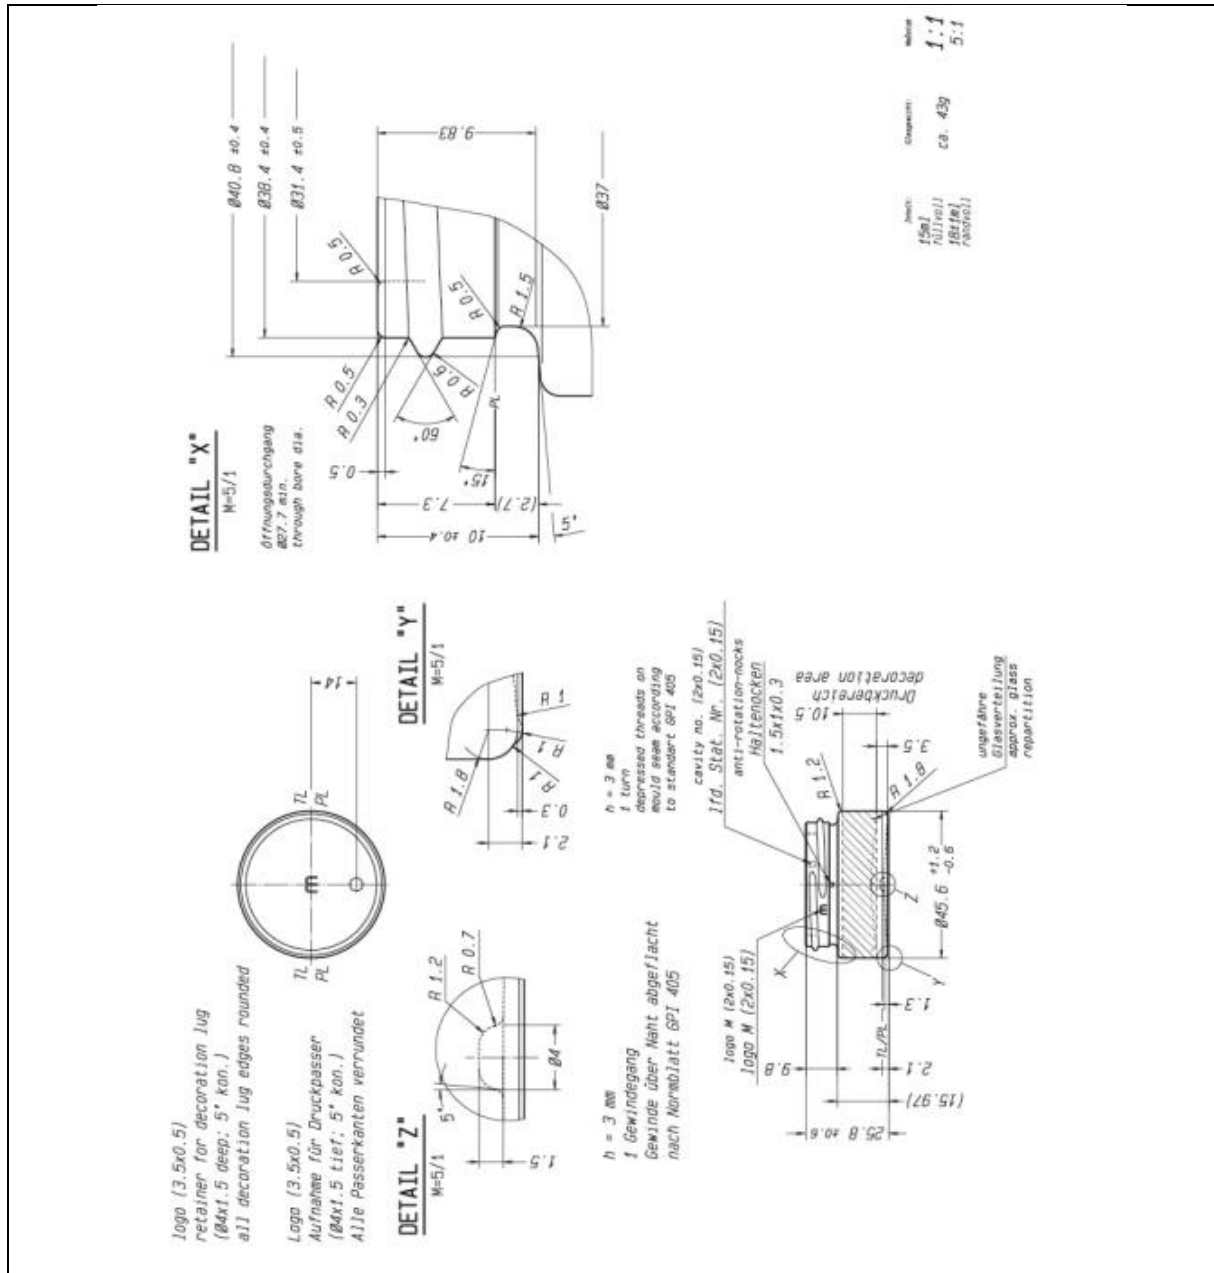

## TECHNICAL DRAWING

<b>PRODUCT</b>	<b>15ml Miron Shallow Jar Glass</b>
<b>PRODUCT CODE</b>	<b>12011</b>

### PRODUCT SPECIFICATION DETAILS:

<b>Date of Drawing</b>	18/03/21
<b>Scale</b>	Not to scale
<b>Glass weight (g) (Approx)</b>	43g
<b>Additional Information</b>	Brimful Capacity 18ml +/-1ml
<b>Material composition</b>	Soda Lime Glass
<b>Material recyclable?</b>	Yes (check with local waste collection provider)