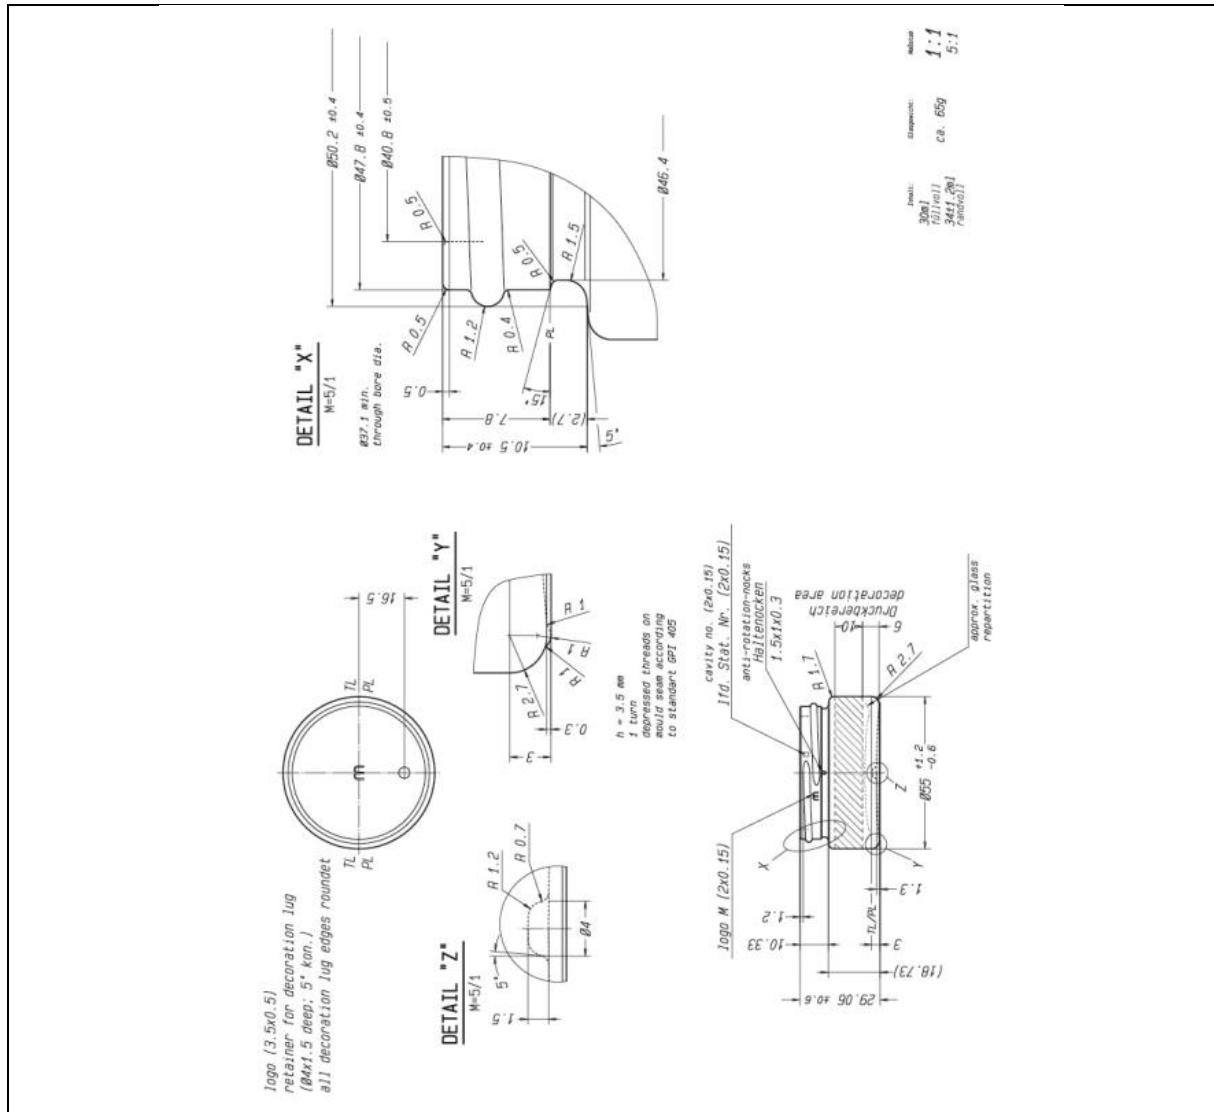

## TECHNICAL DRAWING

<b>PRODUCT</b>	<b>30ml Miron Shallow Jar Glass</b>
<b>PRODUCT CODE</b>	<b>12012</b>

### PRODUCT SPECIFICATION DETAILS:

<b>Date of Drawing</b>	18/03/21
<b>Scale</b>	Not to scale
<b>Glass weight (g) (Approx)</b>	65g
<b>Additional Information</b>	Brimful Capacity 34ml +/-1.2ml
<b>Material composition</b>	Soda Lime Glass
<b>Material recyclable?</b>	Yes (check with local waste collection provider)