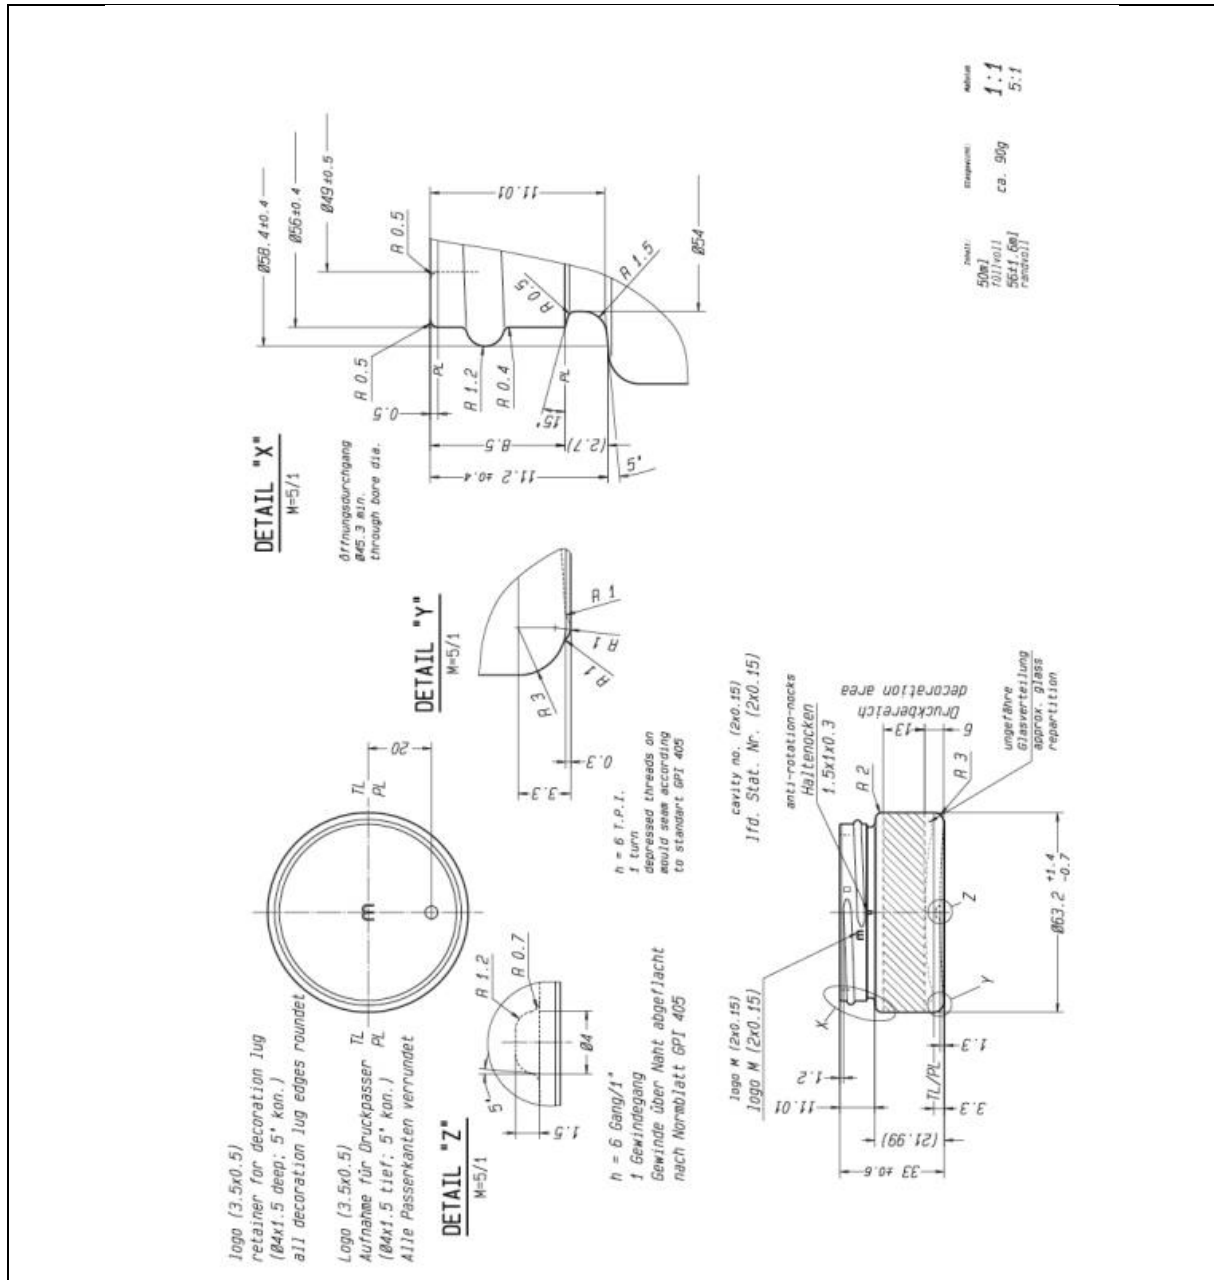

## TECHNICAL DRAWING

<b>PRODUCT</b>	<b>50ml Miron Shallow Jar Glass</b>
<b>PRODUCT CODE</b>	<b>12013</b>

### PRODUCT SPECIFICATION DETAILS:

<b>Date of Drawing</b>	18/03/21
<b>Scale</b>	Not to scale
<b>Glass weight (g) (Approx)</b>	90g
<b>Additional Information</b>	Brimful Capacity 56ml +/-1.6ml
<b>Material composition</b>	Soda Lime Glass
<b>Material recyclable?</b>	Yes (check with local waste collection provider)