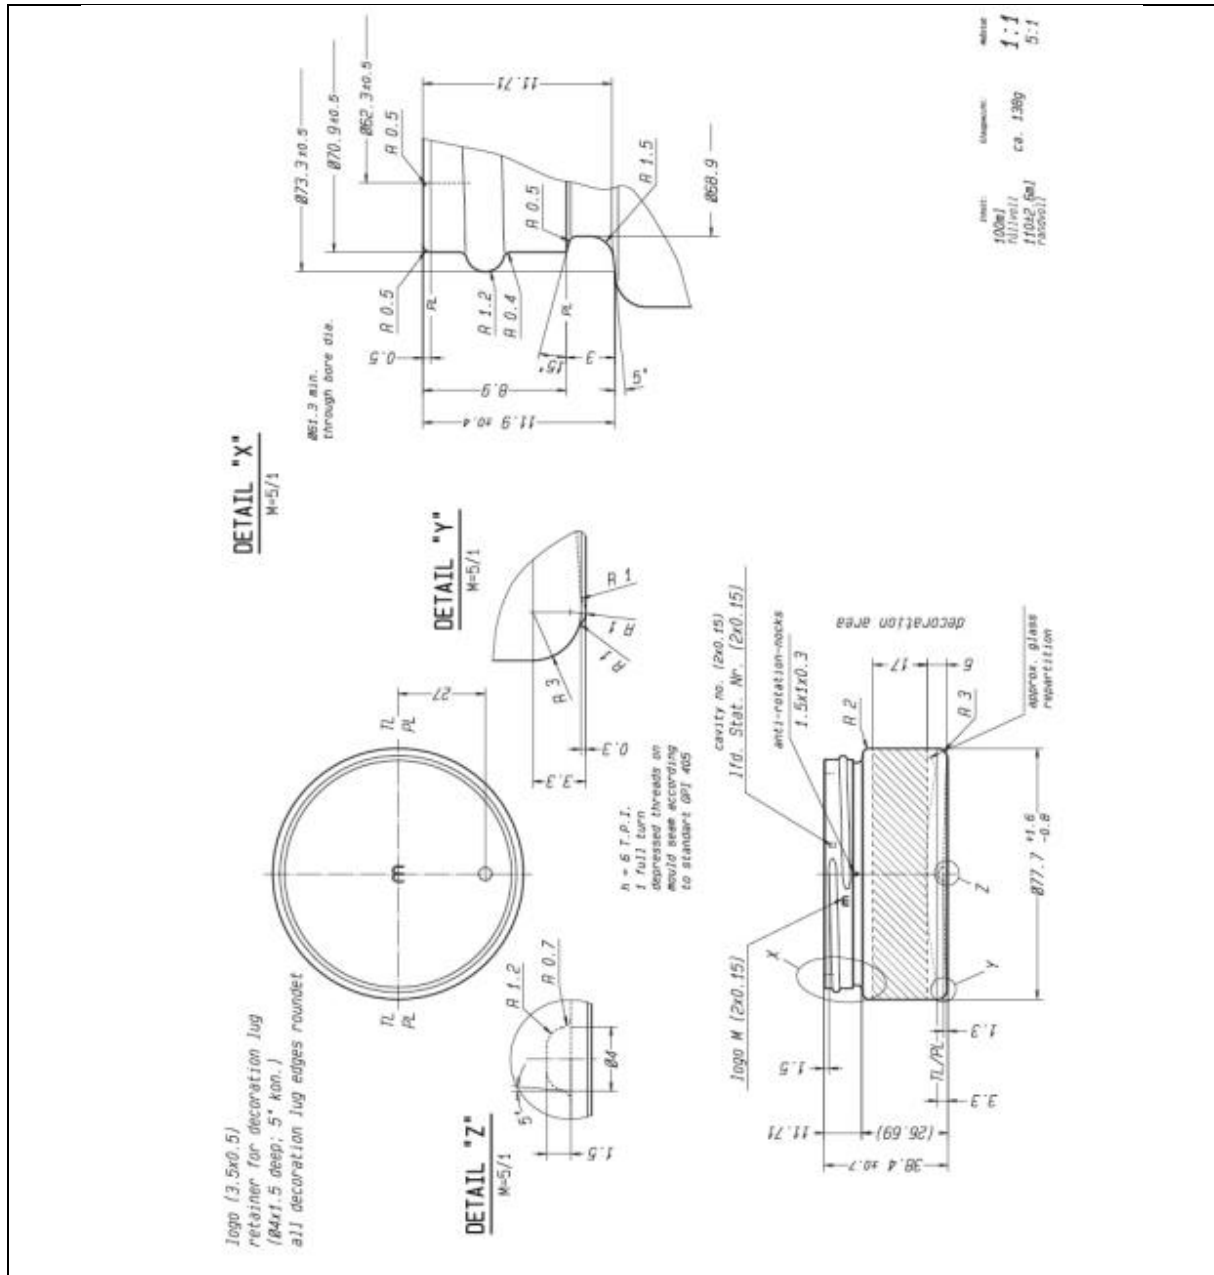

TECHNICAL DRAWING

PRODUCT	100ml Miron Shallow Jar Glass
PRODUCT CODE	12014

PRODUCT SPECIFICATION DETAILS:

Date of Drawing	18/03/21
Scale	Not to scale
Glass weight (g) (Approx)	138g
Additional Information	Brimful Capacity 110ml +/-2.5ml
Material composition	Soda Lime Glass
Material recyclable?	Yes (check with local waste collection provider)