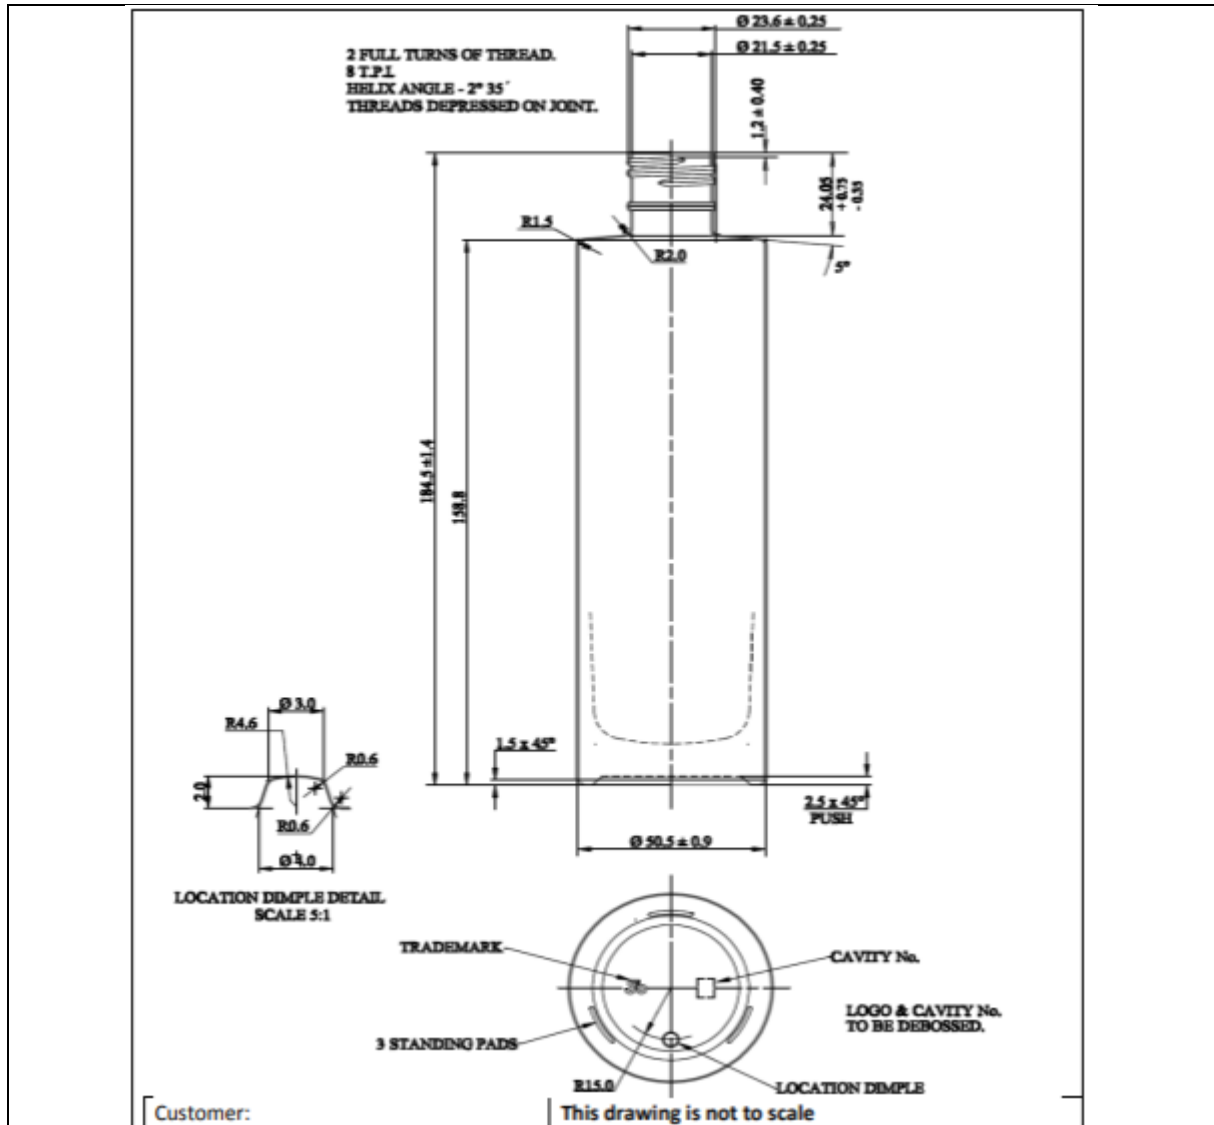

TECHNICAL DRAWING

PRODUCT	200ml Clear Tall Round Bliss Bottle Glass
PRODUCT CODE	12021

PRODUCT SPECIFICATION DETAILS:

Date of Drawing	06/02/2009
Scale	Not to scale
Glass weight (g) (Approx)	265g
Additional Information	Brimful capacity 219ml +/- 4.2ml, Neck Finish 24-415
Material composition	Soda Lime Glass
Material recyclable?	Yes (check with local waste collection provider)